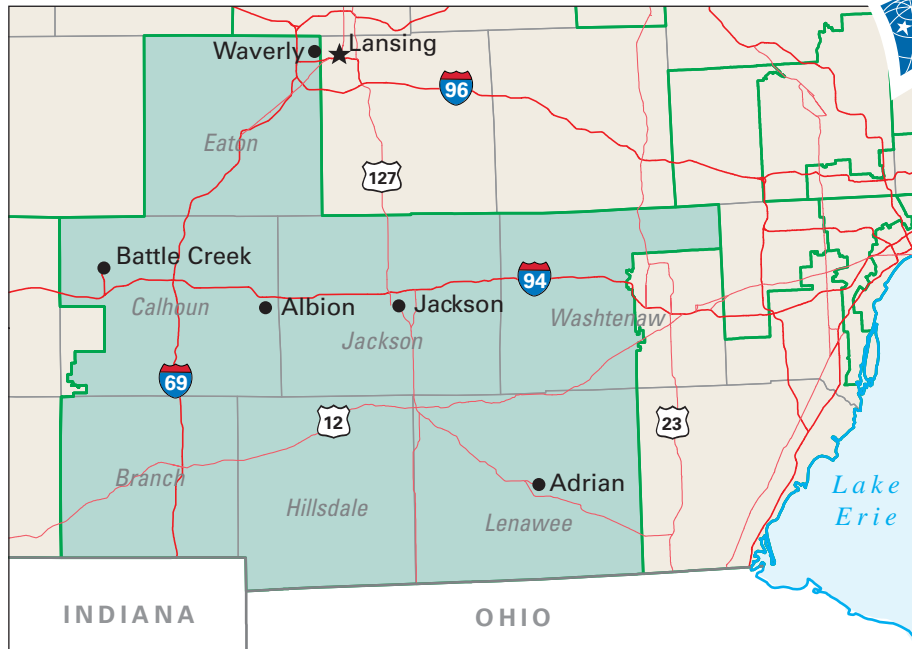

Congressional District 7

7 Congressional District
 Branch County

Michigan (15 Districts)