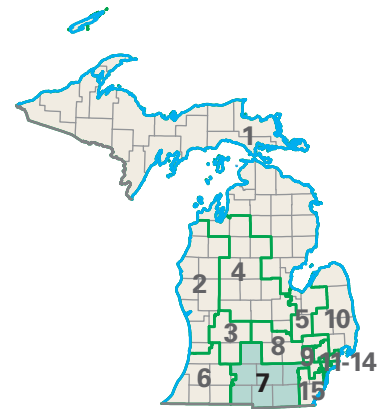

Congressional District 7

7 Congressional District
 Branch County

Michigan (15 Districts)