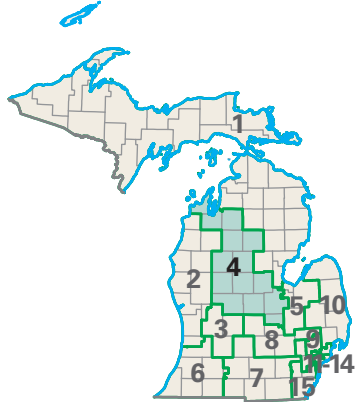

Congressional District 4

nationalatlas.gov™

4 Congressional District
Isabella County

Michigan (15 Districts)