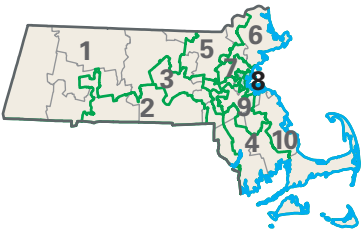

Congressional District 8

8 Congressional District
Suffolk County

0 5 10 Miles

Massachusetts(10 Districts)