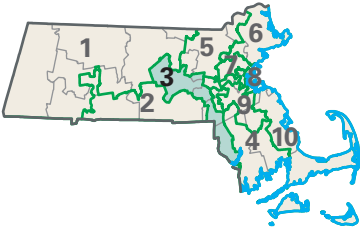

Congressional District 3

3 Congressional District
Bristol County

Massachusetts (10 Districts)