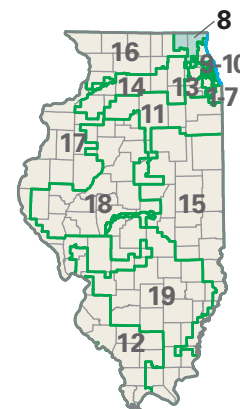

Congressional District 8

8 Congressional District
Lake County

Illinois (19 Districts)