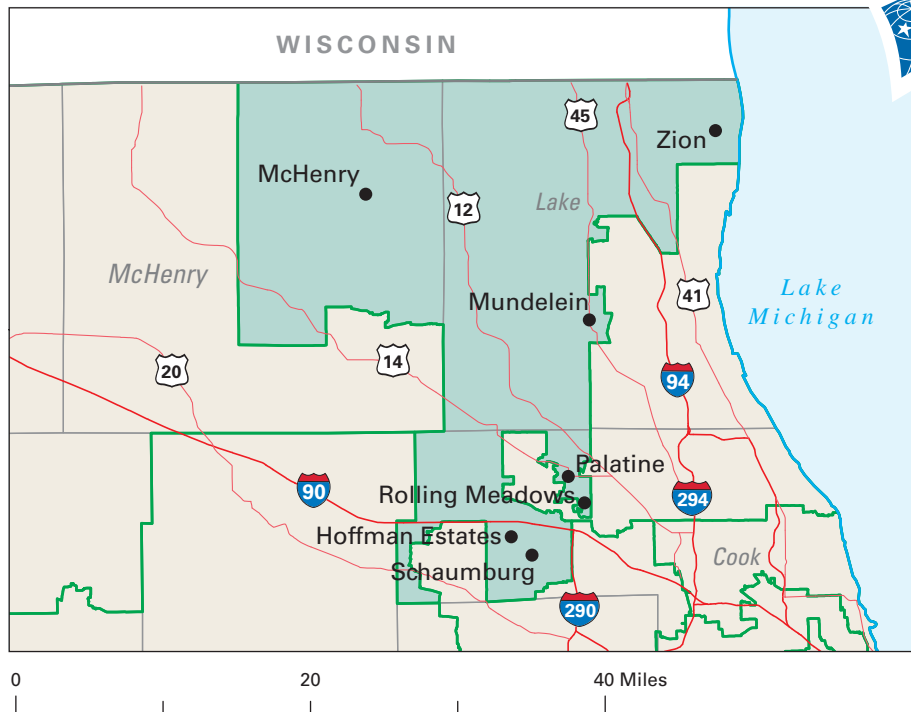

Congressional District 8

8 Congressional District
Lake County

Illinois (19 Districts)