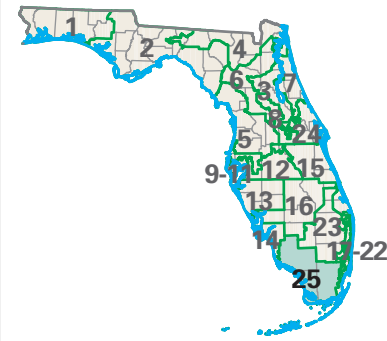

# Congressional District 25

nationalatlas.gov™

- 25** Congressional District
- Collier* County

Florida (25 Districts)