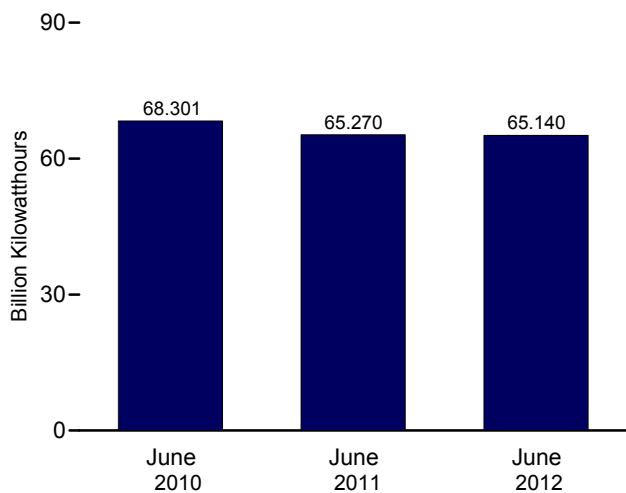

Figure 8.1 Nuclear Energy Overview

Operable Units, End of Year, 1973-2011

Electricity Net Generation, 1973-2011

Nuclear Share of Electricity Net Generation, 1973-2011

Nuclear Electricity Net Generation

Capacity Factor, Monthly