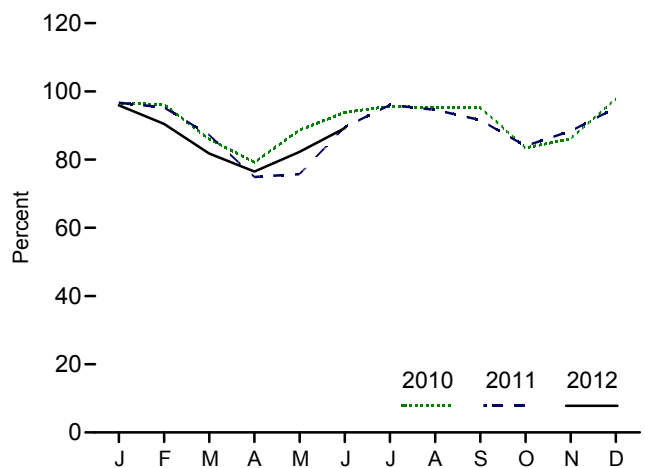

Figure 8.1 Nuclear Energy Overview

Operable Units, End of Year, 1973-2011

Electricity Net Generation, 1973-2011

Nuclear Share of Electricity Net Generation, 1973-2011

Nuclear Electricity Net Generation

Capacity Factor, Monthly