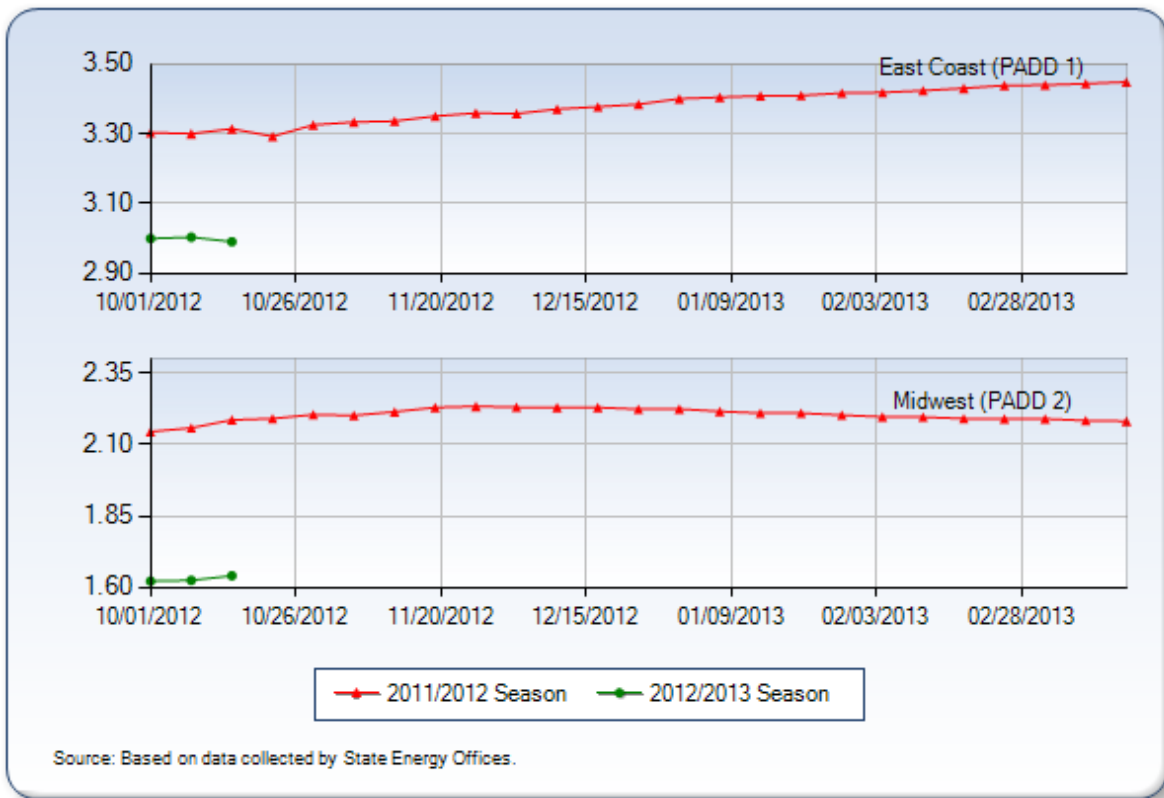

**Figure D3. Residential Propane Prices by PAD District
(Dollars per Gallon)**

**Figure D4. Wholesale Propane Prices by PAD District
(Dollars per Gallon)**