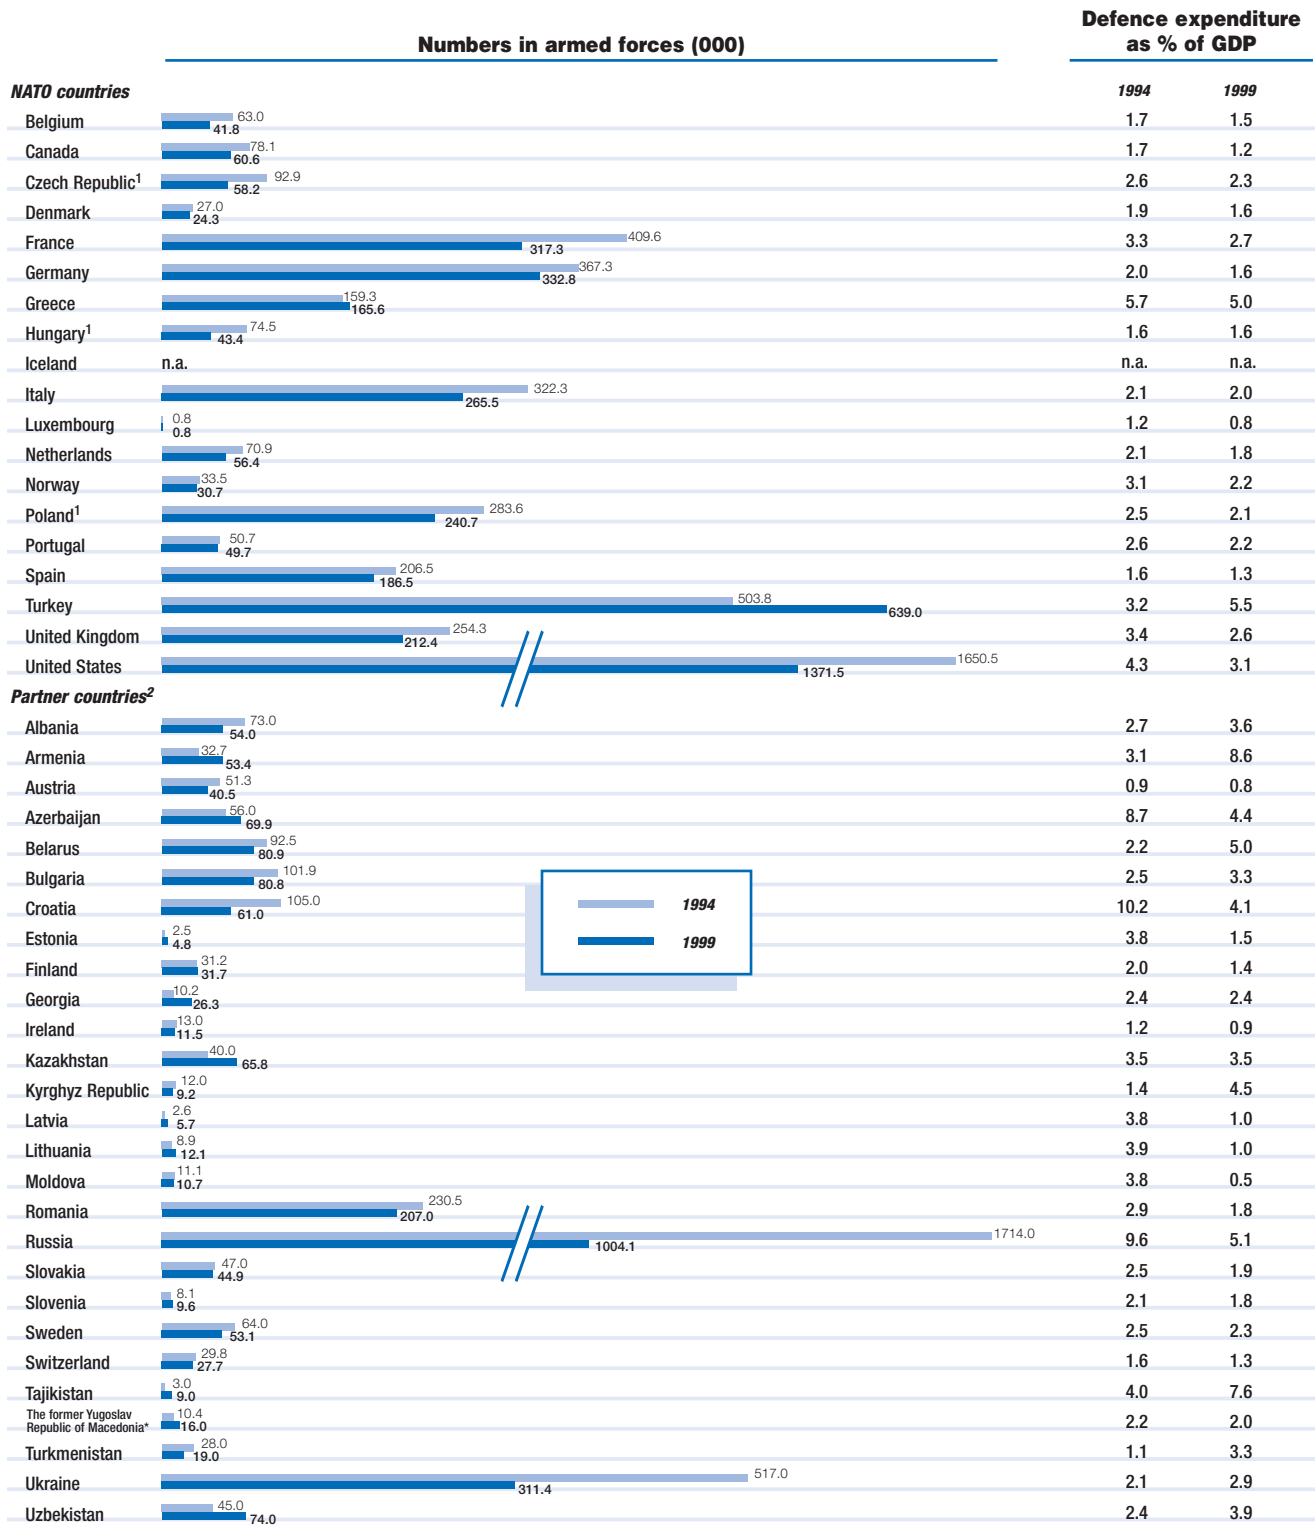

# Defence expenditure and size of armed forces of NATO and Partner countries

The above statistics are from *The Military Balance 1995/96* and *The Military Balance 2000-2001*, published by the London-based International Institute of Strategic Studies.

(1) Joined NATO in 1999 (2) Members of the Euro-Atlantic Partnership Council (EAPC)