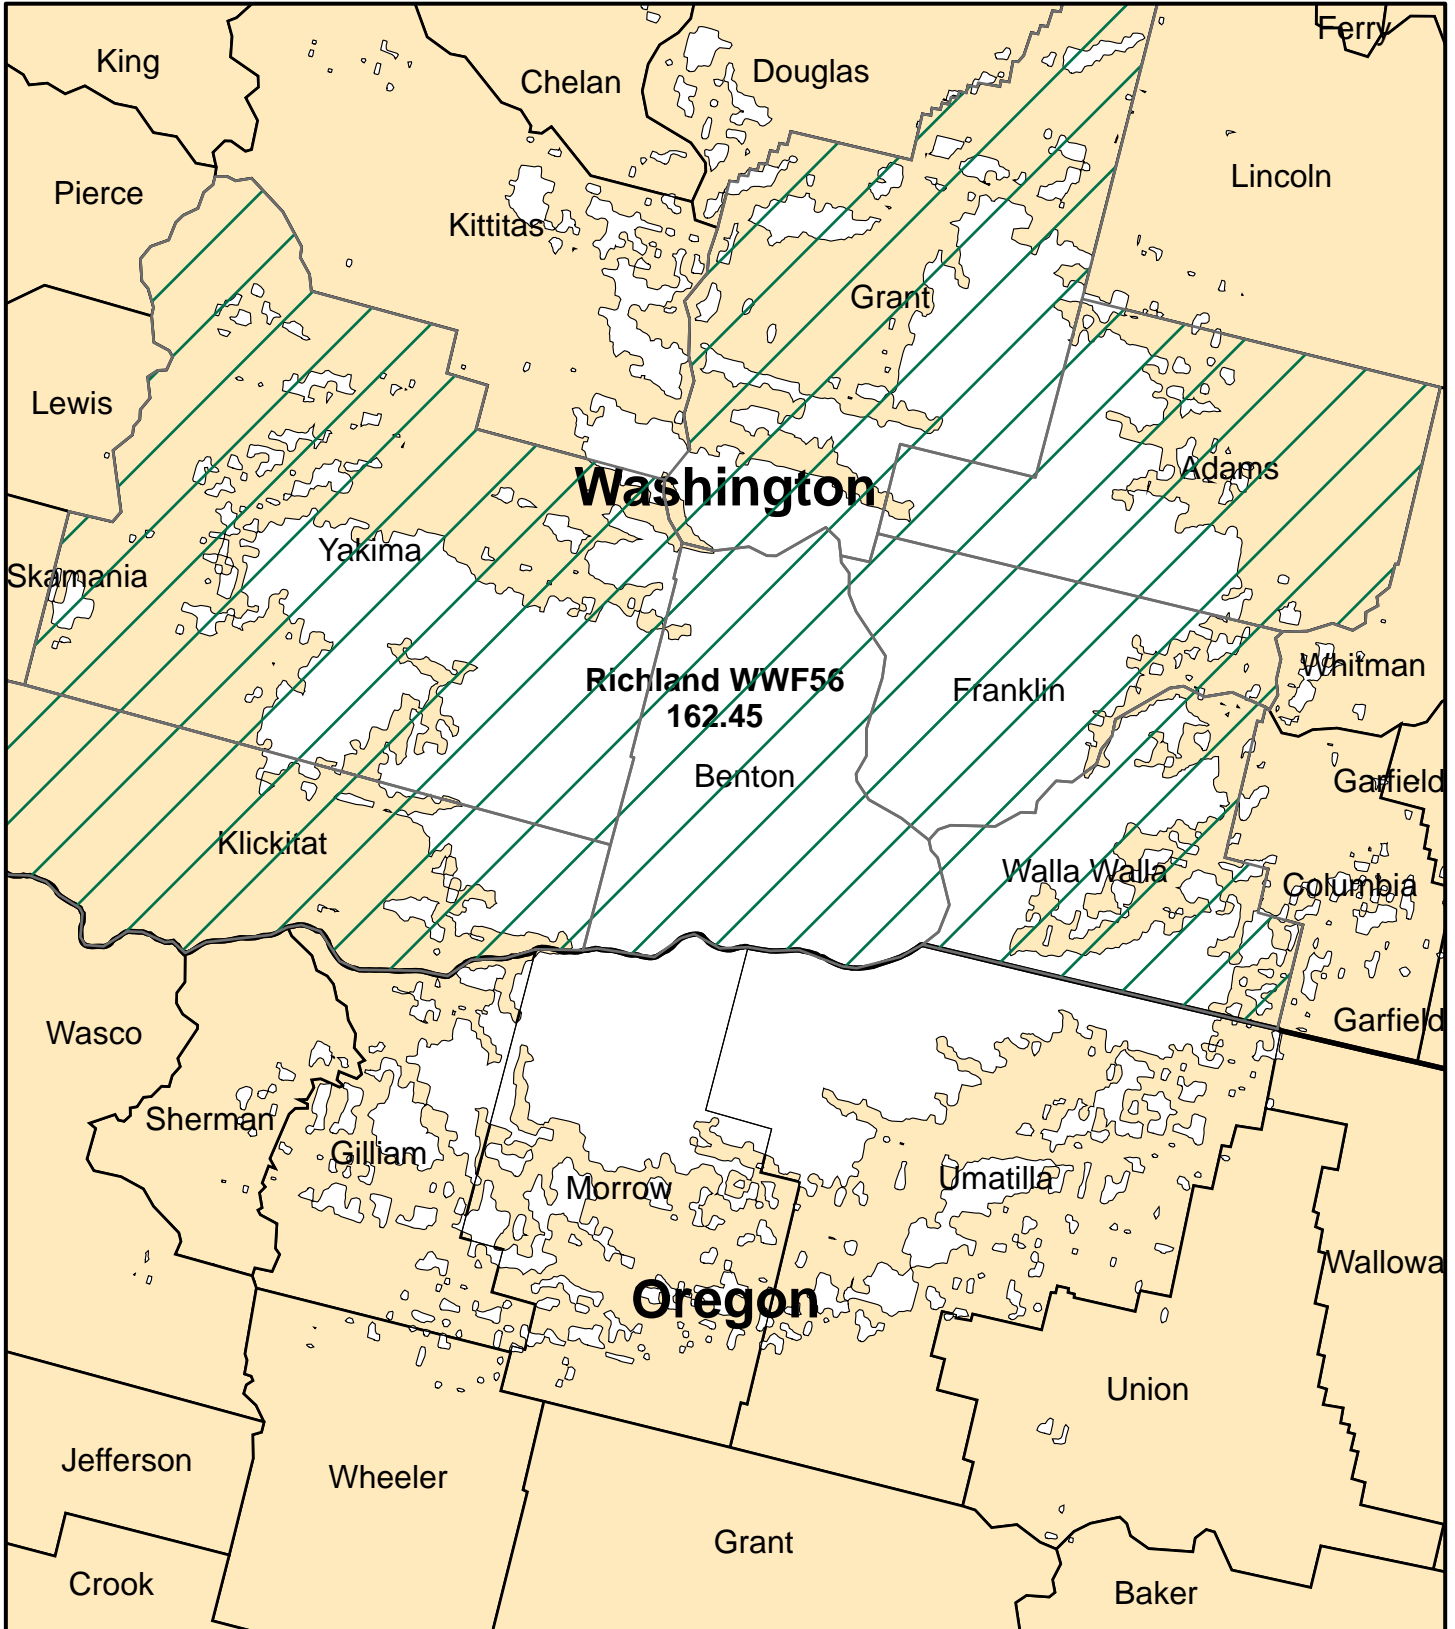

NOAA Weather Radio - WWF56 162.450 MHz

Legend

-  Coverage and Alerting Area
-  No Coverage or Alerts

0 5 10 20 30 40 Miles