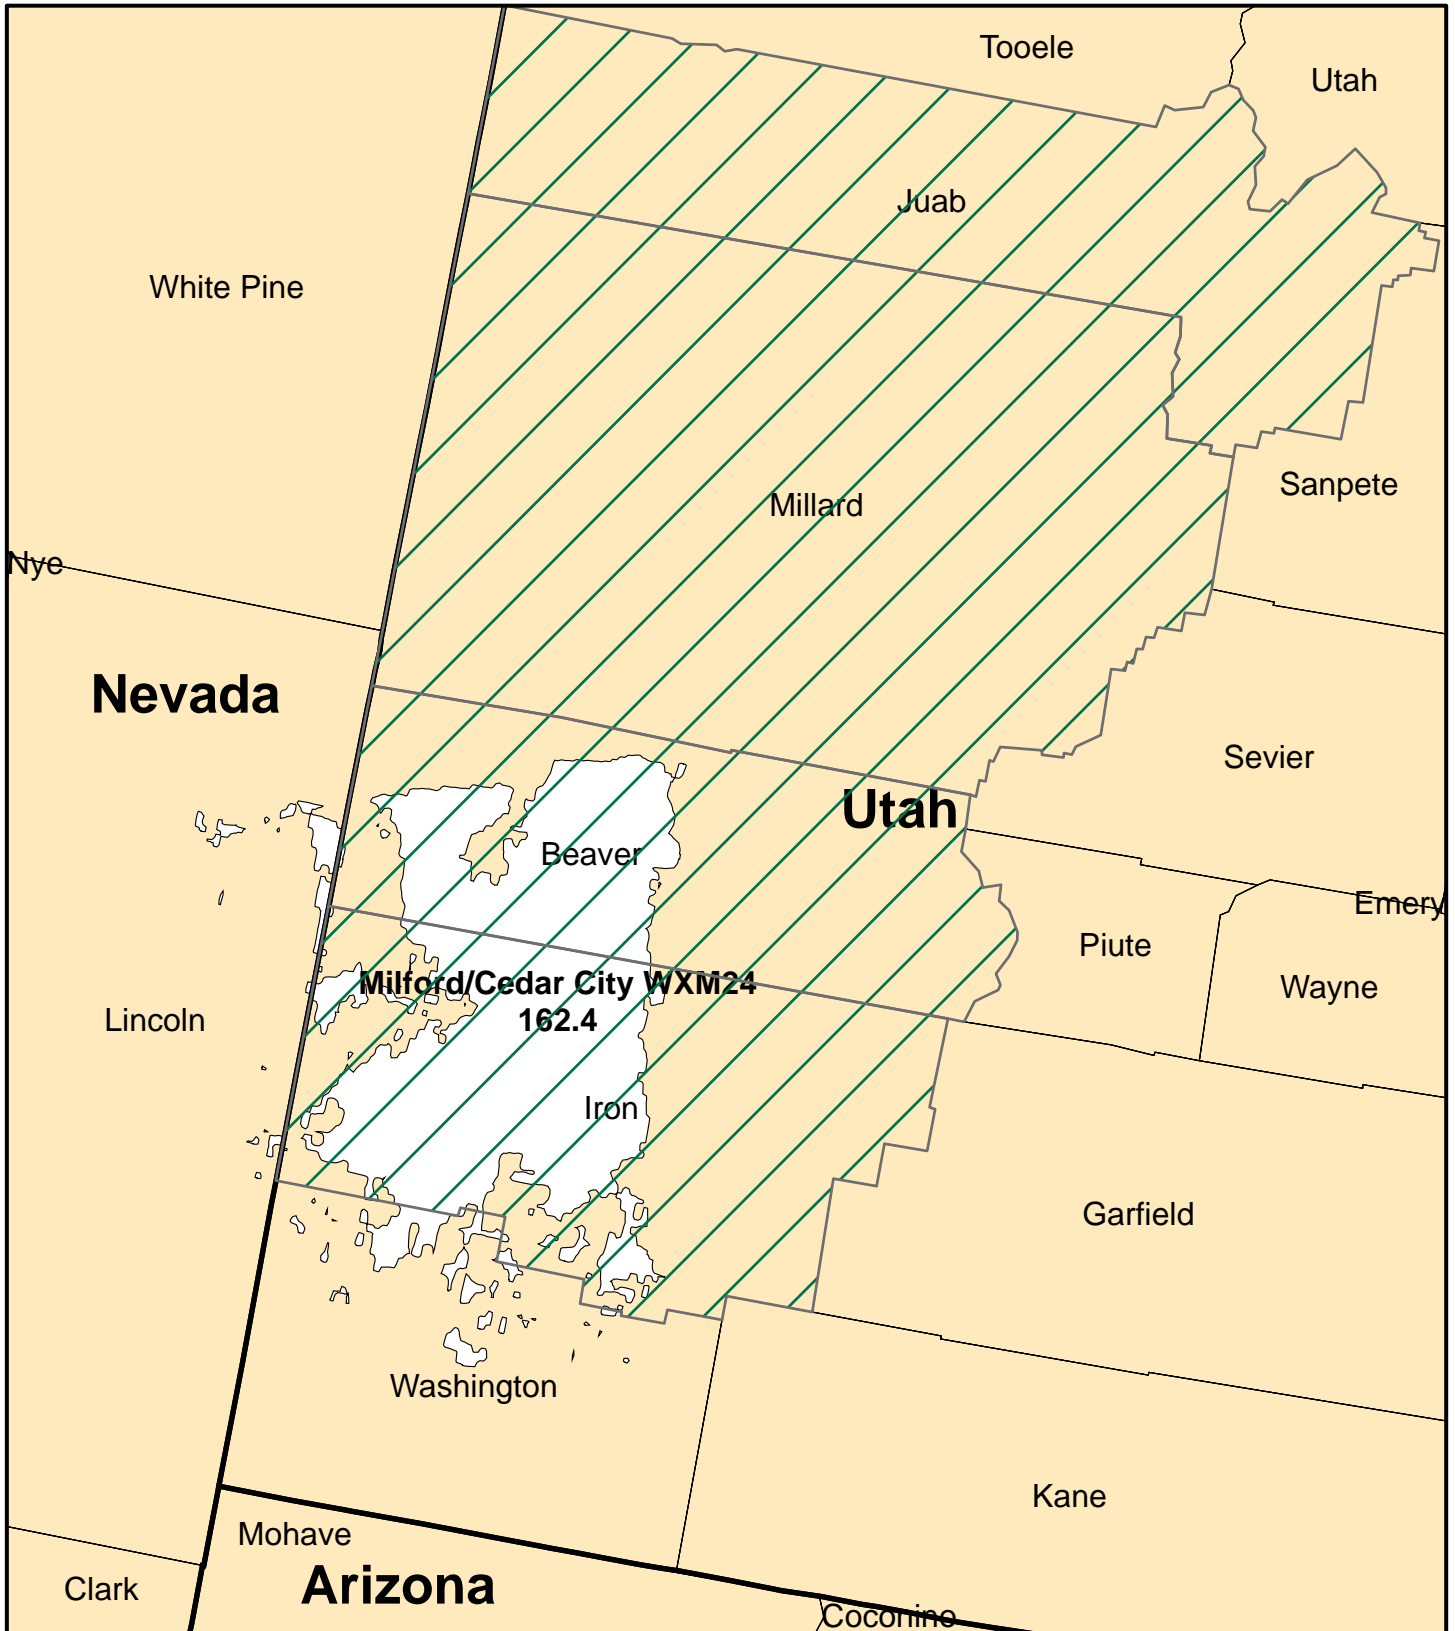

NOAA Weather Radio - WXM24 162.400 MHz

Legend

-  Coverage and Alerting Area
-  No Coverage or Alerts

0 5 10 20 30 40 Miles