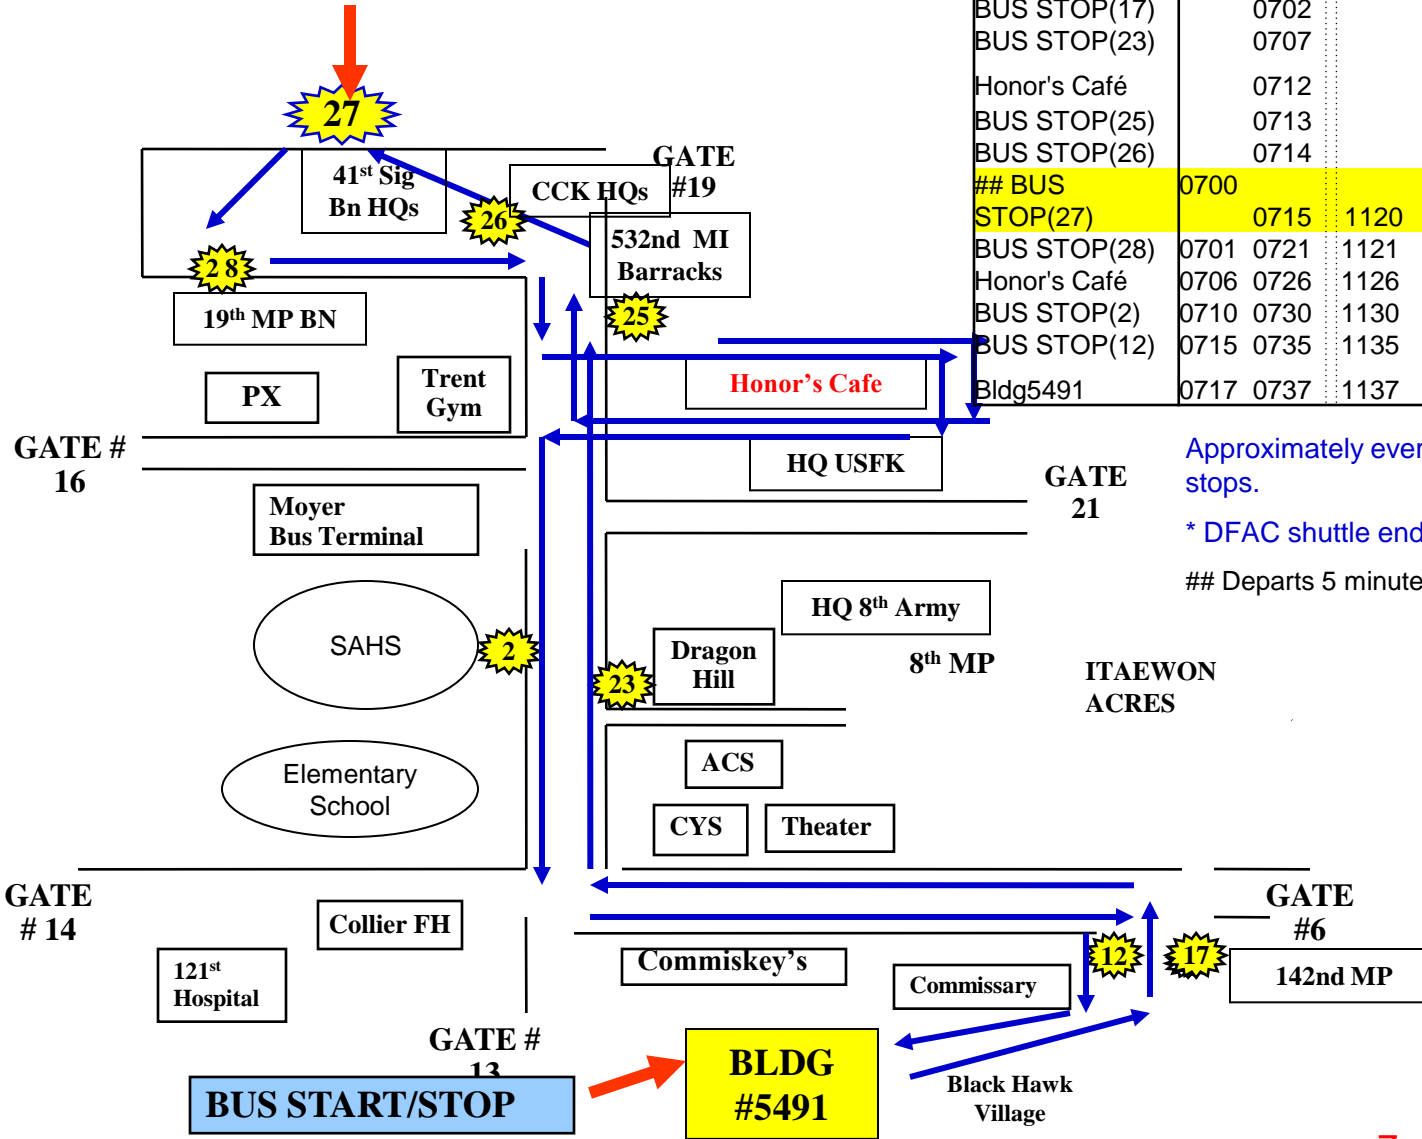

DFAC SHUTTLE

BUS START/STOP

DFAC HOURS	WEEKDAYS		
	BREAKFAST	LUNCH	DINNER
STOP POINTS	T 0700 - 0900	1130 - 1300	1630 - 1900
Bldg5491	0700	1120	
BUS STOP(17)	0702	1122	CIRCUITIOUS RUN
BUS STOP(23)	0707	1126	TIOUS RUN
Honor's Café	0712	1132	BEGINS AT
BUS STOP(25)	0713	1133	1620 ENDS
BUS STOP(26)	0714	1134	1930
## BUS STOP(27)	0700	0715	1120 1135
BUS STOP(28)	0701	0721	1121 1141
Honor's Café	0706	0726	1126 1146
BUS STOP(2)	0710	0730	1130 1140
BUS STOP(12)	0715	0735	1135 1155
Bldg5491	0717	0737	1137 1157

WEEKENDS / HOLIDAYS
BRUNCH 0930-1300
CIRCUITIOUS RUN BEGINS AT 0920 ENDS 1330
SUPPER 1700-1830
CIRCUITIOUS RUN BEGINS AT 1640 ENDS 1900

Approximately every 20 minutes bus will arrive at all stops.
* DFAC shuttle ends 30 minutes after the meal hours
Departs 5 minutes after arrival time