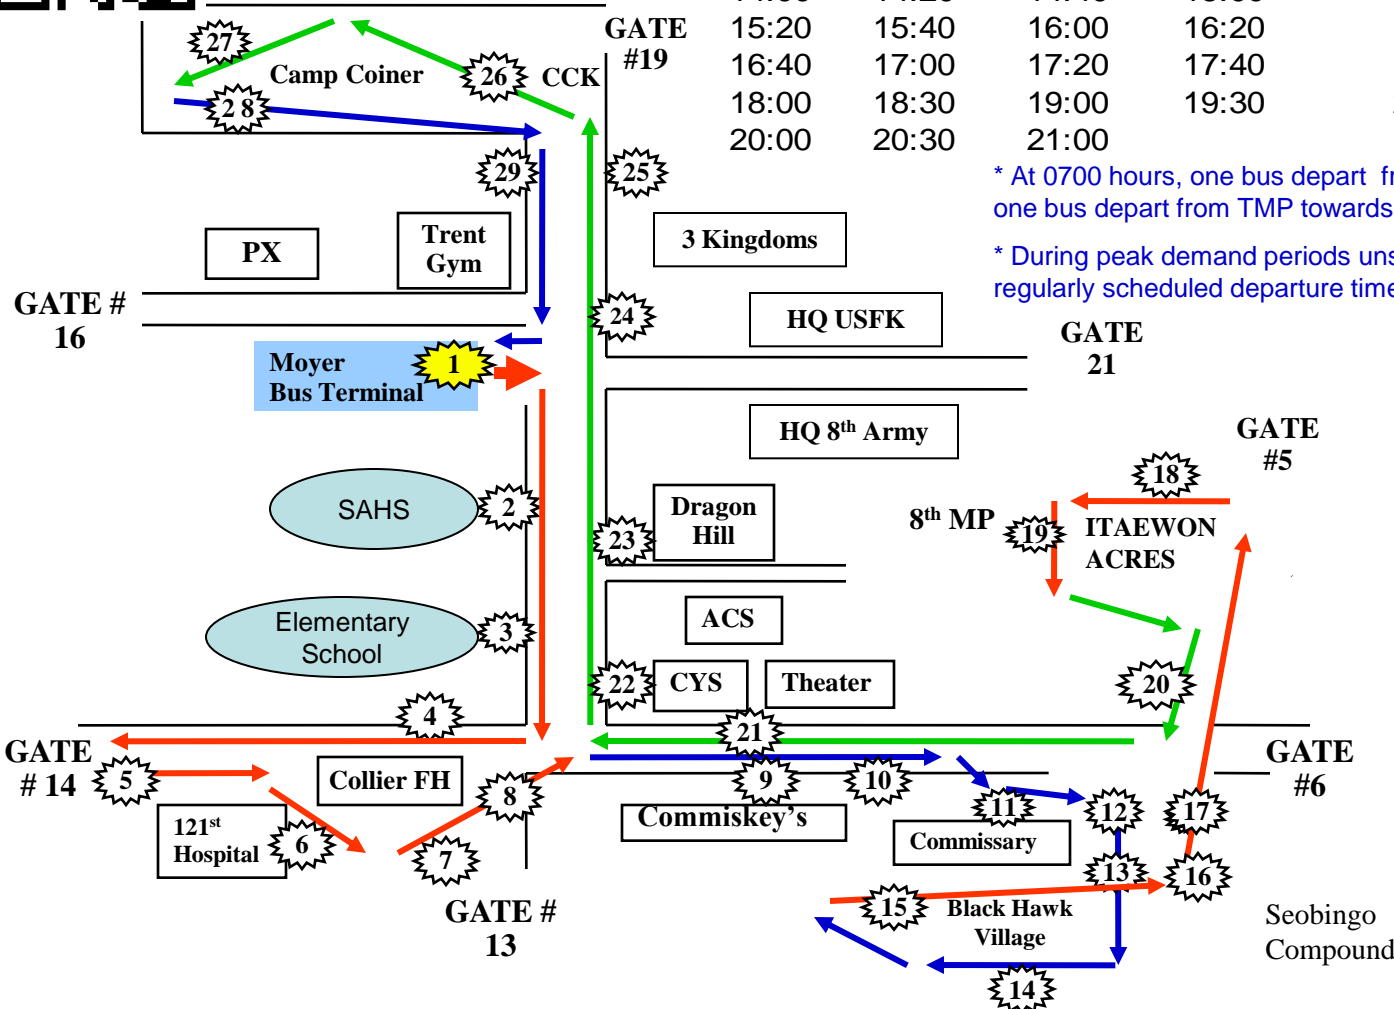

POST SHUTTLE

WEEKDAYS (Non- U.S. & Training Holiday)

WEEKENDS & HOLIDAYS(U.S +Trng)

7:00	7:15	7:30	7:45			
8:00	8:15	8:30	8:45	8:00	8:30	9:00
9:00	9:15	9:30	9:45	9:30	10:00	10:30
10:00	10:20	10:40	11:00	11:00	11:30	12:00
11:20	11:40	12:00	12:20	12:30	13:00	13:30
12:40	13:00	13:20	13:40	14:00	14:30	15:00
14:00	14:20	14:40	15:00	15:30	16:00	16:30
15:20	15:40	16:00	16:20	17:00	17:30	18:00
16:40	17:00	17:20	17:40	18:30	19:00	19:30
18:00	18:30	19:00	19:30	20:00	20:30	21:00
20:00	20:30	21:00				

* At 0700 hours, one bus depart from Moyer towards South Post and one bus depart from TMP towards Main Post stops.

* During peak demand periods unscheduled buses may augment regularly scheduled departure times.

Arrival Times At Bus Stops

Stop #	Arrival Time (+)	Stop #	Arrival Time (+)
1	0:00	16	0:20
2	0:03	17	0:21
3	0:04	18	0:23
4	0:05	19	0:24
5	0:07	20	0:25
6	0:09	21	0:27
7	0:10	22	0:28
8	0:11	23	0:29
9	0:13	24	0:31
10	0:14	25	0:32
11	0:15	26	0:33
12	0:16	27	0:34
13	0:17	28	0:35
14	0:18	29	0:38
15	0:19		

(E.g. Arrival time at Stop #11 is 15 minutes after its departure from Moyer. The 21:00 departure from Moyer arrives this location at 21:15)

7 January 2013