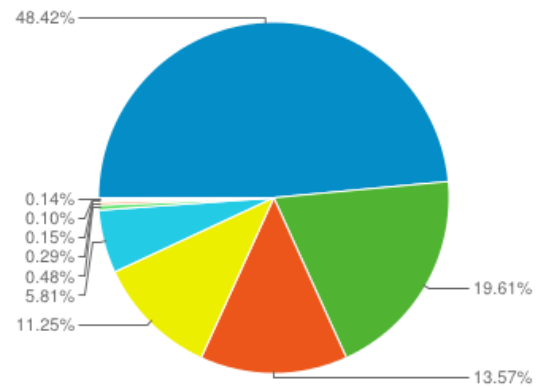

Jan 1, 2011 - Oct 22, 2011	577	0.08%
9.	Opera Mini		
	Jan 1, 2012 - Oct 22, 2012	1,062	0.14%
	Jan 1, 2011 - Oct 22, 2011	613	0.09%
10.	Safari (in-app)		
	Jan 1, 2012 - Oct 22, 2012	786	0.10%
	Jan 1, 2011 - Oct 22, 2011	0	0.00%
11.	BlackBerry8530		
	Jan 1, 2012 - Oct 22, 2012	203	0.03%
	Jan 1, 2011 - Oct 22, 2011	491	0.07%
12.	Mozilla		
	Jan 1, 2012 - Oct 22, 2012	177	0.02%
	Jan 1, 2011 - Oct 22, 2011	191	0.03%
13.	SeaMonkey		
	Jan 1, 2012 - Oct 22, 2012	137	0.02%
	Jan 1, 2011 - Oct 22, 2011	96	0.01%
14.	Playstation 3		
	Jan 1, 2012 - Oct 22, 2012	128	0.02%
	Jan 1, 2011 - Oct 22, 2011	126	0.02%
15.	NetFront		
	Jan 1, 2012 - Oct 22, 2012	103	0.01%
	Jan 1, 2011 - Oct 22, 2011	266	0.04%
16.	BlackBerry9700		
	Jan 1, 2012 - Oct 22, 2012	69	0.01%
	Jan 1, 2011 - Oct 22, 2011	240	0.03%
17.	BlackBerry9630		
	Jan 1, 2012 - Oct 22, 2012	62	0.01%
	Jan 1, 2011 - Oct 22, 2011	220	0.03%
18.	RockMelt		
	Jan 1, 2012 - Oct 22, 2012	57	0.01%
	Jan 1, 2011 - Oct 22, 2011	86	0.01%
19.	BlackBerry8520		
	Jan 1, 2012 - Oct 22, 2012	41	0.01%
	Jan 1, 2011 - Oct 22, 2011	175	0.02%
20.	Camino		
	Jan 1, 2012 - Oct 22, 2012	40	0.01%
	Jan 1, 2011 - Oct 22, 2011	68	0.01%
21.	BlackBerry9550		
	Jan 1, 2012 - Oct 22, 2012	37	0.00%
	Jan 1, 2011 - Oct 22, 2011	154	0.02%
22.	BlackBerry9650		
	Jan 1, 2012 - Oct 22, 2012	34	0.00%
	Jan 1, 2011 - Oct 22, 2011	130	0.02%
23.	BlackBerry9300		
	Jan 1, 2012 - Oct 22, 2012	22	0.00%
	Jan 1, 2011 - Oct 22, 2011	100	0.01%