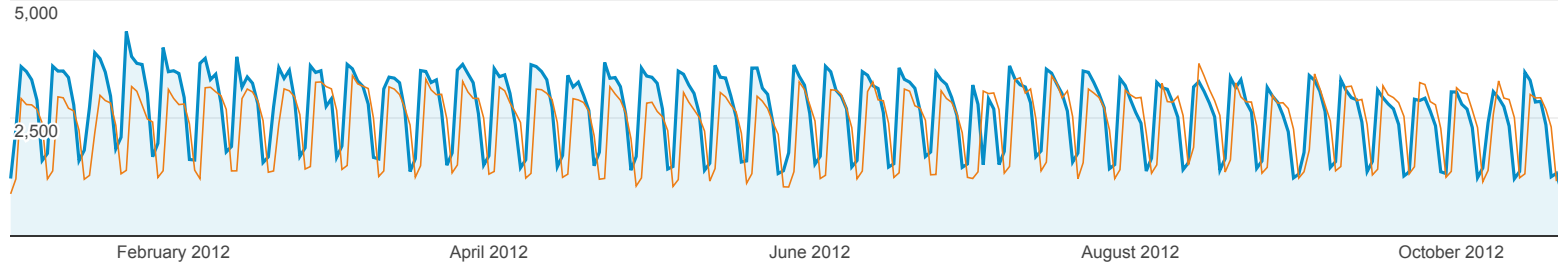

Browser & OS

change in % of visits: +0.00%

Explorer

Site Usage

● Visits (Jan 1, 2012 - Oct 22, 2012) ● Visits (Jan 1, 2011 - Oct 22, 2011)

Visits 11.54% 784,277 vs 703,121	Pages / Visit -6.77% 4.72 vs 5.07	Avg. Visit Duration -1.93% 00:06:25 vs 00:06:33	% New Visits 7.76% 49.26% vs 45.71%	Bounce Rate 16.11% 28.18% vs 24.27%
---	--	--	--	--

Browser	Visits	Visits	Contribution to total: Visits
1. Internet Explorer	Jan 1, 2012 - Oct 22, 2012	379,724	48.42%
	Jan 1, 2011 - Oct 22, 2011	416,664	59.26%
2. Safari	Jan 1, 2012 - Oct 22, 2012	153,827	19.61%
	Jan 1, 2011 - Oct 22, 2011	104,506	14.86%
3. Firefox	Jan 1, 2012 - Oct 22, 2012	106,441	13.57%
	Jan 1, 2011 - Oct 22, 2011	111,308	15.83%
4. Chrome	Jan 1, 2012 - Oct 22, 2012	88,226	11.25%
	Jan 1, 2011 - Oct 22, 2011	50,508	7.18%
5. Android Browser	Jan 1, 2012 - Oct 22, 2012	45,563	5.81%
	Jan 1, 2011 - Oct 22, 2011	12,135	1.73%
6. Mozilla Compatible Agent	Jan 1, 2012 - Oct 22, 2012	3,781	0.48%
	Jan 1, 2011 - Oct 22, 2011	2,009	0.29%
7. Opera	Jan 1, 2012 - Oct 22, 2012	2,287	0.29%
	Jan 1, 2011 - Oct 22, 2011	2,032	0.29%
8. IE with Chrome Frame	Jan 1, 2012 - Oct 22, 2012	1,206	0.15%