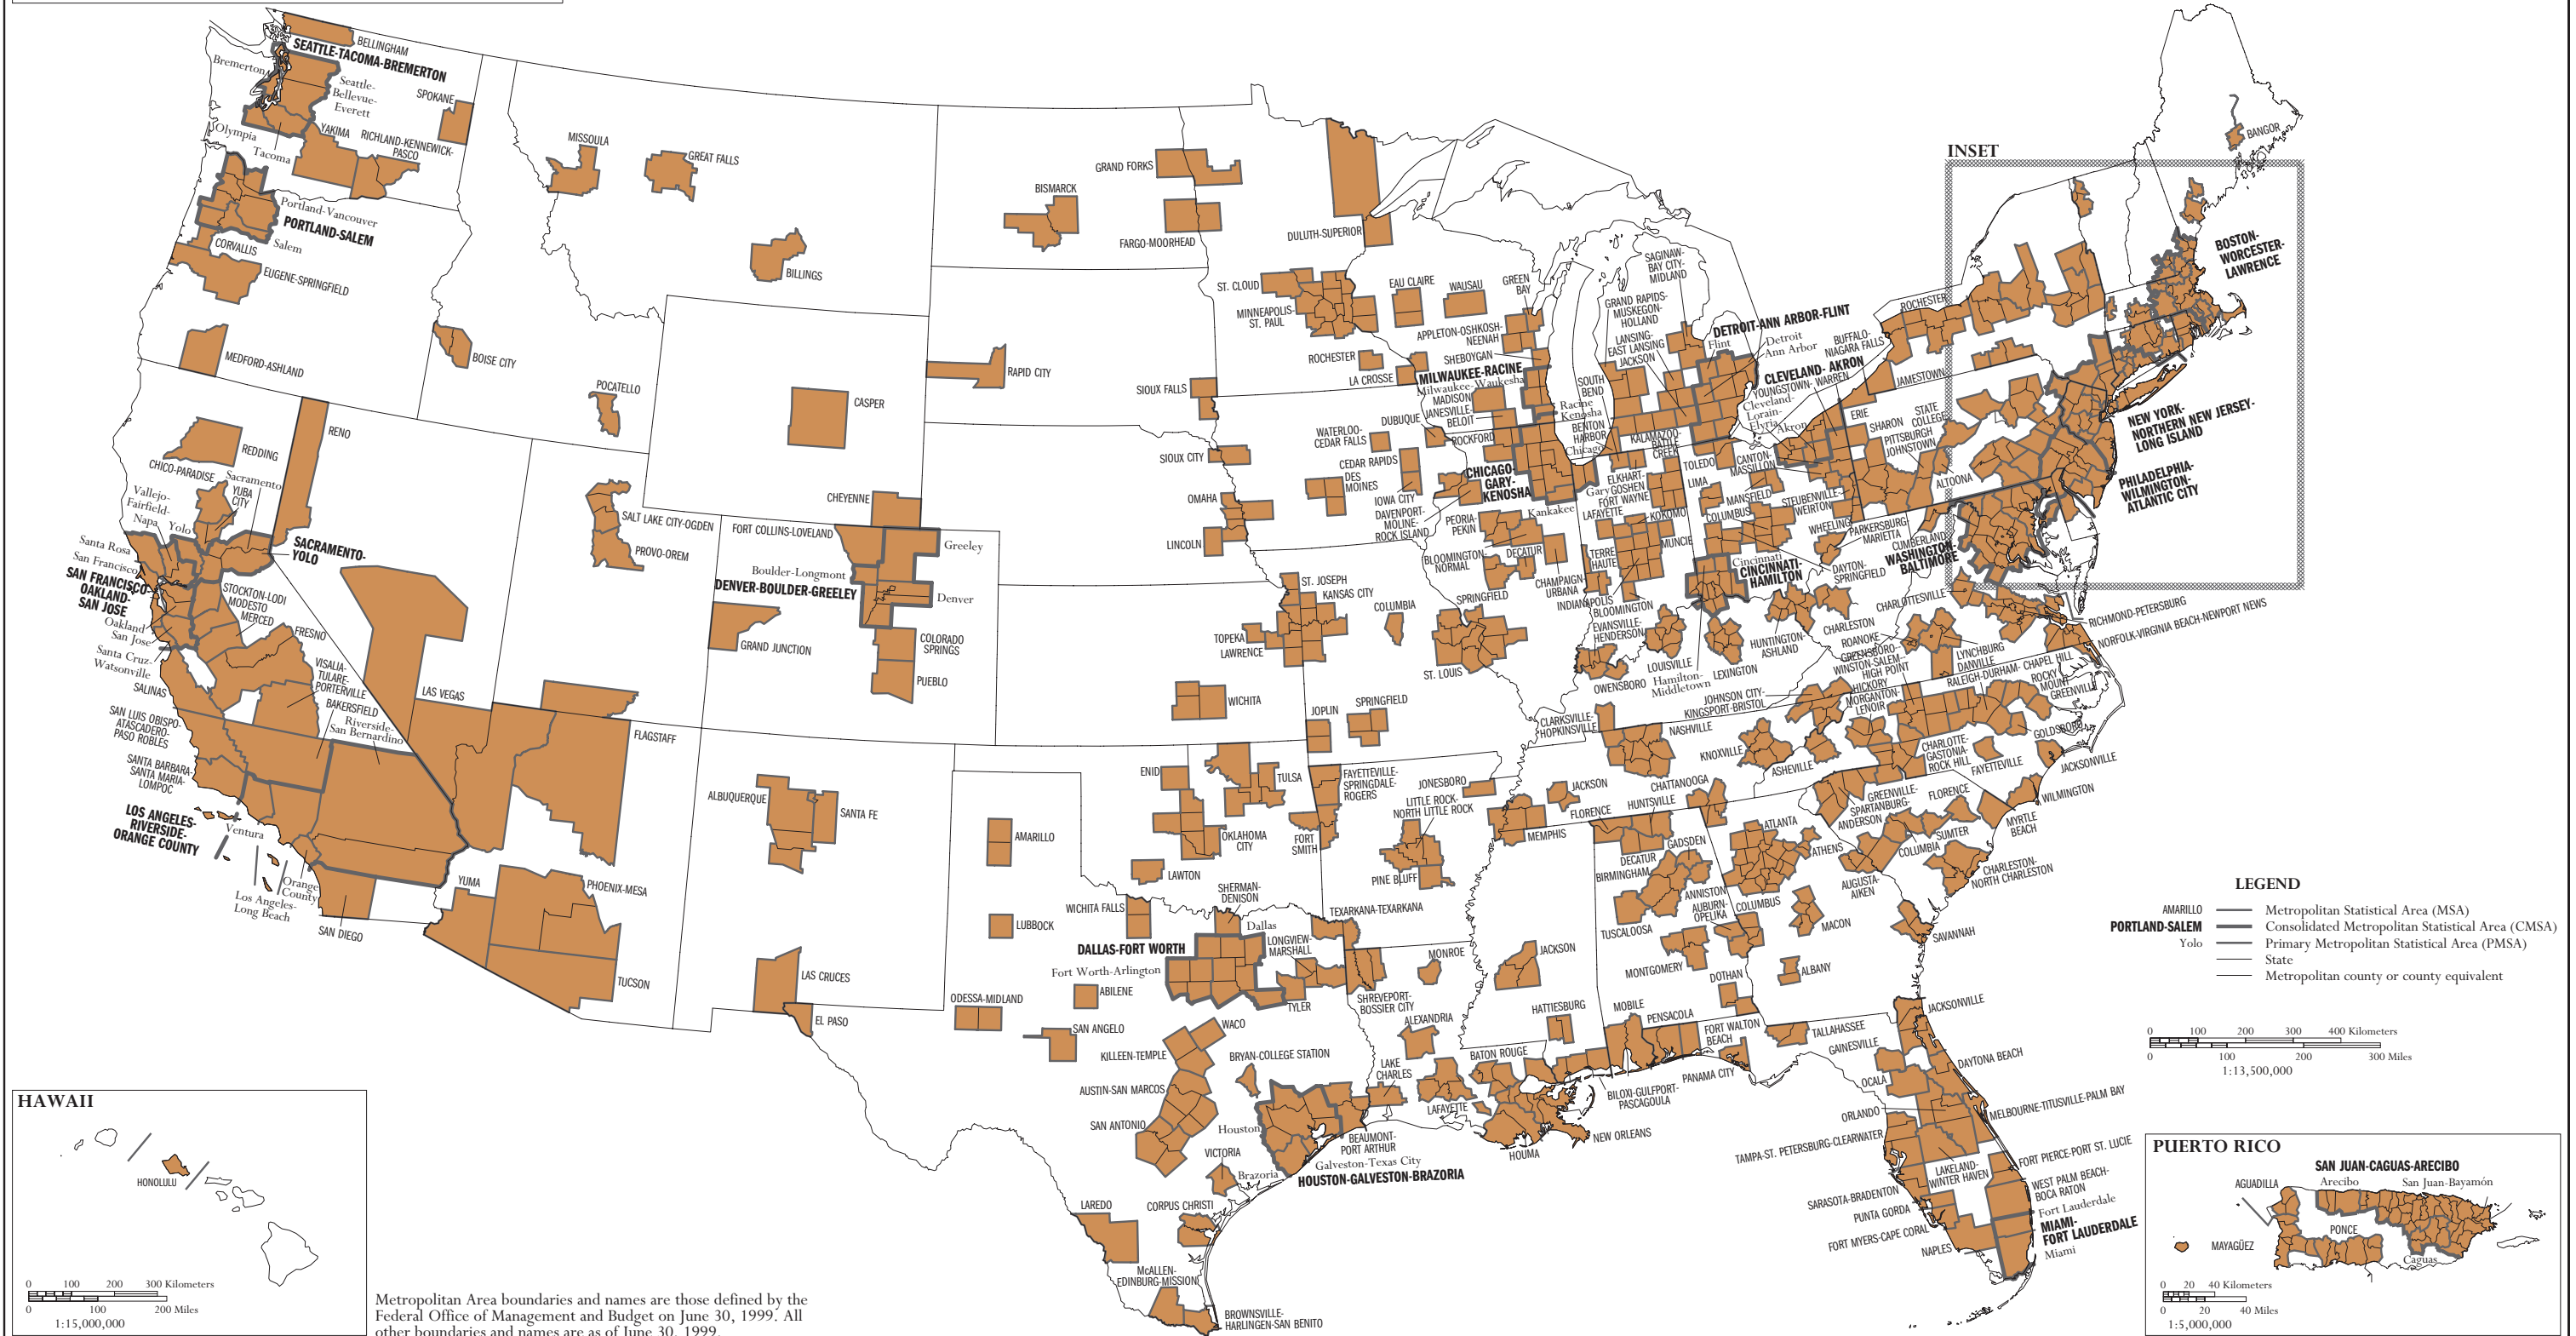

METROPOLITAN AREAS

METROPOLITAN AREAS OF THE UNITED STATES AND PUERTO RICO (MSAs, CMSAs, and PMSAs) June 30, 1999

Metropolitan Area boundaries and names are those defined by the Federal Office of Management and Budget on June 30, 1999. All other boundaries and names are as of June 30, 1999.

LEGEND

- AMARILLO — Metropolitan Statistical Area (MSA)
- PORTLAND-SALEM — Consolidated Metropolitan Statistical Area (CMSA)
- Yolo — Primary Metropolitan Statistical Area (PMSA)
- State
- Metropolitan county or county equivalent

Metropolitan Areas of the United States and Puerto Rico : 1999