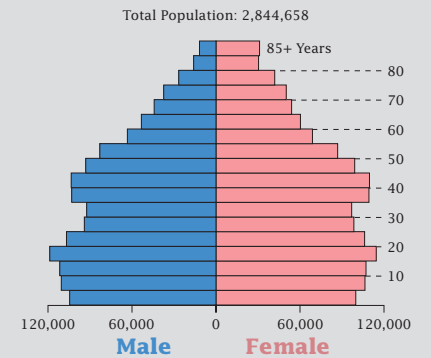

Census 2000: Mississippi Profile

Population Density by Census Tract

State Race* Breakdown

Hispanic or Latino (of any race) makes up **1.4%** of the state population.

Population by Sex and Age

Housing Tenure

Population Per Square Mile by Census Tract

U.S. CENSUS BUREAU

Helping You Make Informed Decisions • 1902-2002