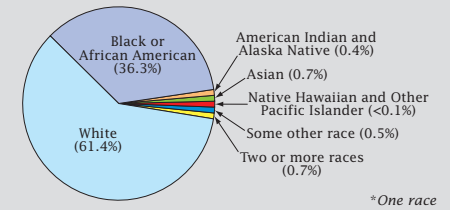

Census 2000: Mississippi Profile

Population Density by Census Tract

State Race* Breakdown

Hispanic or Latino (of any race) makes up **1.4%** of the state population.

Population by Sex and Age

Housing Tenure