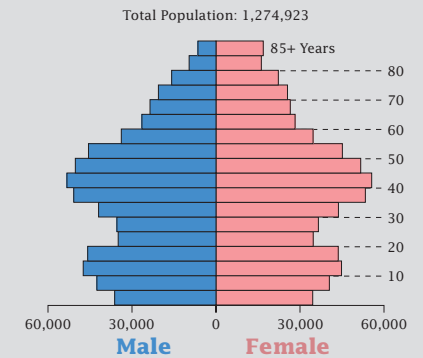

Census 2000: Maine Profile

Population Density by Census Tract

State Race* Breakdown

Hispanic or Latino (of any race) makes up **0.7%** of the state population.

Population by Sex and Age

Housing Tenure

Population Per Square Mile by Census Tract

County Boundary

Maine Mean Center of Population

U.S. CENSUS BUREAU

Helping You Make Informed Decisions • 1902-2002