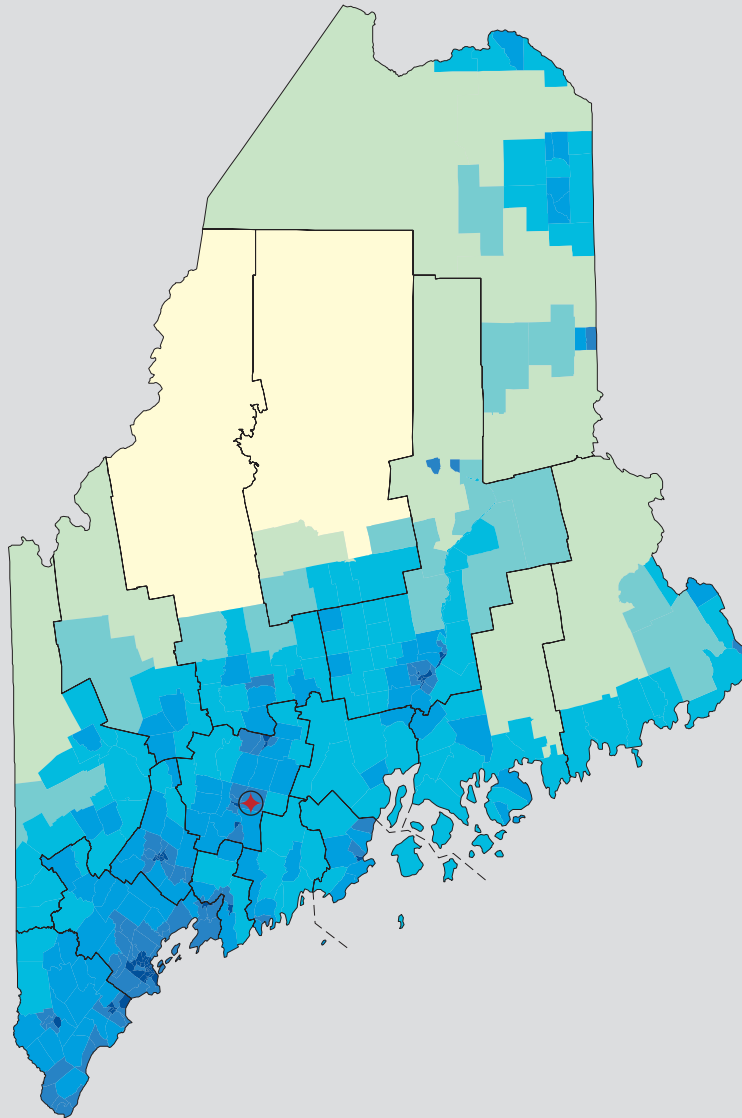

Census 2000: Maine Profile

Population Density by Census Tract

State Race* Breakdown

Hispanic or Latino (of any race) makes up **0.7%** of the state population.

Population by Sex and Age

Housing Tenure

Population Per Square Mile by Census Tract

County Boundary

Maine Mean Center of Population

U.S. CENSUS BUREAU

Helping You Make Informed Decisions • 1902-2002