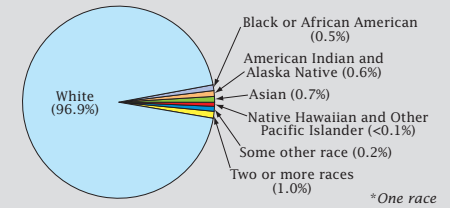

Census 2000: Maine Profile

Population Density by Census Tract

State Race* Breakdown

Hispanic or Latino (of any race) makes up **0.7%** of the state population.

Population by Sex and Age

Housing Tenure

Population Per Square Mile by Census Tract