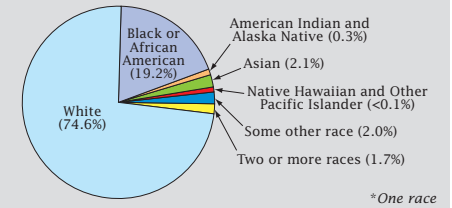

# Census 2000: Delaware Profile

Population Density by Census Tract

State Race\* Breakdown

Hispanic or Latino (of any race) makes up **4.8%** of the state population.

Population by Sex and Age

Housing Tenure