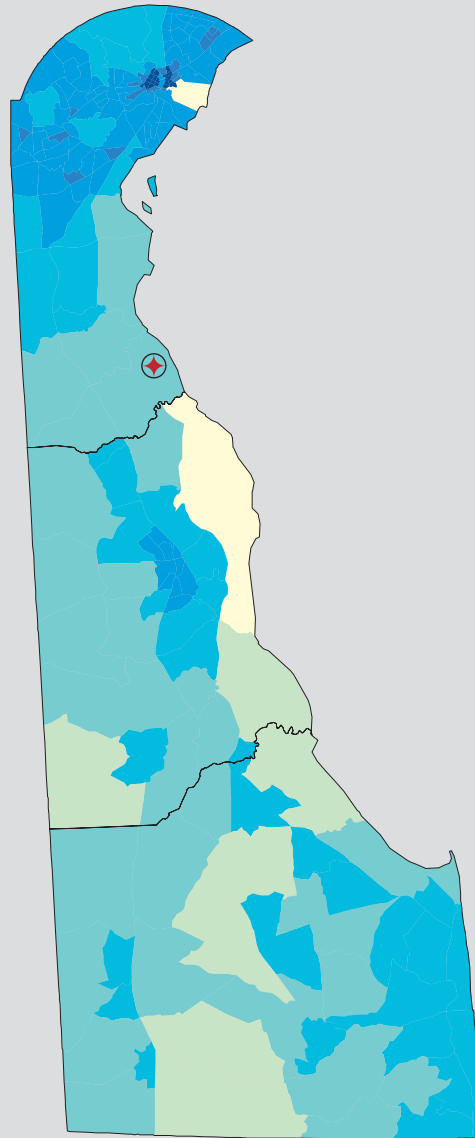

# Census 2000: Delaware Profile

Population Density by Census Tract

State Race\* Breakdown

Hispanic or Latino (of any race) makes up **4.8%** of the state population.

Population by Sex and Age

Housing Tenure

Population Per Square Mile by Census Tract

U.S. CENSUS BUREAU

Helping You Make Informed Decisions • 1902-2002