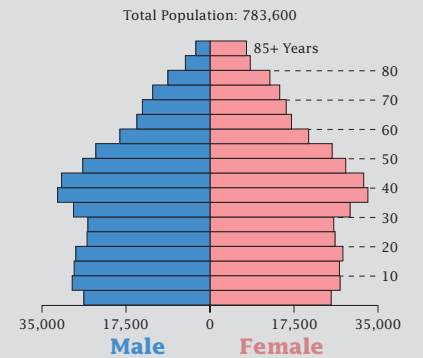

# Census 2000: Delaware Profile

Population Density by Census Tract

State Race\* Breakdown

Hispanic or Latino (of any race) makes up **4.8%** of the state population.

Population by Sex and Age

Housing Tenure

Population Per Square Mile by Census Tract

U.S. CENSUS BUREAU

Helping You Make Informed Decisions • 1902-2002