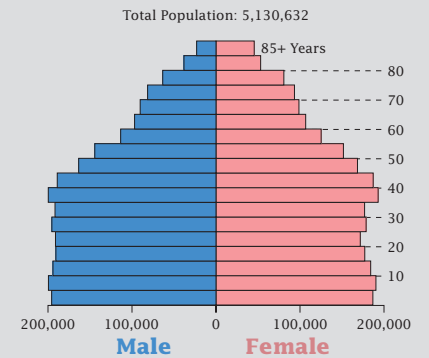

Census 2000: Arizona Profile

Population Density by Census Tract

State Race* Breakdown

Hispanic or Latino (of any race) makes up **25.3%** of the state population.

Population by Sex and Age

Housing Tenure

Population Per Square Mile by Census Tract

U.S. CENSUS BUREAU

Helping You Make Informed Decisions • 1902-2002