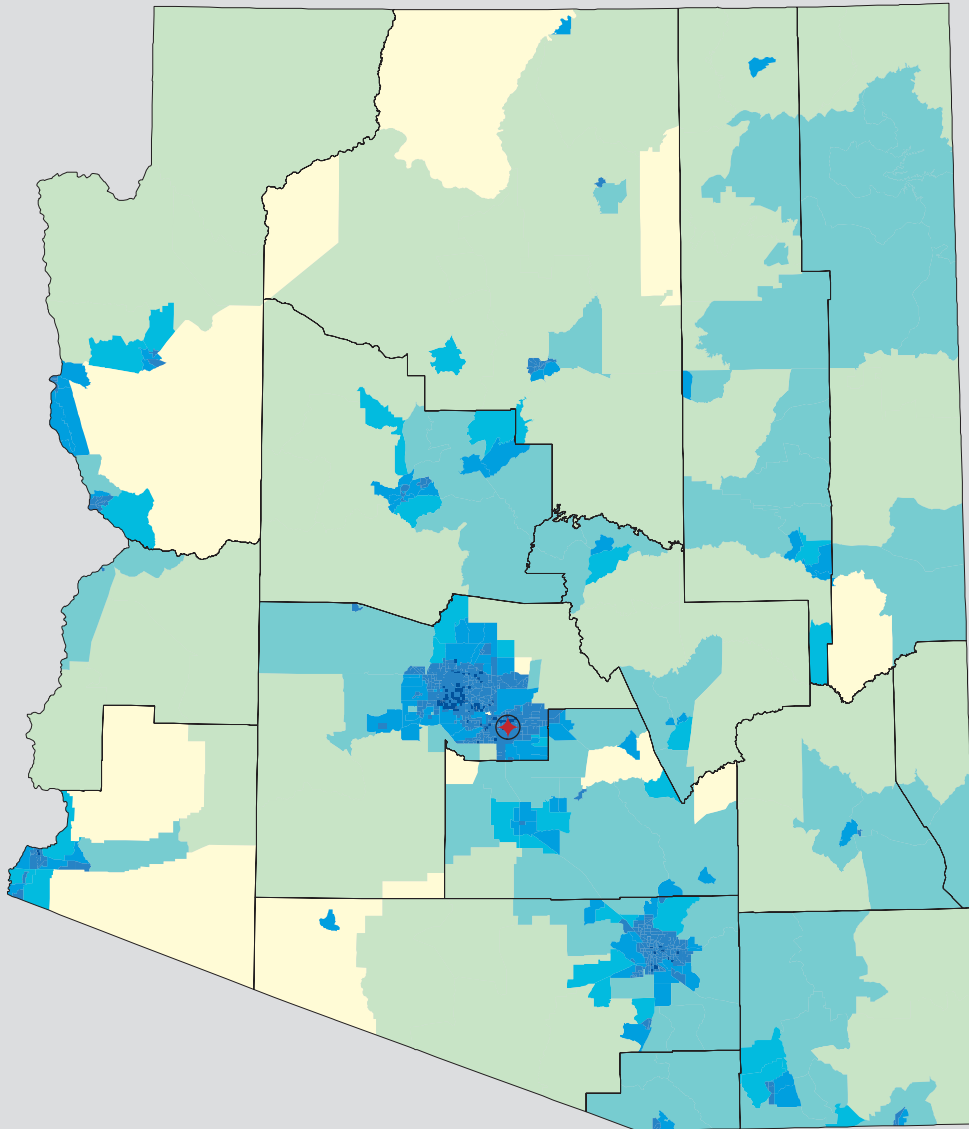

Census 2000: Arizona Profile

Population Density by Census Tract

State Race* Breakdown

Hispanic or Latino (of any race) makes up **25.3%** of the state population.

Population by Sex and Age

Housing Tenure

Population Per Square Mile by Census Tract

U.S. CENSUS BUREAU

Helping You Make Informed Decisions • 1902-2002