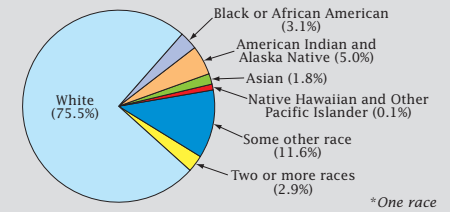

Census 2000: Arizona Profile

Population Density by Census Tract

State Race* Breakdown

Hispanic or Latino (of any race) makes up **25.3%** of the state population.

Population by Sex and Age

Housing Tenure

Population Per Square Mile by Census Tract