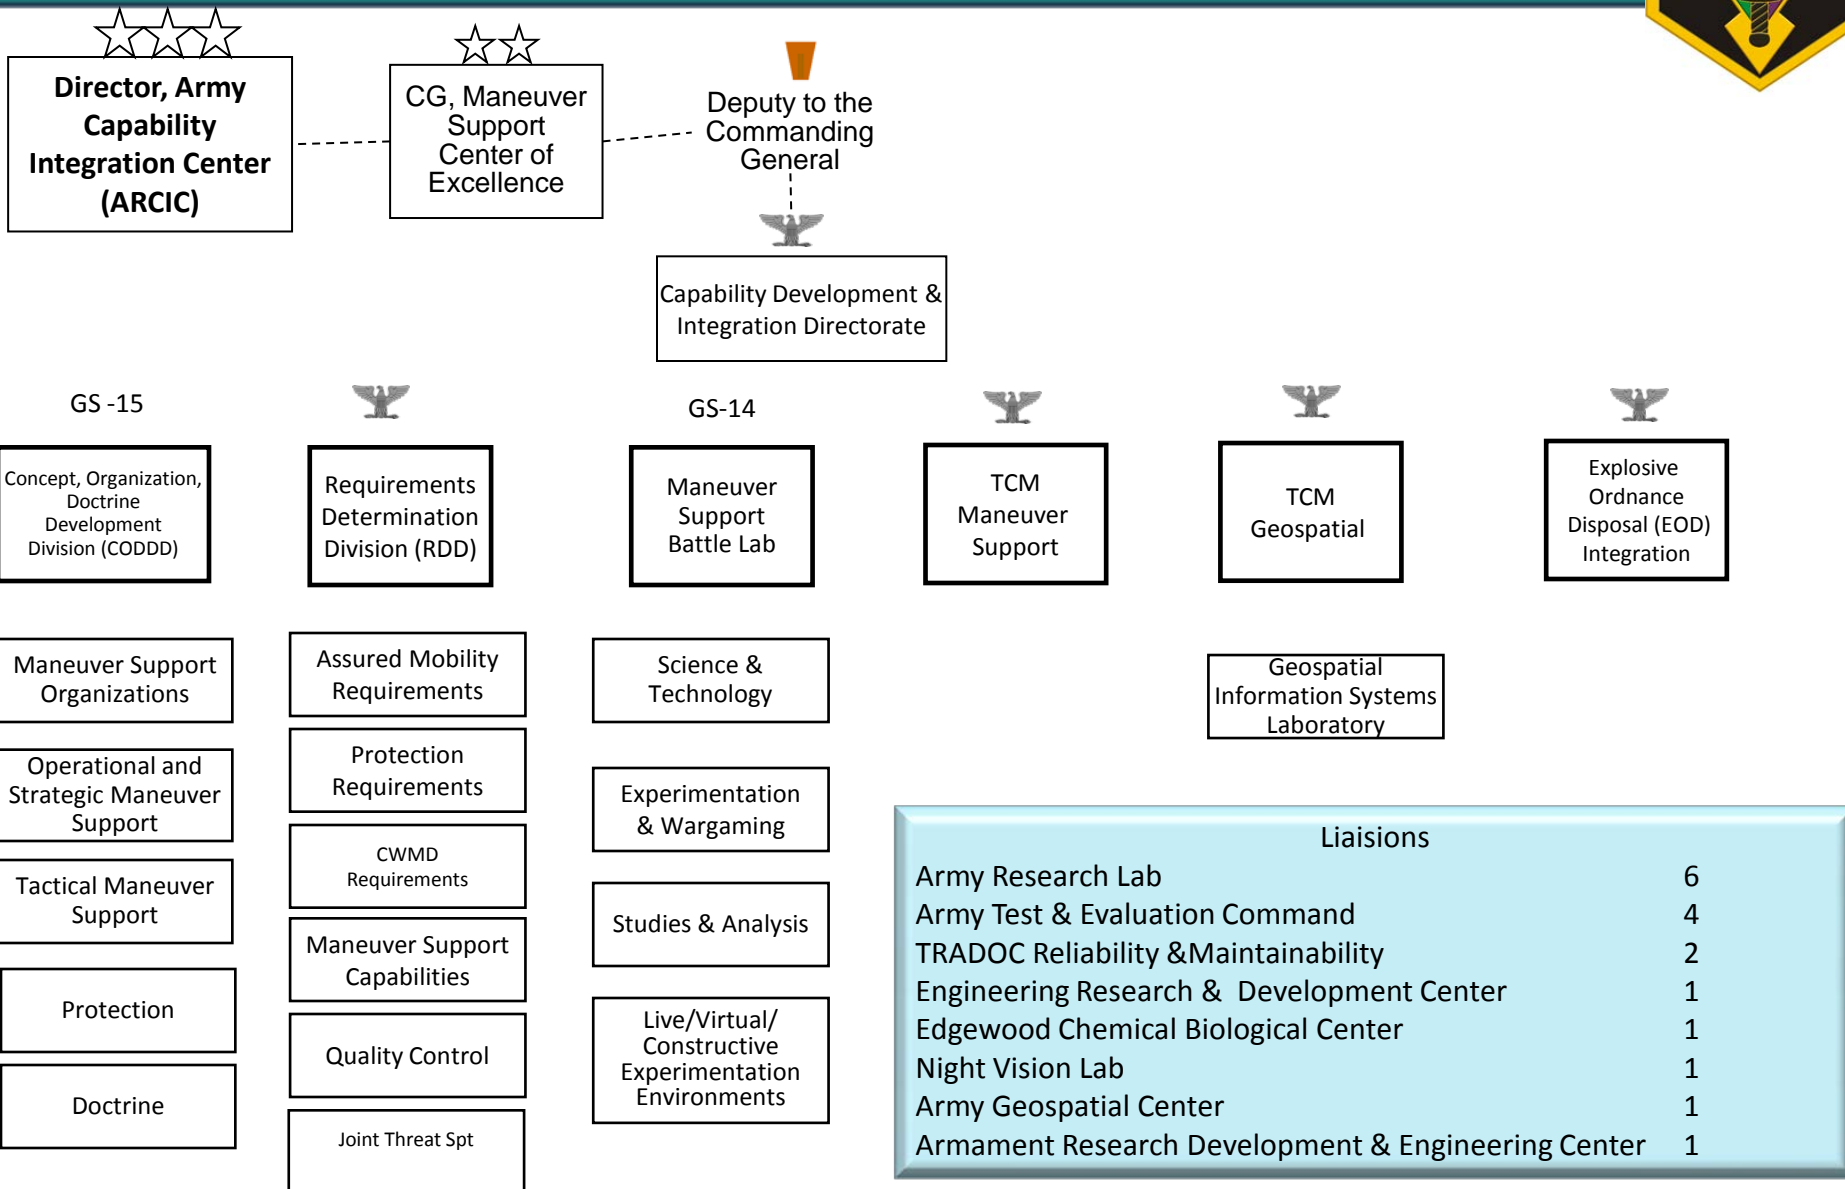

MSCoE CDID Organization

Liaisons	
Army Research Lab	6
Army Test & Evaluation Command	4
TRADOC Reliability & Maintainability	2
Engineering Research & Development Center	1
Edgewood Chemical Biological Center	1
Night Vision Lab	1
Army Geospatial Center	1
Armament Research Development & Engineering Center	1