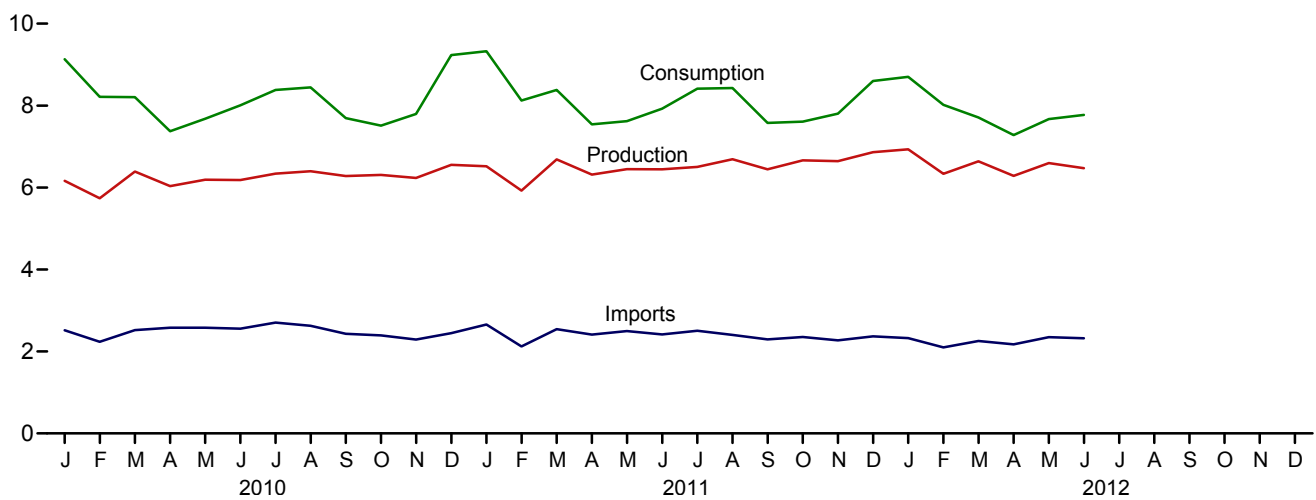

Figure 1.1 Primary Energy Overview
(Quadrillion Btu)

Consumption, Production, and Imports, 1973-2011

Consumption, Production, and Imports, Monthly

Overview, June 2012

Net Imports, January-June

Web Page: <http://www.eia.gov/totalenergy/data/monthly/#summary>.
Source: Table 1.1.