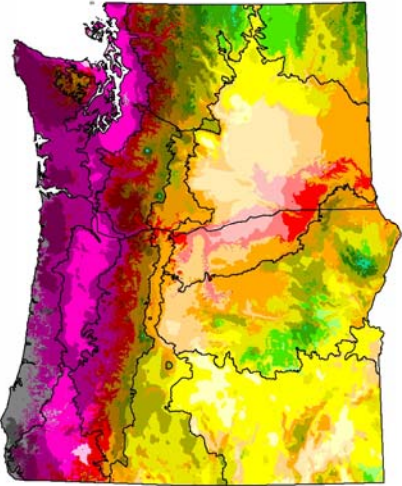

Regional Examples of Provisional Seed Zones

Andrew Bower
Brad St. Clair
Vicky Erickson

Pacific Northwest

Great Basin

Colorado Plateau

Winter Min. Temp/
Annual Precip

Avg. Maximum
Temp/ Annual Precip