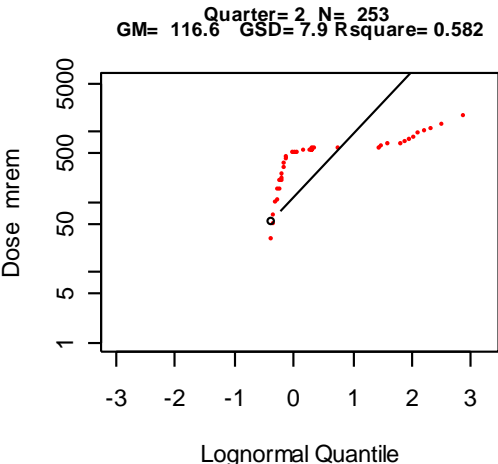

Historical Evaluation of the Film Badge Dosimetry Program at the Y-12 Facility in Oak Ridge, Tennessee, Part 1 – Gamma Radiation

Appendix B

Quarterly Y-12 Film Badge Gamma Dose for 1952

Quarterly Y-12 Film Badge Gamma Dose for 1953