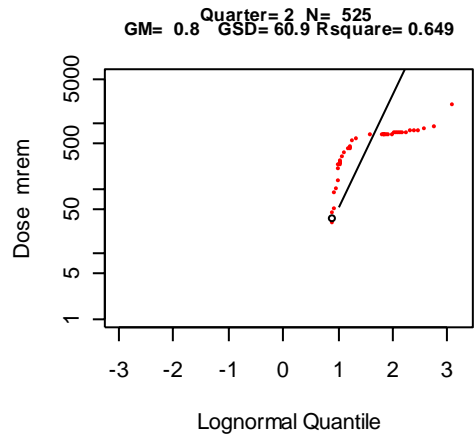

Quarterly Y-12 Film Badge Gamma Dose for 1955