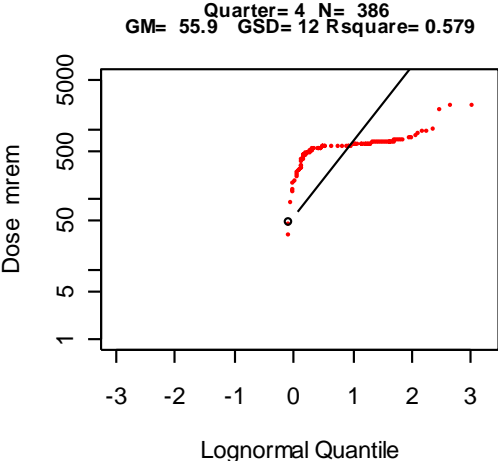

Historical Evaluation of the Film Badge Dosimetry Program at the Y-12 Facility in Oak Ridge, Tennessee, Part 1 – Gamma Radiation

Appendix B

Quarterly Y-12 Film Badge Gamma Dose for 1952

Quarterly Y-12 Film Badge Gamma Dose for 1953