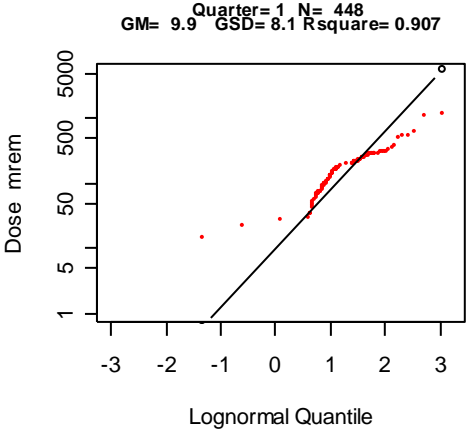

Quarterly Y-12 Film Badge Gamma Dose for 1956