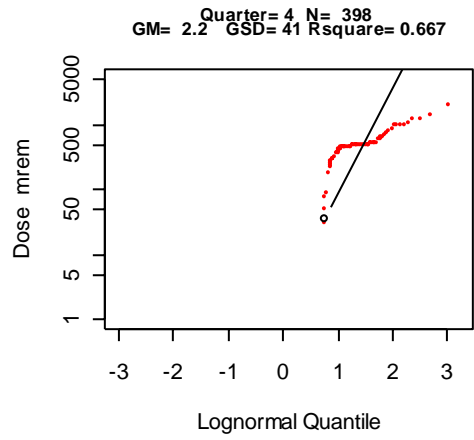

Quarterly Y-12 Film Badge Gamma Dose for 1955