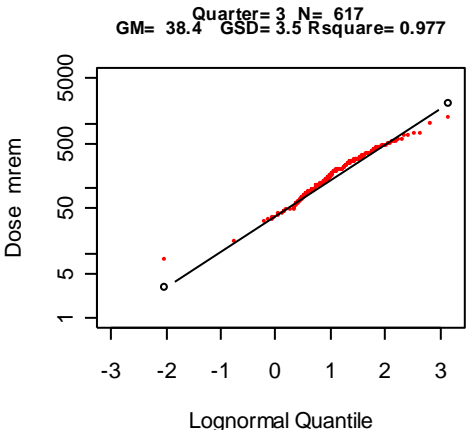

Quarterly Y-12 Film Badge Gamma Dose for 1956