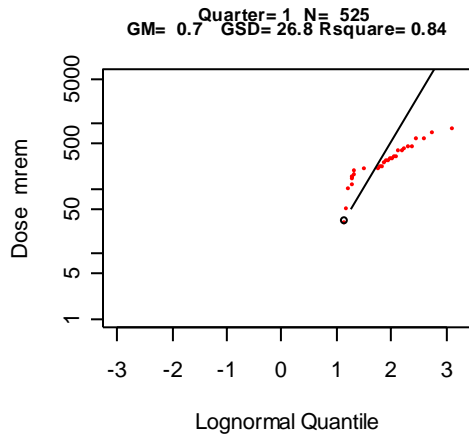

Quarterly Y-12 Film Badge Gamma Dose for 1955