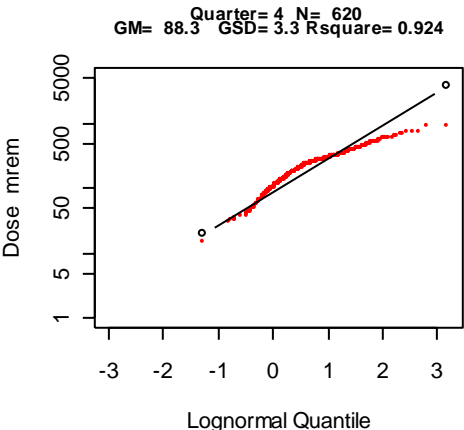

Quarterly Y-12 Film Badge Gamma Dose for 1956