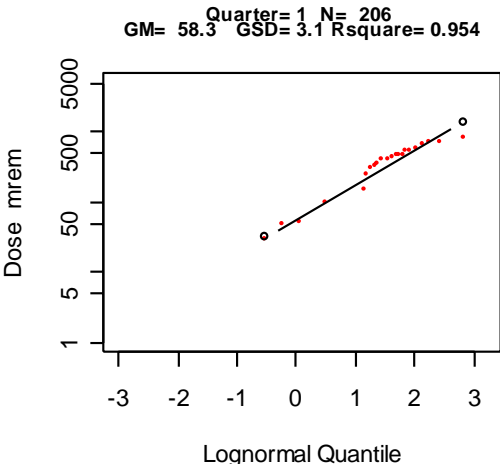

Historical Evaluation of the Film Badge Dosimetry Program at the Y-12 Facility in Oak Ridge, Tennessee, Part 1 – Gamma Radiation

Appendix B

Quarterly Y-12 Film Badge Gamma Dose for 1952

Quarterly Y-12 Film Badge Gamma Dose for 1953