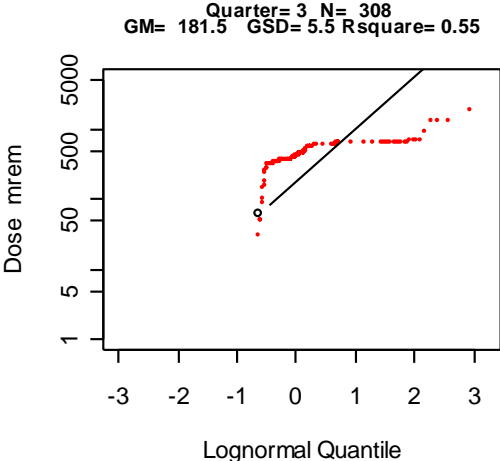

Historical Evaluation of the Film Badge Dosimetry Program at the Y-12 Facility in Oak Ridge, Tennessee, Part 1 – Gamma Radiation

Appendix B

Quarterly Y-12 Film Badge Gamma Dose for 1952

Quarterly Y-12 Film Badge Gamma Dose for 1953