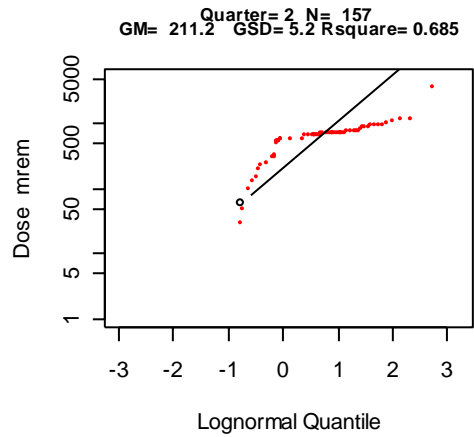

Historical Evaluation of the Film Badge Dosimetry Program at the Y-12 Facility in Oak Ridge, Tennessee, Part 1 – Gamma Radiation

Appendix B

Quarterly Y-12 Film Badge Gamma Dose for 1952

Quarterly Y-12 Film Badge Gamma Dose for 1953