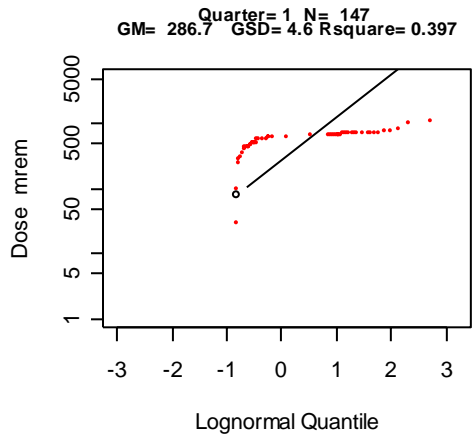

Historical Evaluation of the Film Badge Dosimetry Program at the Y-12 Facility in Oak Ridge, Tennessee, Part 1 – Gamma Radiation

Appendix B

Quarterly Y-12 Film Badge Gamma Dose for 1952

Quarterly Y-12 Film Badge Gamma Dose for 1953