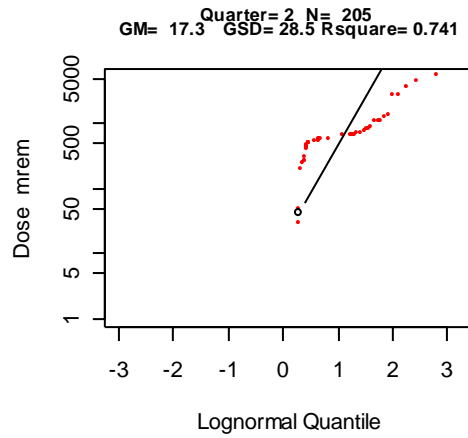

Quarterly Y-12 Film Badge Gamma Dose for 1954