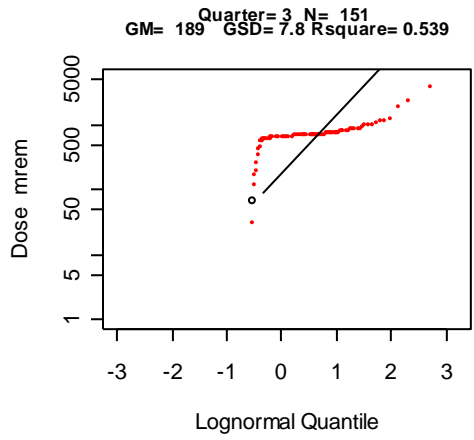

Historical Evaluation of the Film Badge Dosimetry Program at the Y-12 Facility in Oak Ridge, Tennessee, Part 1 – Gamma Radiation

Appendix B

Quarterly Y-12 Film Badge Gamma Dose for 1952

Quarterly Y-12 Film Badge Gamma Dose for 1953