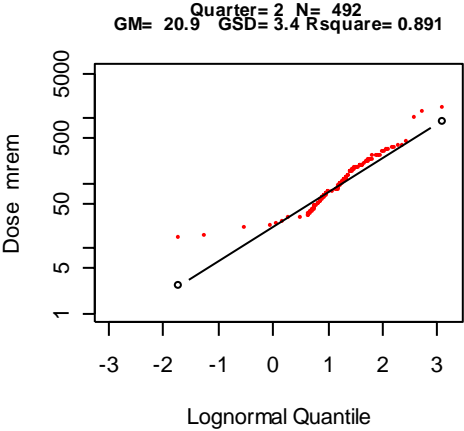

Quarterly Y-12 Film Badge Gamma Dose for 1956