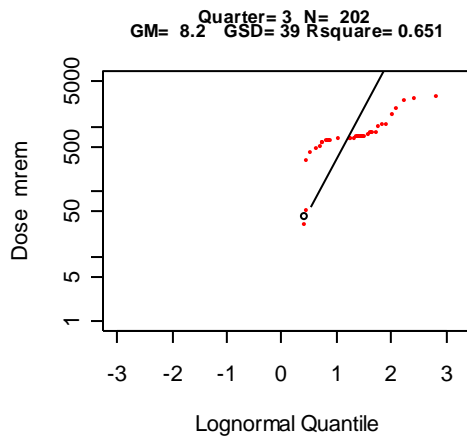

Quarterly Y-12 Film Badge Gamma Dose for 1954