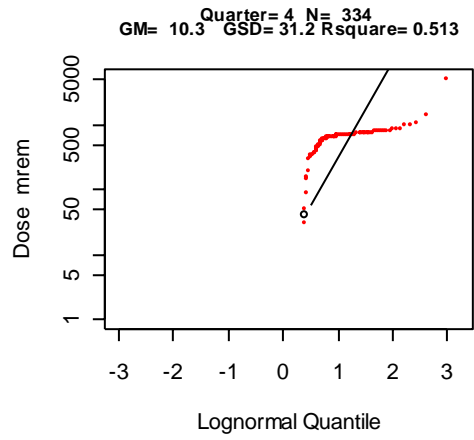

Historical Evaluation of the Film Badge Dosimetry Program at the Y-12 Facility in Oak Ridge, Tennessee, Part 1 – Gamma Radiation

Appendix B

Quarterly Y-12 Film Badge Gamma Dose for 1952

Quarterly Y-12 Film Badge Gamma Dose for 1953