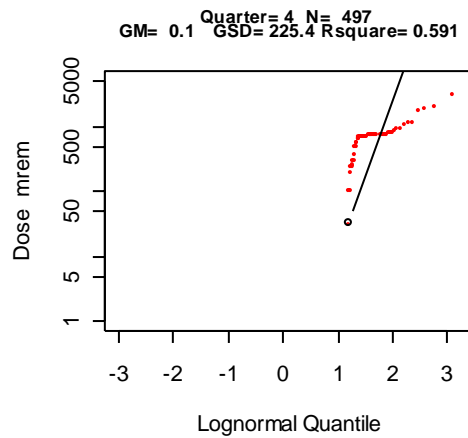

Quarterly Y-12 Film Badge Gamma Dose for 1954