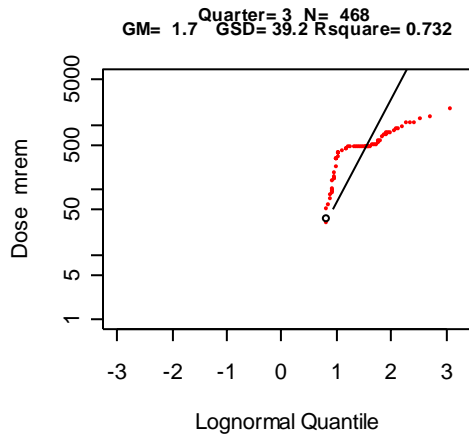

Quarterly Y-12 Film Badge Gamma Dose for 1955