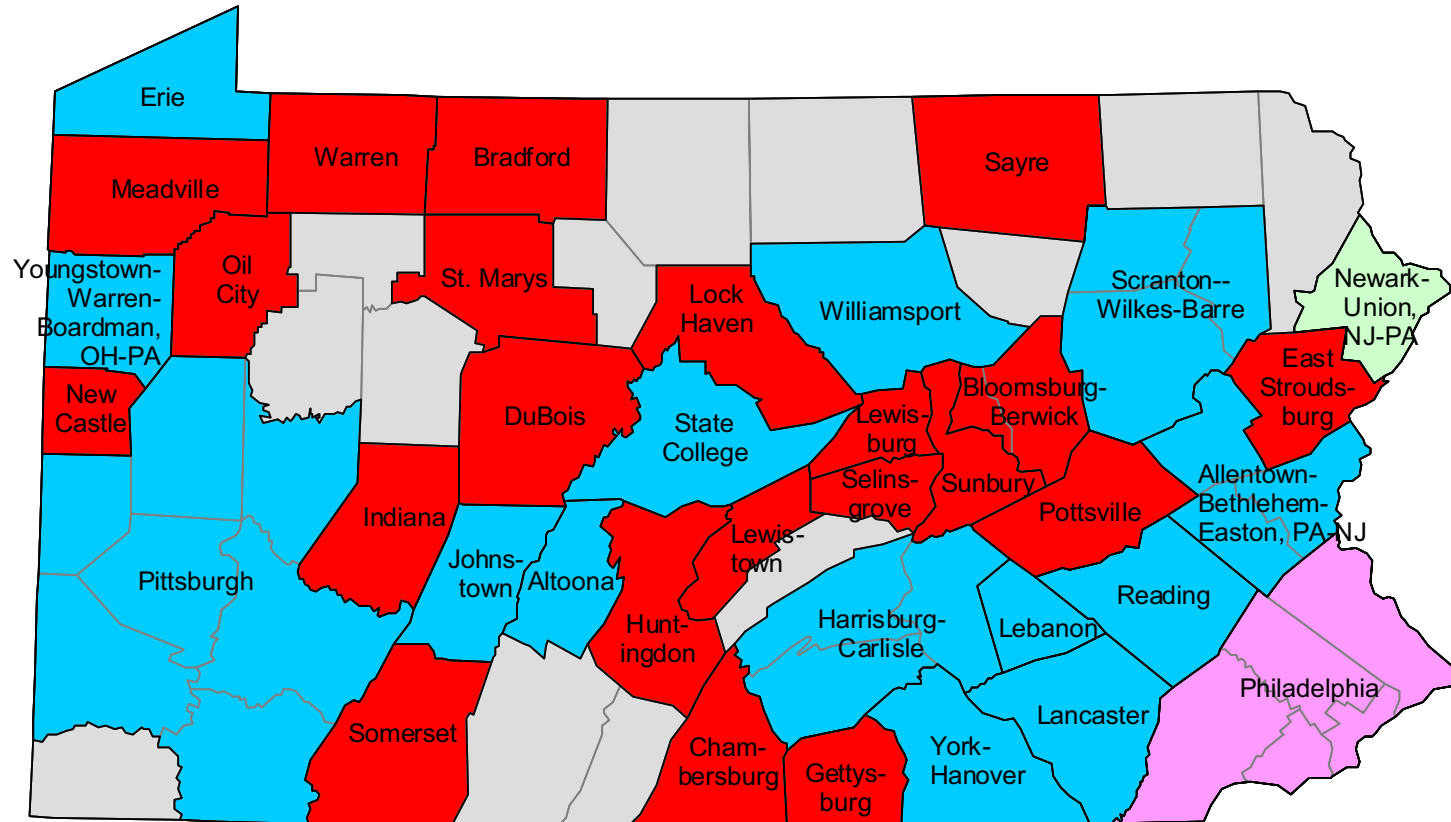

2000-based metropolitan and micropolitan areas in Pennsylvania

- New York-Newark-Edison, NY-NJ-PA MSA
- Philadelphia-Camden-Wilmington, PA-NJ-DE-MD MSA
- Other MSAs

- Micropolitan areas
- Outside CBSA