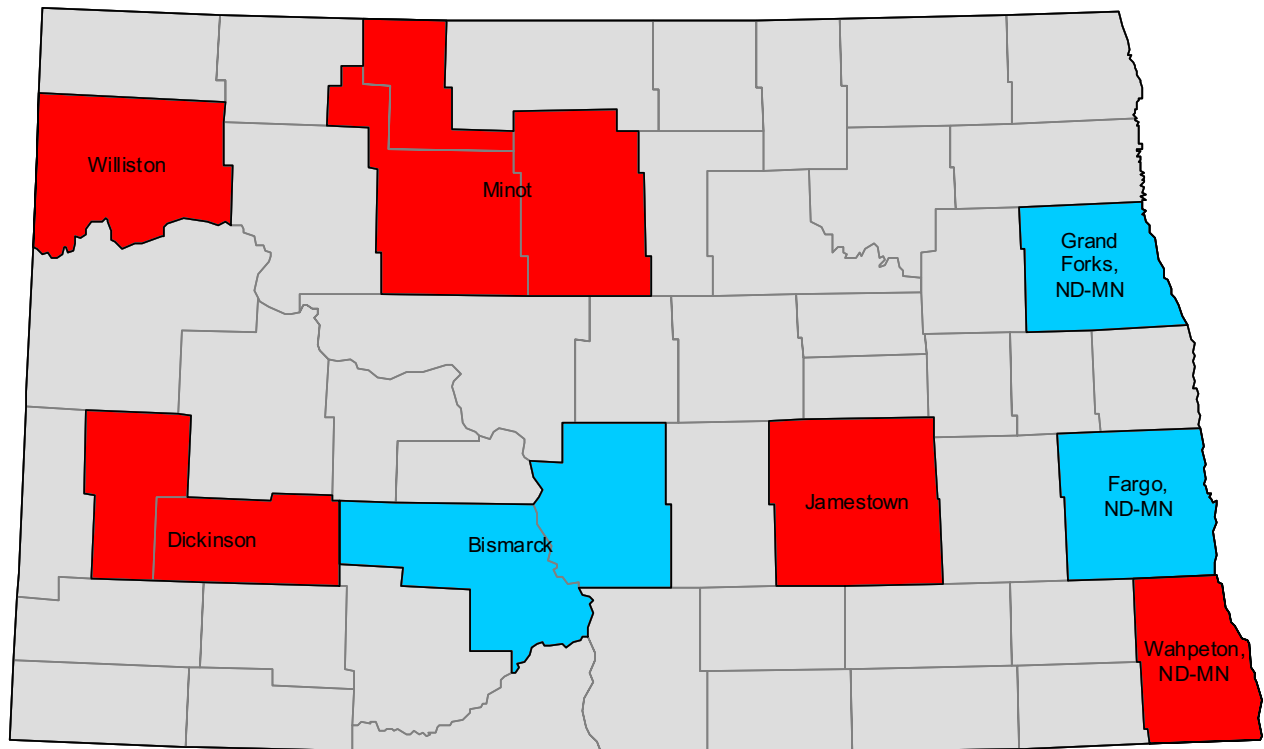

2000-based NECTAs in Massachusetts

- Metropolitan NECTAs
- NECTA divisions
- Micropolitan NECTAs
- Outside NECTA

2000-based metropolitan and micropolitan areas in Michigan

2000-based metropolitan and micropolitan areas in Minnesota

2000-based NECTAs in New Hampshire

-  Metropolitan NECTAs
-  NECTA divisions
-  Micropolitan NECTAs
-  Outside NECTA

2000-based metropolitan areas and divisions in New Jersey

-  New York-Northern New Jersey-Long Island, NY-NJ-PA MSA
-  Philadelphia-Camden-Wilmington, PA-NJ-DE-MD MSA
-  Other MSAs

2000-based metropolitan and micropolitan areas in New Mexico

-  Metropolitan areas
-  Micropolitan areas
-  Outside CBSA

2000-based metropolitan and micropolitan areas in New York

2000-based metropolitan and micropolitan areas in North Carolina

- Metropolitan areas
- Micropolitan areas
- Outside CBSA

2000-based metropolitan and micropolitan areas in North Dakota

-  Metropolitan areas
-  Micropolitan areas
-  Outside CBSA

2000-based metropolitan and micropolitan areas in Ohio