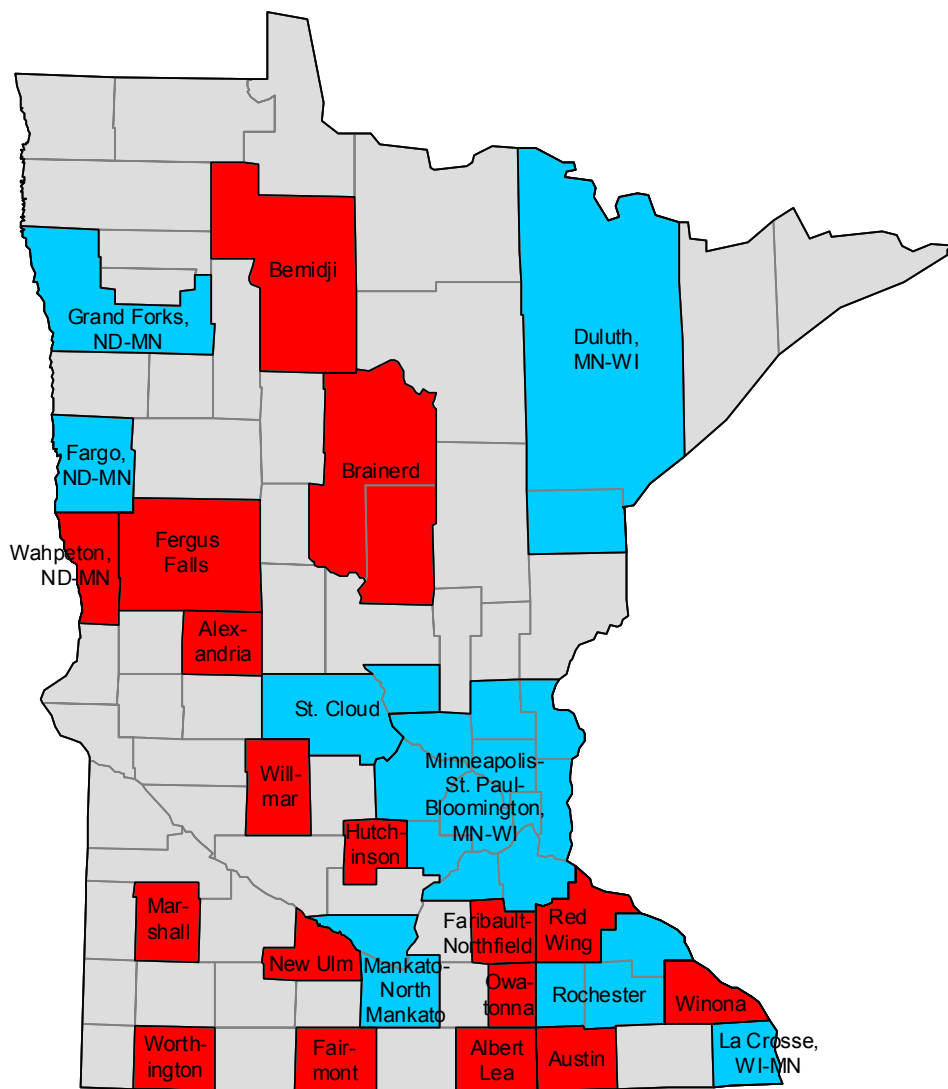

2000-based metropolitan and micropolitan areas in Hawaii

-  Metropolitan areas
-  Micropolitan areas
-  Outside CBSA

2000-based metropolitan and micropolitan areas in Idaho

-  Metropolitan areas
-  Micropolitan areas
-  Outside CBSA

2000-based metropolitan and micropolitan areas in Louisiana

2000-based NECTAs in Maine

2000-based metropolitan and micropolitan areas in Maryland and the District of Columbia

- Metropolitan areas
- Metropolitan divisions
- Micropolitan areas
- Outside CBSA

2000-based NECTAs in Massachusetts

- Metropolitan NECTAs
- NECTA divisions
- Micropolitan NECTAs
- Outside NECTA

2000-based metropolitan and micropolitan areas in Michigan

2000-based metropolitan and micropolitan areas in Minnesota

-  Metropolitan areas
-  Micropolitan areas
-  Outside CBSA

2000-based metropolitan and micropolitan areas in Mississippi

-  Metropolitan areas
-  Micropolitan areas
-  Outside CBSA

2000-based metropolitan and micropolitan areas in Missouri