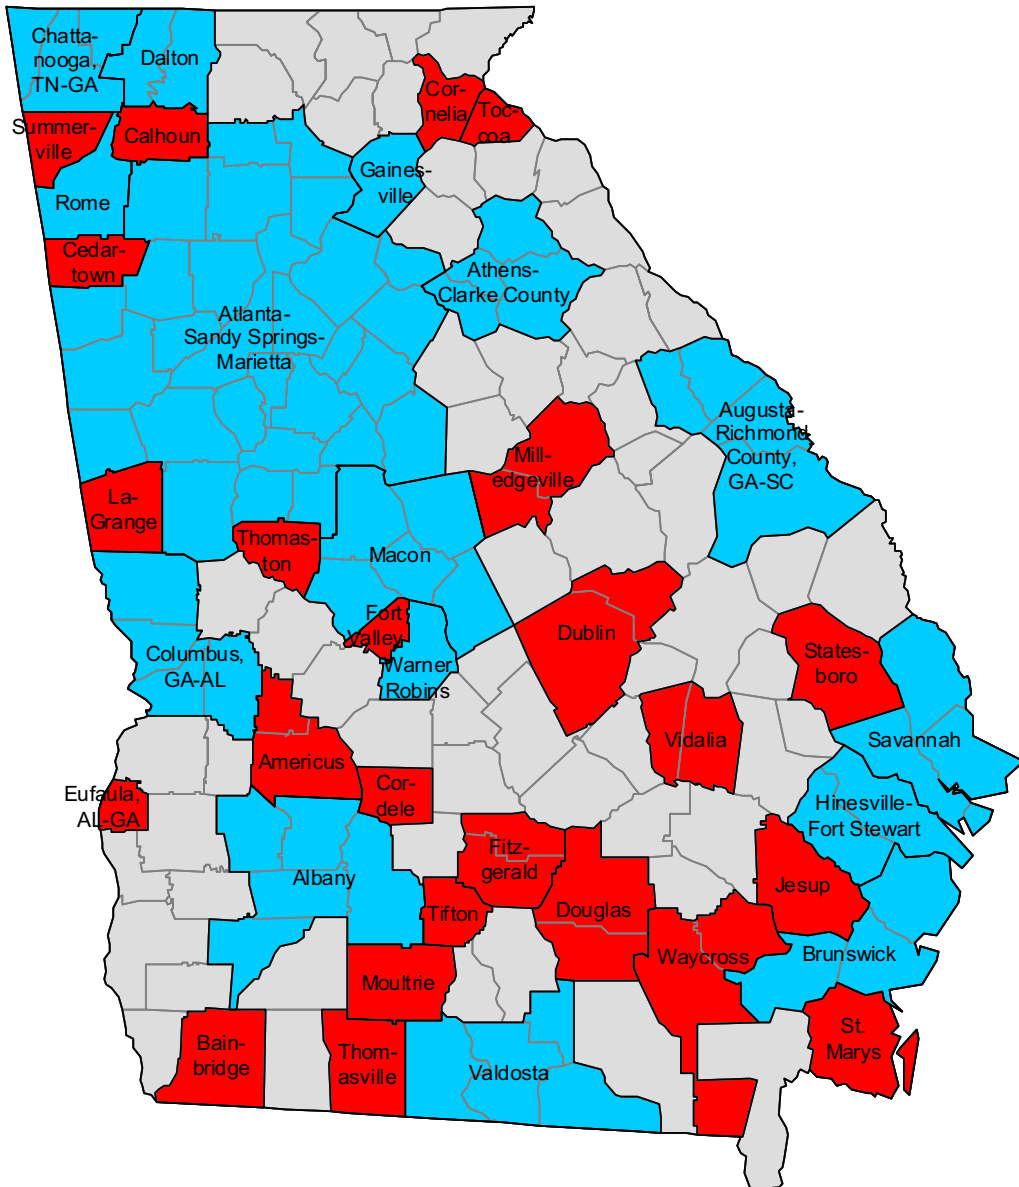

2000-based metropolitan and micropolitan areas in Alabama

2000-based metropolitan and micropolitan areas in Alaska

2000-based metropolitan and micropolitan areas in Arizona

-  Metropolitan areas
-  Micropolitan areas
-  Outside CBSA

2000-based metropolitan and micropolitan areas in Arkansas

-  Metropolitan areas
-  Micropolitan areas
-  Outside CBSA

2000-based metropolitan and micropolitan areas in California

2000-based metropolitan and micropolitan areas in Colorado

- Metropolitan areas
- Micropolitan areas
- Outside CBSA

2000-based NECTAs in Connecticut

2000-based metropolitan and micropolitan areas in Delaware

-  Metropolitan areas
-  Metropolitan divisions
-  Micropolitan areas

2000-based metropolitan and micropolitan areas in Florida

- Metropolitan areas
- Metropolitan divisions
- Micropolitan areas
- Outside CBSA

2000-based metropolitan and micropolitan areas in Georgia

- Metropolitan areas
- Micropolitan areas
- Outside CBSA