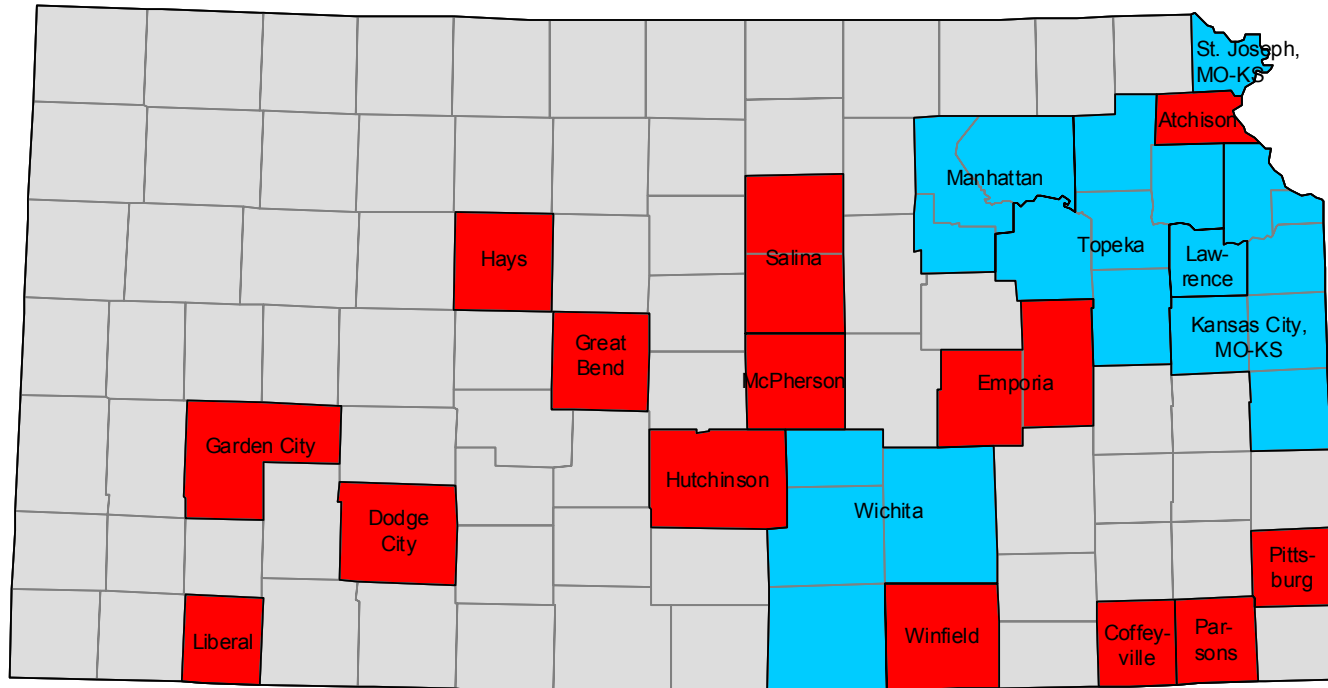

2000-based metropolitan and micropolitan areas in Kansas

- Metropolitan areas
- Micropolitan areas
- Outside CBSA