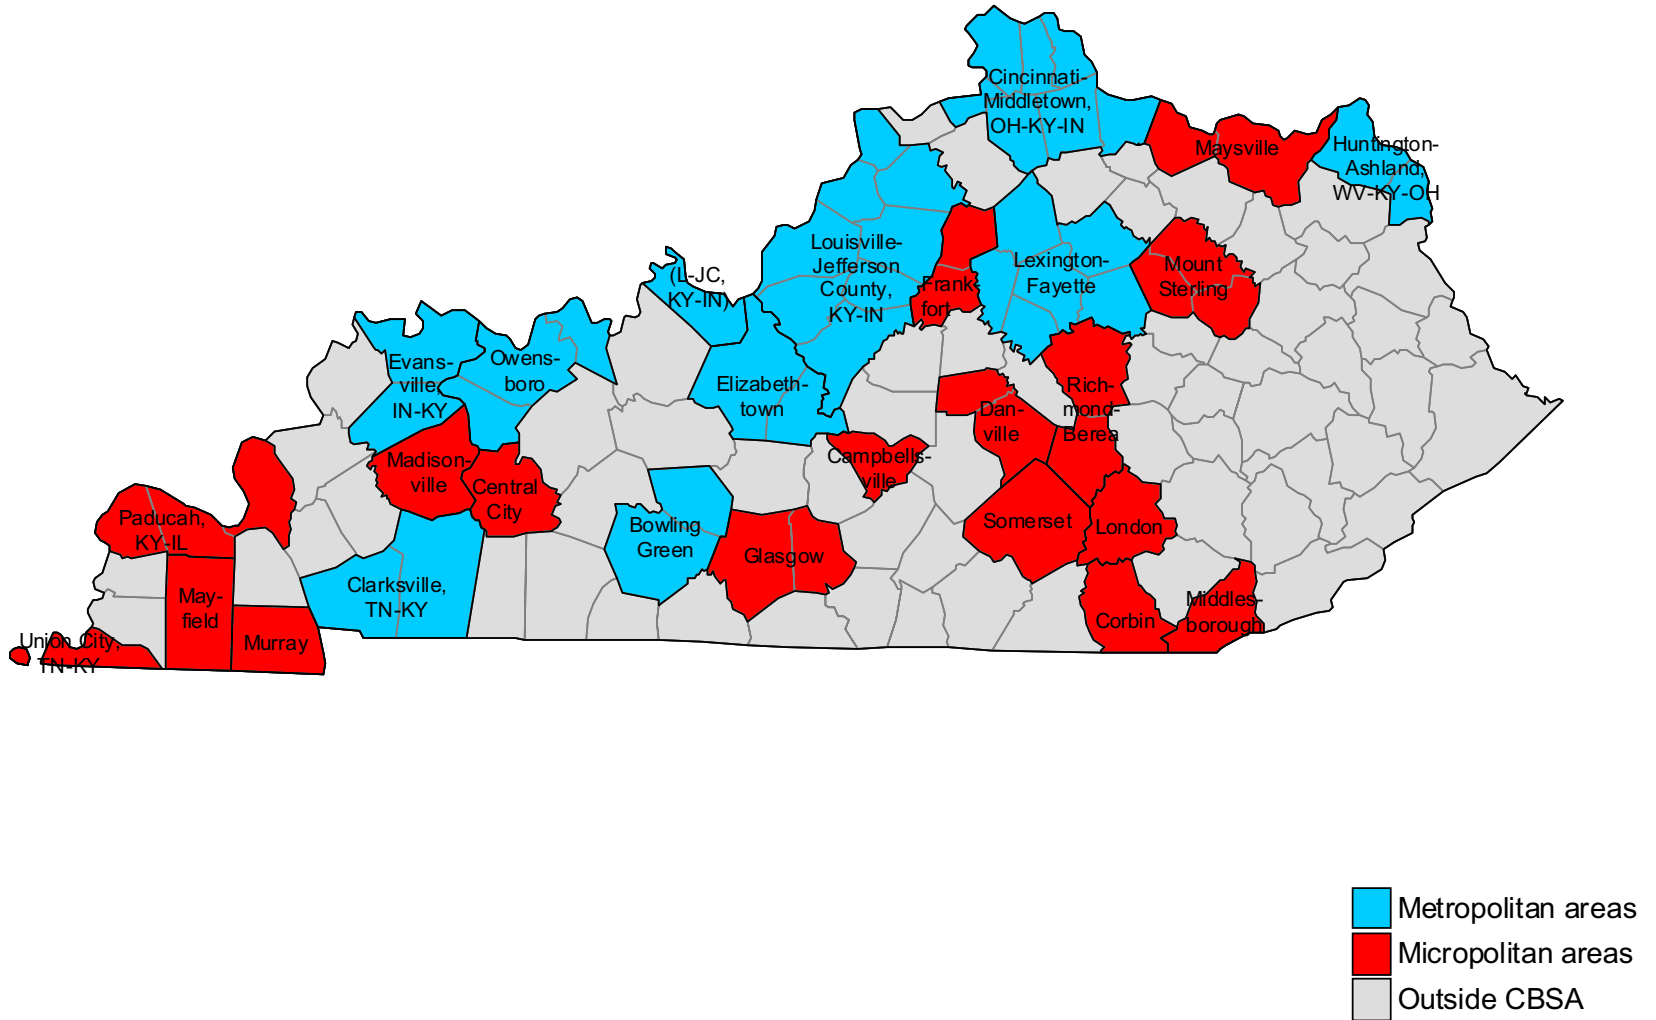

2000-based metropolitan and micropolitan areas in Hawaii

-  Metropolitan areas
-  Micropolitan areas
-  Outside CBSA

2000-based metropolitan and micropolitan areas in Idaho

-  Metropolitan areas
-  Micropolitan areas
-  Outside CBSA

2000-based metropolitan and micropolitan areas in Illinois

- Metropolitan areas
- Metropolitan divisions
- Micropolitan areas
- Outside CBSA

2000-based metropolitan and micropolitan areas in Indiana

2000-based metropolitan and micropolitan areas in Iowa

2000-based metropolitan and micropolitan areas in Louisiana

2000-based NECTAs in Maine

2000-based metropolitan and micropolitan areas in Maryland and the District of Columbia

- Metropolitan areas
- Metropolitan divisions
- Micropolitan areas
- Outside CBSA

2000-based NECTAs in Massachusetts

- Metropolitan NECTAs
- NECTA divisions
- Micropolitan NECTAs
- Outside NECTA

2000-based metropolitan and micropolitan areas in Michigan

2000-based metropolitan and micropolitan areas in Minnesota