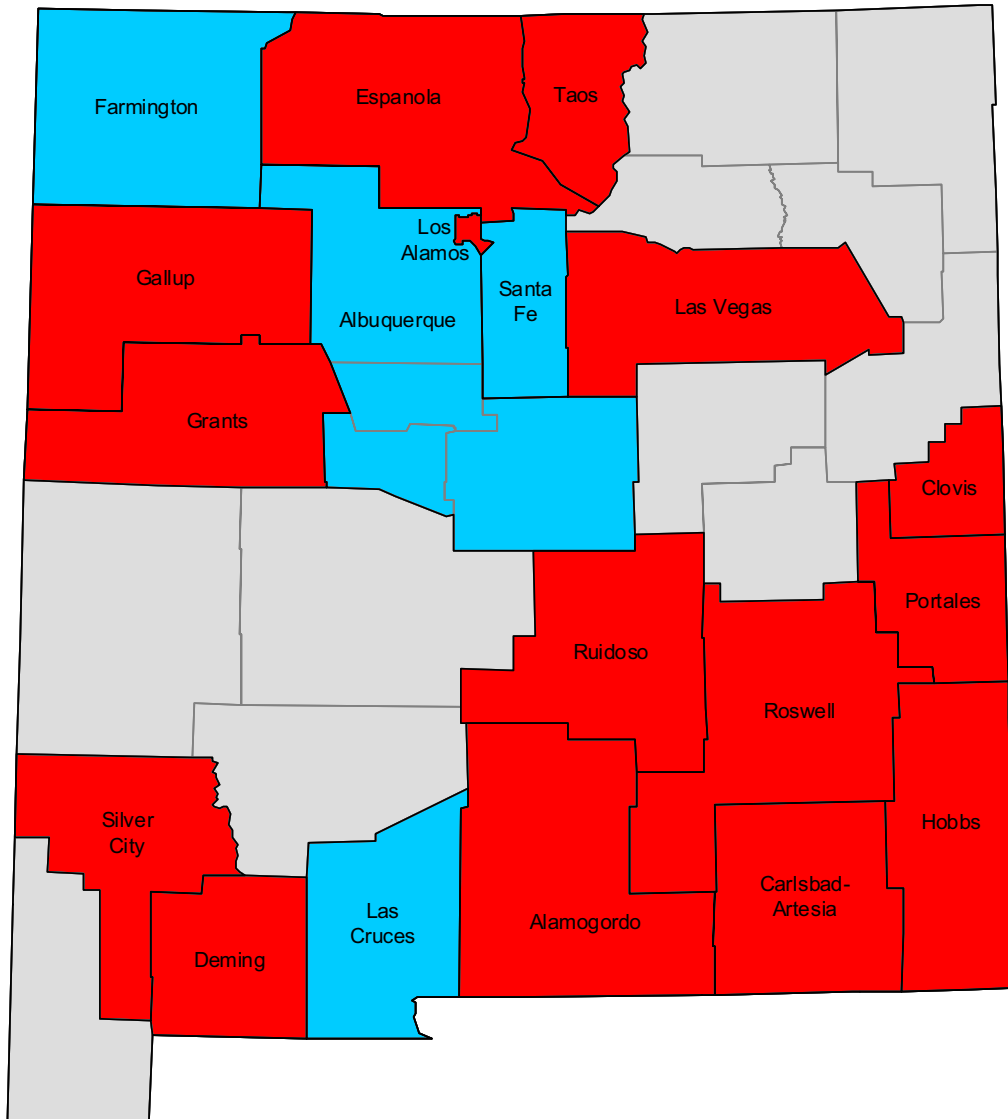

2000-based NECTAs in Massachusetts

- Metropolitan NECTAs
- NECTA divisions
- Micropolitan NECTAs
- Outside NECTA

2000-based metropolitan and micropolitan areas in Michigan

2000-based metropolitan and micropolitan areas in Minnesota

- Metropolitan areas
- Micropolitan areas
- Outside CBSA

2000-based metropolitan and micropolitan areas in Montana

2000-based metropolitan and micropolitan areas in Nebraska

2000-based metropolitan and micropolitan areas in Nevada

2000-based NECTAs in New Hampshire

-  Metropolitan NECTAs
-  NECTA divisions
-  Micropolitan NECTAs
-  Outside NECTA

2000-based metropolitan areas and divisions in New Jersey

-  New York-Northern New Jersey-Long Island, NY-NJ-PA MSA
-  Philadelphia-Camden-Wilmington, PA-NJ-DE-MD MSA
-  Other MSAs

2000-based metropolitan and micropolitan areas in New Mexico

-  Metropolitan areas
-  Micropolitan areas
-  Outside CBSA

2000-based metropolitan and micropolitan areas in New York

2000-based metropolitan and micropolitan areas in North Carolina