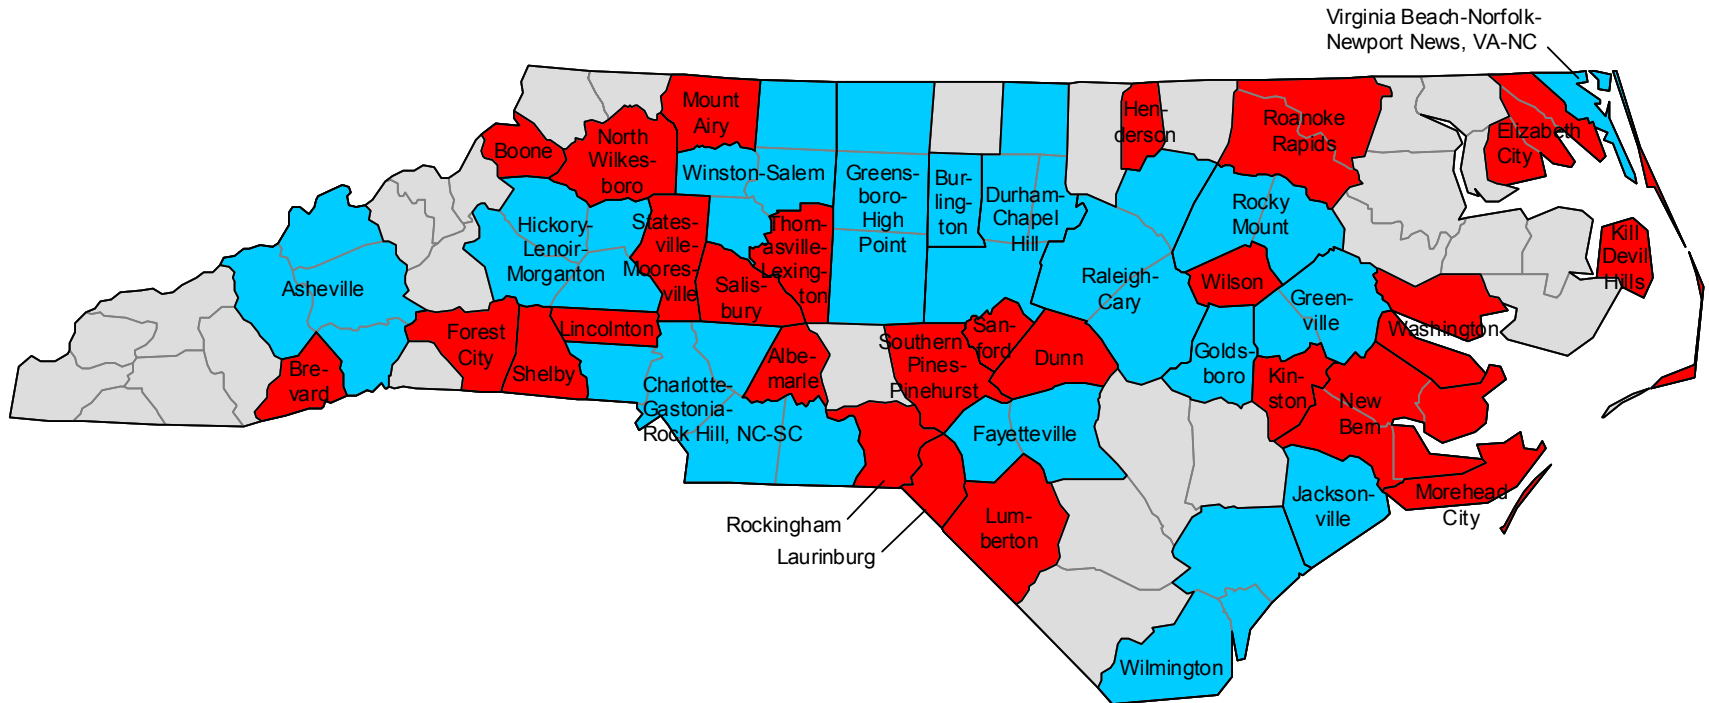

2000-based NECTAs in Massachusetts

- Metropolitan NECTAs
- NECTA divisions
- Micropolitan NECTAs
- Outside NECTA

2000-based metropolitan and micropolitan areas in Michigan

2000-based metropolitan and micropolitan areas in Minnesota

2000-based NECTAs in New Hampshire

-  Metropolitan NECTAs
-  NECTA divisions
-  Micropolitan NECTAs
-  Outside NECTA

2000-based metropolitan areas and divisions in New Jersey

-  New York-Northern New Jersey-Long Island, NY-NJ-PA MSA
-  Philadelphia-Camden-Wilmington, PA-NJ-DE-MD MSA
-  Other MSAs

2000-based metropolitan and micropolitan areas in New Mexico

-  Metropolitan areas
-  Micropolitan areas
-  Outside CBSA

2000-based metropolitan and micropolitan areas in New York

2000-based metropolitan and micropolitan areas in North Carolina

- Metropolitan areas
- Micropolitan areas
- Outside CBSA

2000-based metropolitan and micropolitan areas in North Dakota

-  Metropolitan areas
-  Micropolitan areas
-  Outside CBSA

2000-based metropolitan and micropolitan areas in Ohio