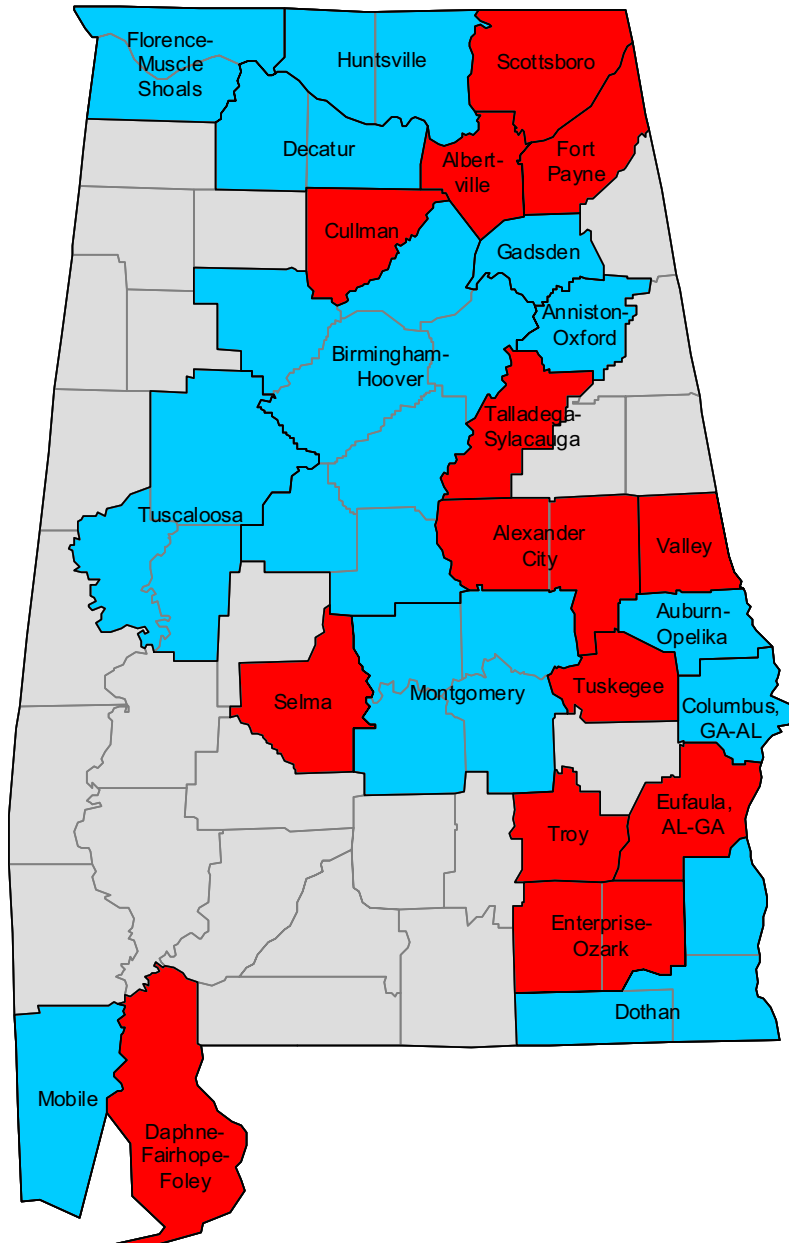

2000-based metropolitan and micropolitan areas in Alabama

2000-based metropolitan and micropolitan areas in Alaska

2000-based metropolitan and micropolitan areas in Arizona

-  Metropolitan areas
-  Micropolitan areas
-  Outside CBSA

2000-based metropolitan and micropolitan areas in Arkansas

-  Metropolitan areas
-  Micropolitan areas
-  Outside CBSA

2000-based metropolitan and micropolitan areas in California

2000-based metropolitan and micropolitan areas in Colorado

- Metropolitan areas
- Micropolitan areas
- Outside CBSA

2000-based NECTAs in Connecticut

2000-based metropolitan and micropolitan areas in Delaware

-  Metropolitan areas
-  Metropolitan divisions
-  Micropolitan areas

2000-based metropolitan and micropolitan areas in Florida

- Metropolitan areas
- Metropolitan divisions
- Micropolitan areas
- Outside CBSA

2000-based metropolitan and micropolitan areas in Georgia

- Metropolitan areas
- Micropolitan areas
- Outside CBSA