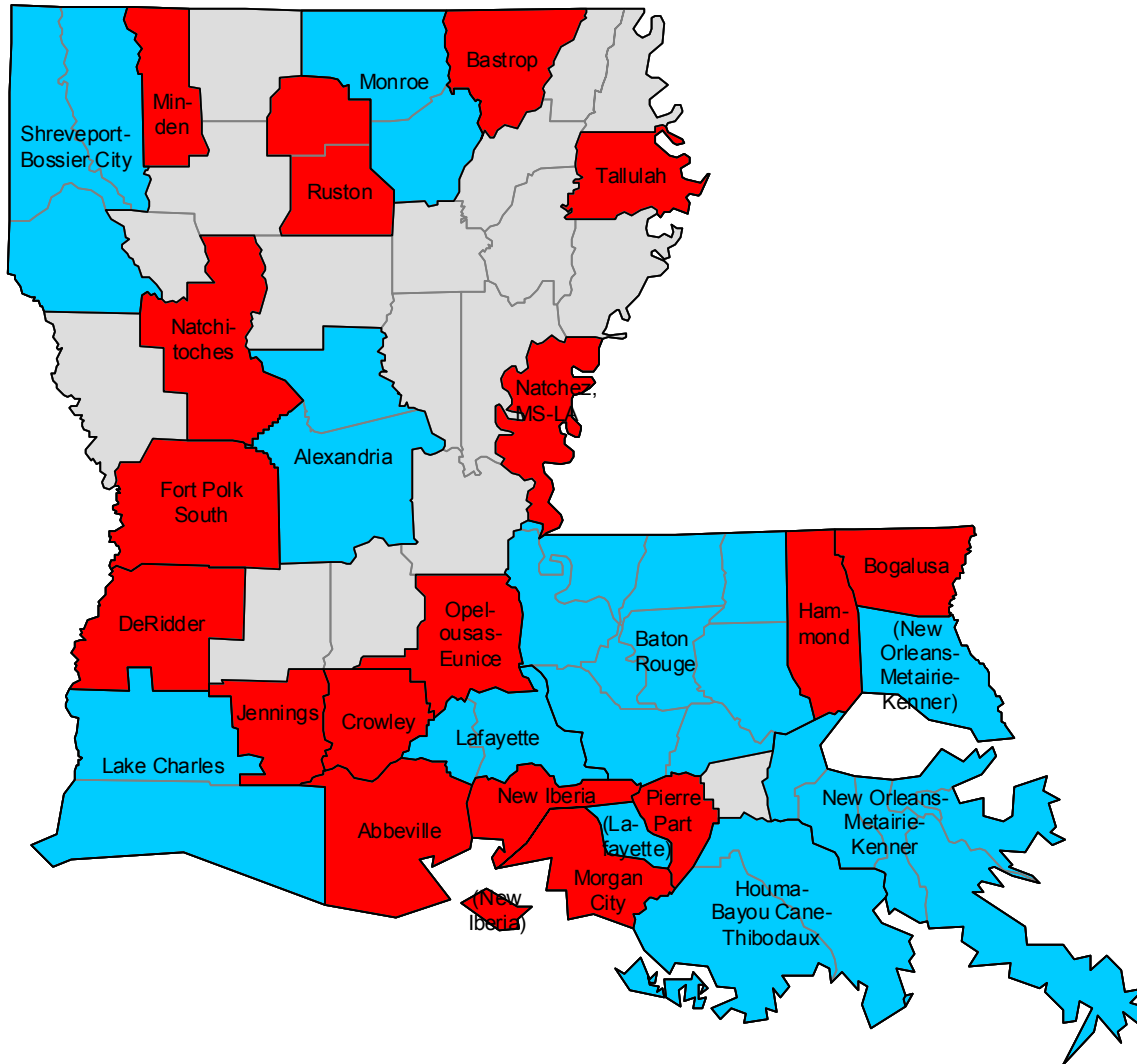

2000-based metropolitan and micropolitan areas in Illinois

- Metropolitan areas
- Metropolitan divisions
- Micropolitan areas
- Outside CBSA

2000-based metropolitan and micropolitan areas in Indiana

2000-based metropolitan and micropolitan areas in Iowa

-  Metropolitan areas
-  Micropolitan areas
-  Outside CBSA

2000-based metropolitan and micropolitan areas in Kansas

- Metropolitan areas
- Micropolitan areas
- Outside CBSA

2000-based metropolitan and micropolitan areas in Kentucky

2000-based metropolitan and micropolitan areas in Louisiana

2000-based NECTAs in Maine

2000-based metropolitan and micropolitan areas in Maryland and the District of Columbia

- Metropolitan areas
- Metropolitan divisions
- Micropolitan areas
- Outside CBSA

2000-based NECTAs in Massachusetts

- Metropolitan NECTAs
- NECTA divisions
- Micropolitan NECTAs
- Outside NECTA

2000-based metropolitan and micropolitan areas in Michigan

2000-based metropolitan and micropolitan areas in Minnesota