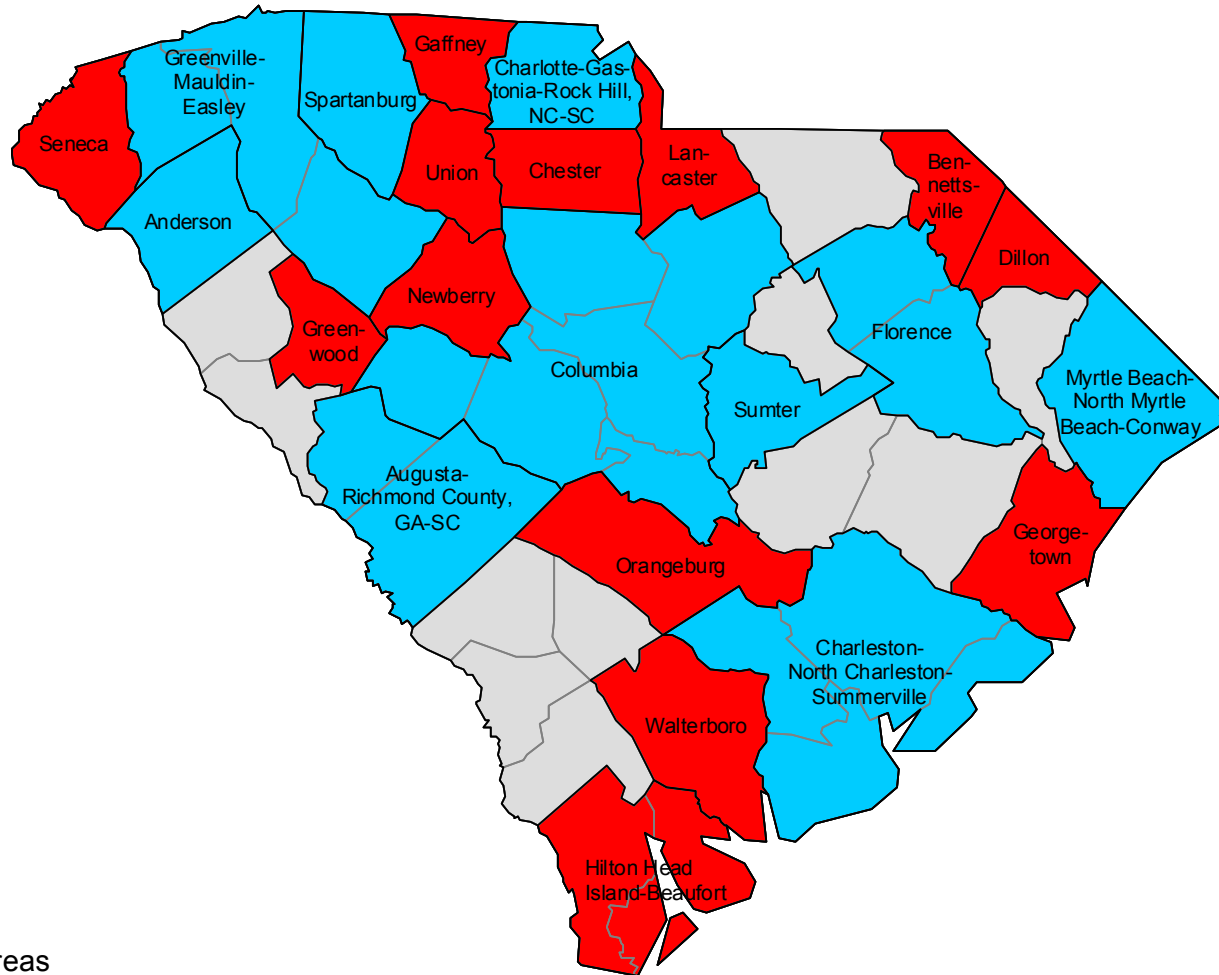

2000-based NECTAs in Massachusetts

- Metropolitan NECTAs
- NECTA divisions
- Micropolitan NECTAs
- Outside NECTA

2000-based metropolitan and micropolitan areas in Michigan

2000-based metropolitan and micropolitan areas in Minnesota

-  Metropolitan areas
-  Micropolitan areas
-  Outside CBSA

2000-based metropolitan and micropolitan areas in Oklahoma

- Metropolitan areas
- Micropolitan areas
- Outside CBSA

2000-based metropolitan and micropolitan areas in Oregon

-  Micropolitan areas
-  Outside CBSA

2000-based metropolitan and micropolitan areas in Puerto Rico

- Metropolitan areas
- Micropolitan areas
- Outside CBSA

2000-based NECTAs in Rhode Island

- Metropolitan NECTAs
- Outside NECTA

2000-based metropolitan and micropolitan areas in South Carolina

-  Metropolitan areas
-  Micropolitan areas
-  Outside CBSA

2000-based metropolitan and micropolitan areas in South Dakota

2000-based metropolitan and micropolitan areas in Tennessee