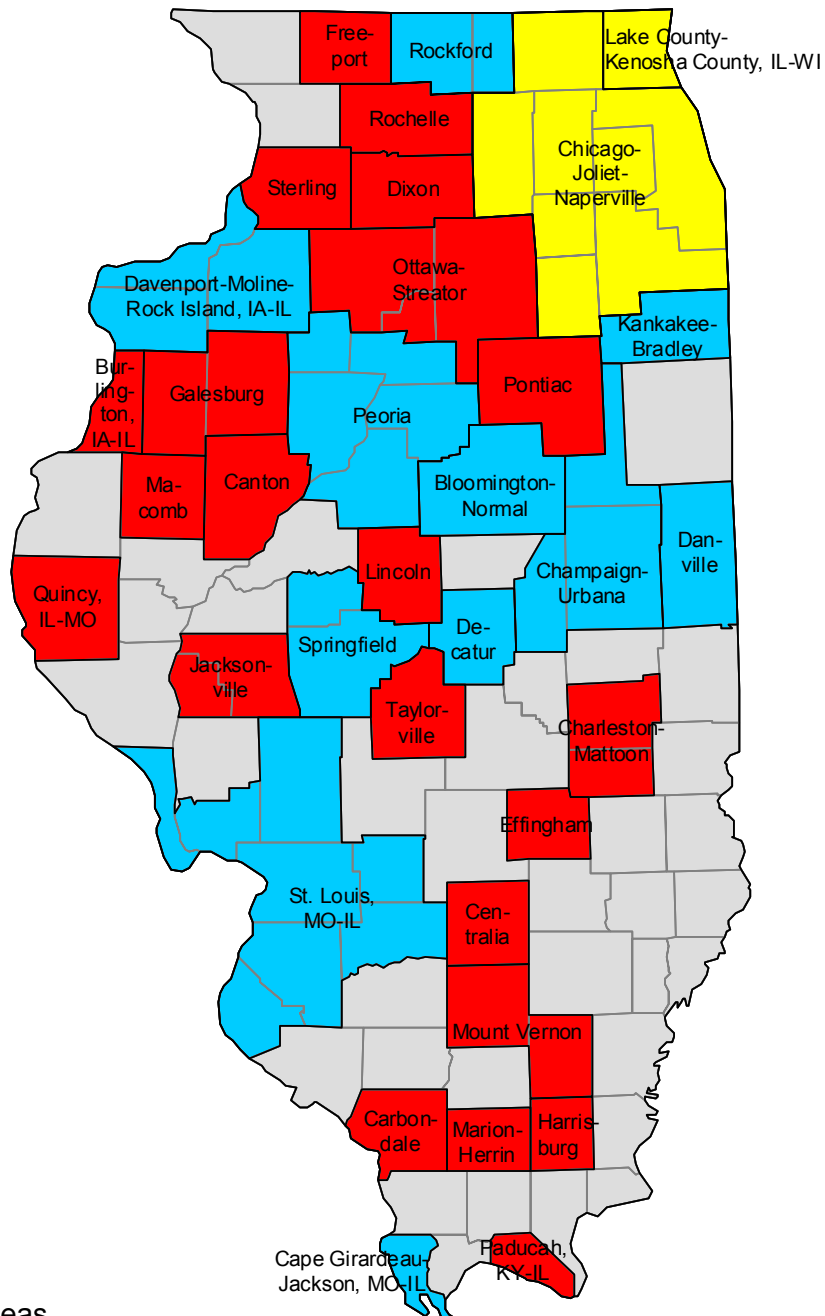

2000-based metropolitan and micropolitan areas in Alabama

2000-based metropolitan and micropolitan areas in Alaska

2000-based metropolitan and micropolitan areas in Arizona

-  Metropolitan areas
-  Micropolitan areas
-  Outside CBSA

2000-based metropolitan and micropolitan areas in Florida

- Metropolitan areas
- Metropolitan divisions
- Micropolitan areas
- Outside CBSA

2000-based metropolitan and micropolitan areas in Georgia

- Metropolitan areas
- Micropolitan areas
- Outside CBSA

2000-based metropolitan and micropolitan areas in Hawaii

-  Metropolitan areas
-  Micropolitan areas
-  Outside CBSA

2000-based metropolitan and micropolitan areas in Idaho

-  Metropolitan areas
-  Micropolitan areas
-  Outside CBSA

2000-based metropolitan and micropolitan areas in Illinois

- Metropolitan areas
- Metropolitan divisions
- Micropolitan areas
- Outside CBSA

2000-based metropolitan and micropolitan areas in Indiana

2000-based metropolitan and micropolitan areas in Iowa