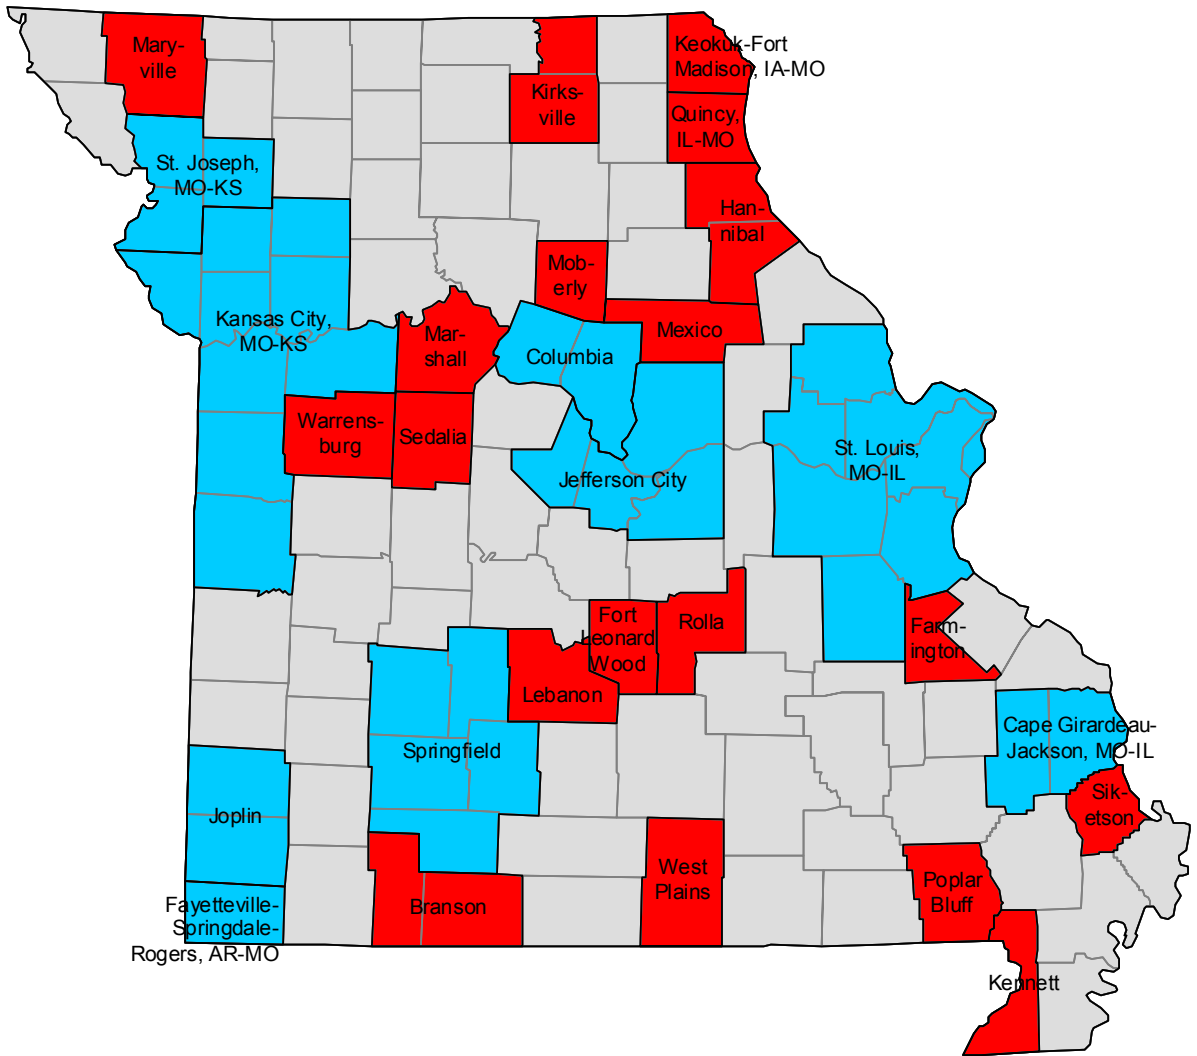

2000-based metropolitan and micropolitan areas in Illinois

- Metropolitan areas
- Metropolitan divisions
- Micropolitan areas
- Outside CBSA

2000-based metropolitan and micropolitan areas in Indiana

2000-based metropolitan and micropolitan areas in Iowa

2000-based metropolitan and micropolitan areas in Louisiana

2000-based NECTAs in Maine

2000-based metropolitan and micropolitan areas in Maryland and the District of Columbia

- Metropolitan areas
- Metropolitan divisions
- Micropolitan areas
- Outside CBSA

2000-based NECTAs in Massachusetts

- Metropolitan NECTAs
- NECTA divisions
- Micropolitan NECTAs
- Outside NECTA

2000-based metropolitan and micropolitan areas in Michigan

2000-based metropolitan and micropolitan areas in Minnesota

-  Metropolitan areas
-  Micropolitan areas
-  Outside CBSA

2000-based metropolitan and micropolitan areas in Mississippi

-  Metropolitan areas
-  Micropolitan areas
-  Outside CBSA

2000-based metropolitan and micropolitan areas in Missouri