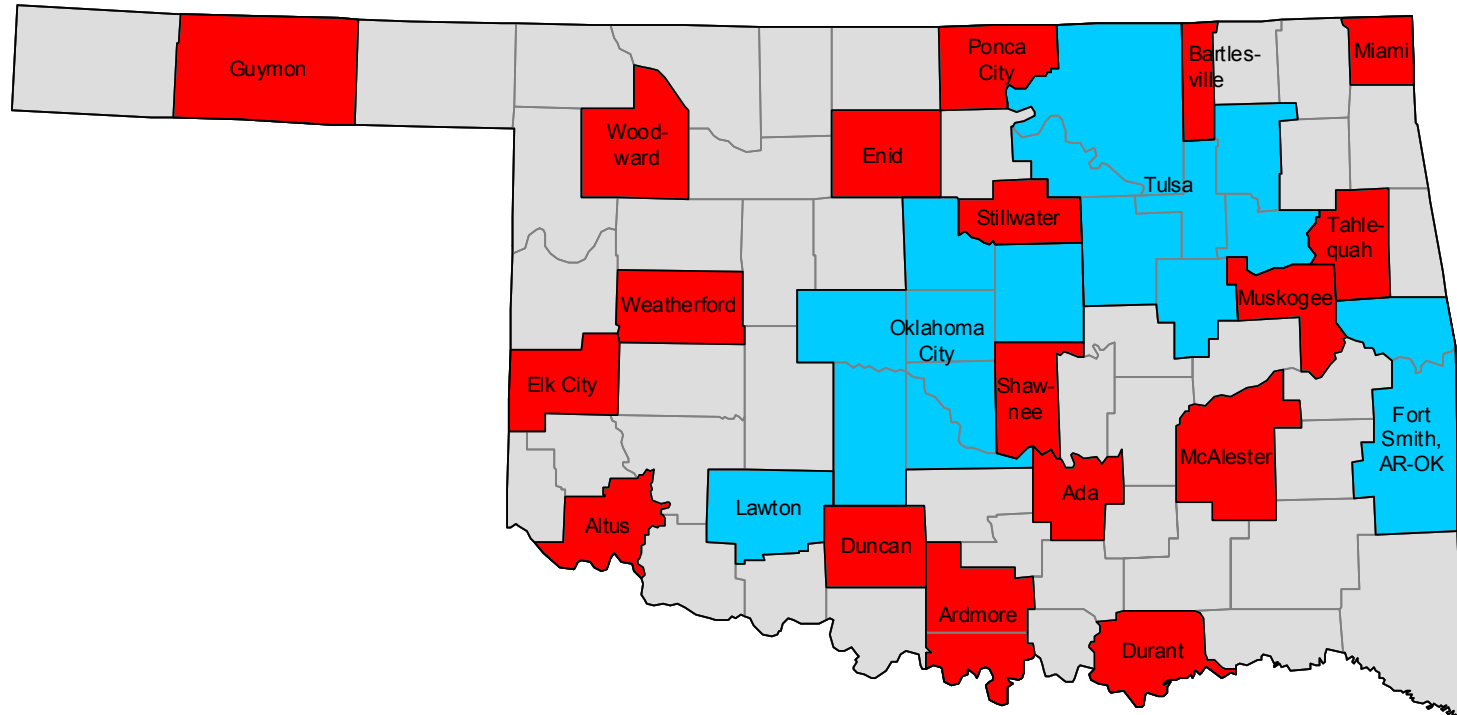

2000-based NECTAs in New Hampshire

-  Metropolitan NECTAs
-  NECTA divisions
-  Micropolitan NECTAs
-  Outside NECTA

2000-based metropolitan areas and divisions in New Jersey

-  New York-Northern New Jersey-Long Island, NY-NJ-PA MSA
-  Philadelphia-Camden-Wilmington, PA-NJ-DE-MD MSA
-  Other MSAs

2000-based metropolitan and micropolitan areas in New Mexico

-  Metropolitan areas
-  Micropolitan areas
-  Outside CBSA

2000-based metropolitan and micropolitan areas in New York

2000-based metropolitan and micropolitan areas in North Carolina

- Metropolitan areas
- Micropolitan areas
- Outside CBSA

2000-based metropolitan and micropolitan areas in North Dakota

-  Metropolitan areas
-  Micropolitan areas
-  Outside CBSA

2000-based metropolitan and micropolitan areas in Ohio

-  Metropolitan areas
-  Micropolitan areas
-  Outside CBSA

2000-based metropolitan and micropolitan areas in Oklahoma

- Metropolitan areas
- Micropolitan areas
- Outside CBSA

2000-based metropolitan and micropolitan areas in Oregon