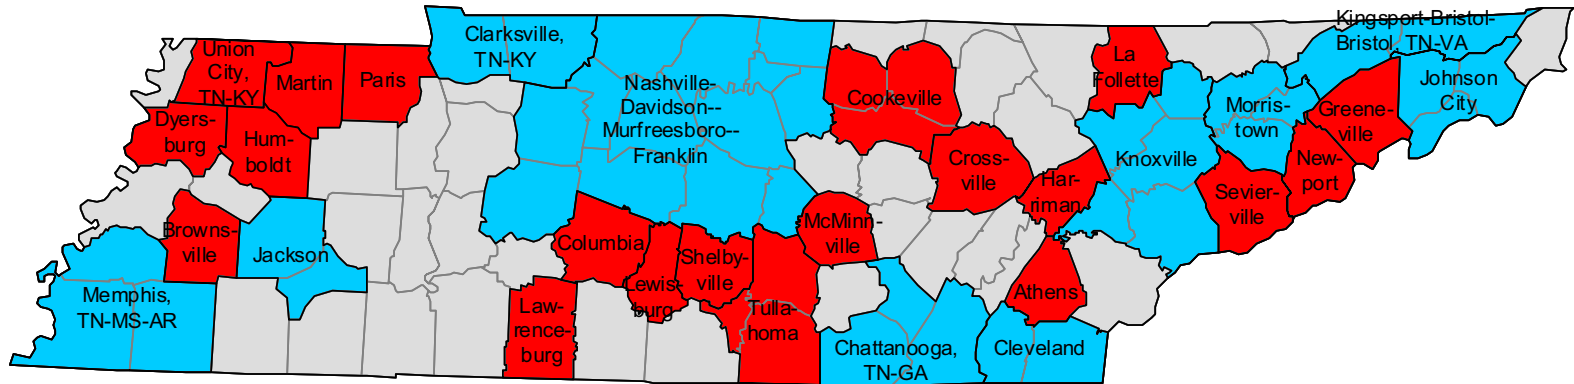

2000-based NECTAs in Massachusetts

- Metropolitan NECTAs
- NECTA divisions
- Micropolitan NECTAs
- Outside NECTA

2000-based metropolitan and micropolitan areas in Michigan

2000-based metropolitan and micropolitan areas in Minnesota

2000-based NECTAs in New Hampshire

-  Metropolitan NECTAs
-  NECTA divisions
-  Micropolitan NECTAs
-  Outside NECTA

2000-based metropolitan areas and divisions in New Jersey

-  New York-Northern New Jersey-Long Island, NY-NJ-PA MSA
-  Philadelphia-Camden-Wilmington, PA-NJ-DE-MD MSA
-  Other MSAs

-  Micropolitan areas
-  Outside CBSA

2000-based metropolitan and micropolitan areas in Puerto Rico

- Metropolitan areas
- Micropolitan areas
- Outside CBSA

2000-based NECTAs in Rhode Island

- Metropolitan NECTAs
- Outside NECTA

2000-based metropolitan and micropolitan areas in South Carolina

-  Metropolitan areas
-  Micropolitan areas
-  Outside CBSA

2000-based metropolitan and micropolitan areas in South Dakota

2000-based metropolitan and micropolitan areas in Tennessee