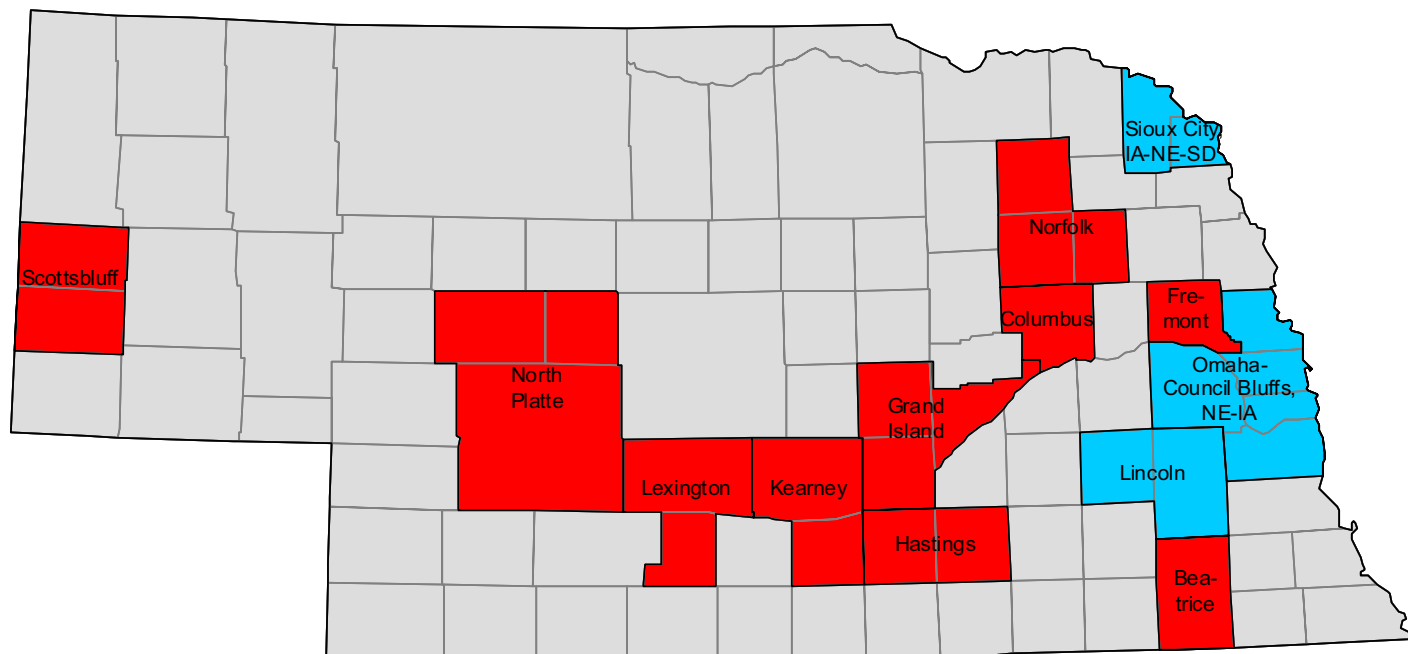

2000-based NECTAs in Massachusetts

- Metropolitan NECTAs
- NECTA divisions
- Micropolitan NECTAs
- Outside NECTA

2000-based metropolitan and micropolitan areas in Michigan

2000-based metropolitan and micropolitan areas in Minnesota

-  Metropolitan areas
-  Micropolitan areas
-  Outside CBSA

2000-based metropolitan and micropolitan areas in Mississippi

-  Metropolitan areas
-  Micropolitan areas
-  Outside CBSA

2000-based metropolitan and micropolitan areas in Missouri

- Metropolitan areas
- Micropolitan areas
- Outside CBSA

2000-based metropolitan and micropolitan areas in Montana

2000-based metropolitan and micropolitan areas in Nebraska

2000-based metropolitan and micropolitan areas in Nevada

2000-based NECTAs in New Hampshire

-  Metropolitan NECTAs
-  NECTA divisions
-  Micropolitan NECTAs
-  Outside NECTA

2000-based metropolitan areas and divisions in New Jersey

-  New York-Northern New Jersey-Long Island, NY-NJ-PA MSA
-  Philadelphia-Camden-Wilmington, PA-NJ-DE-MD MSA
-  Other MSAs