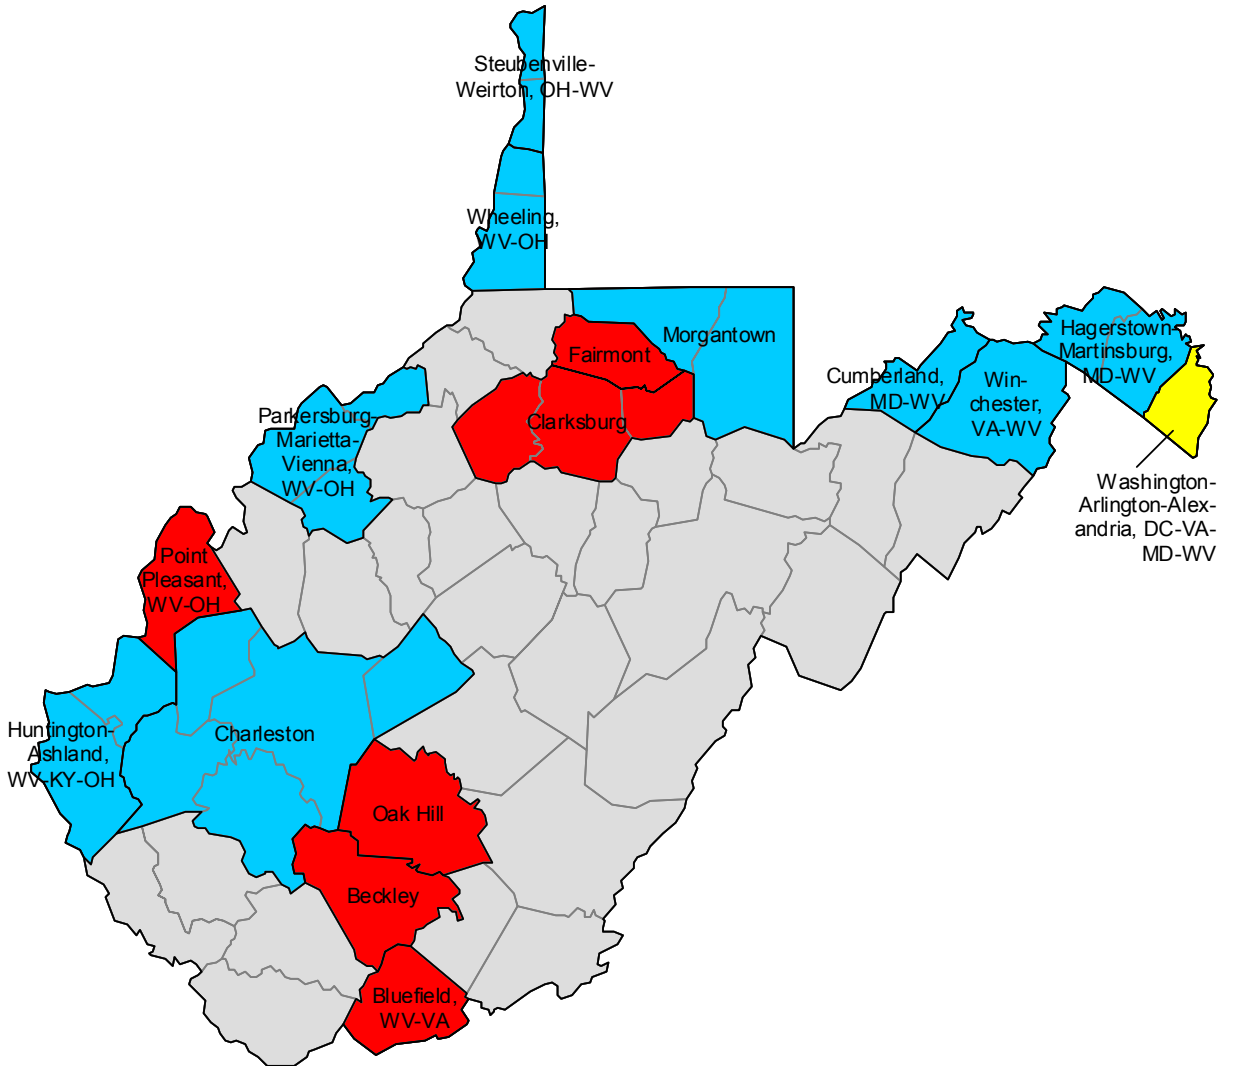

2000-based metropolitan and micropolitan areas in West Virginia

- Metropolitan areas
- Metropolitan divisions
- Micropolitan areas
- Outside CBSA