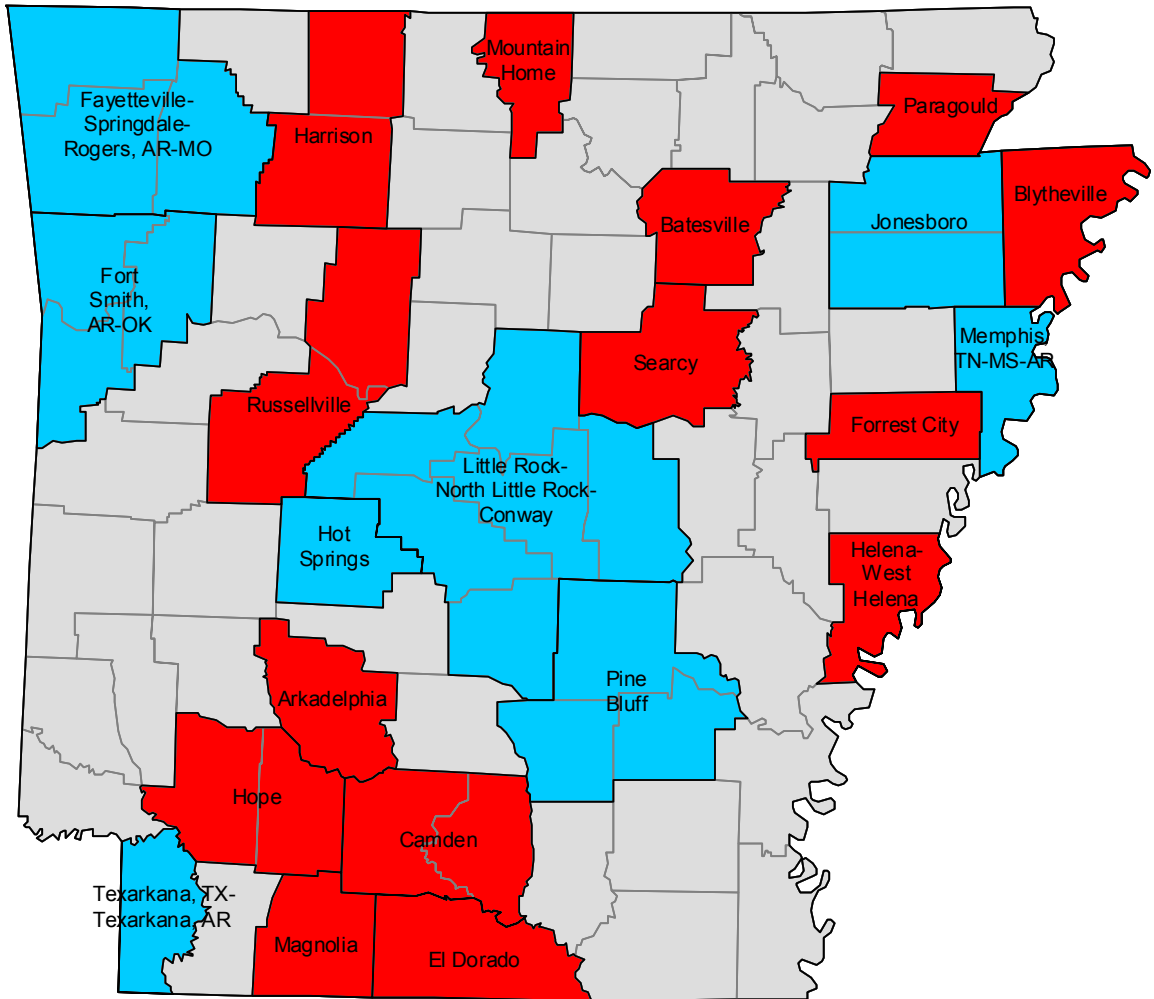

2000-based metropolitan and micropolitan areas in Alabama

2000-based metropolitan and micropolitan areas in Alaska

2000-based metropolitan and micropolitan areas in Arizona

-  Metropolitan areas
-  Micropolitan areas
-  Outside CBSA

2000-based metropolitan and micropolitan areas in Arkansas

-  Metropolitan areas
-  Micropolitan areas
-  Outside CBSA

2000-based metropolitan and micropolitan areas in California

2000-based metropolitan and micropolitan areas in Colorado

- Metropolitan areas
- Micropolitan areas
- Outside CBSA

2000-based NECTAs in Connecticut

2000-based metropolitan and micropolitan areas in Delaware

-  Metropolitan areas
-  Metropolitan divisions
-  Micropolitan areas

2000-based metropolitan and micropolitan areas in Florida

- Metropolitan areas
- Metropolitan divisions
- Micropolitan areas
- Outside CBSA

2000-based metropolitan and micropolitan areas in Georgia

- Metropolitan areas
- Micropolitan areas
- Outside CBSA