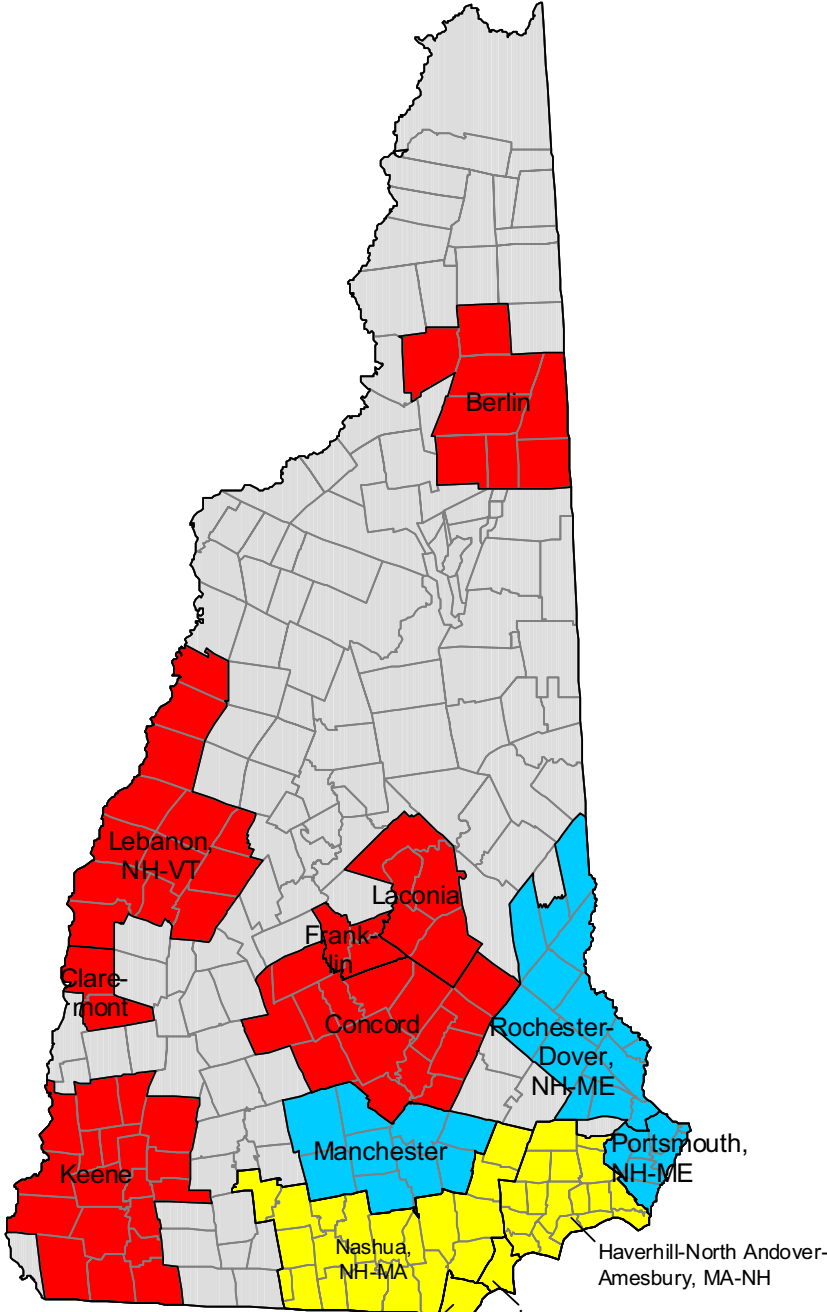

2000-based NECTAs in New Hampshire

- Metropolitan NECTAs
- NECTA divisions
- Micropolitan NECTAs
- Outside NECTA