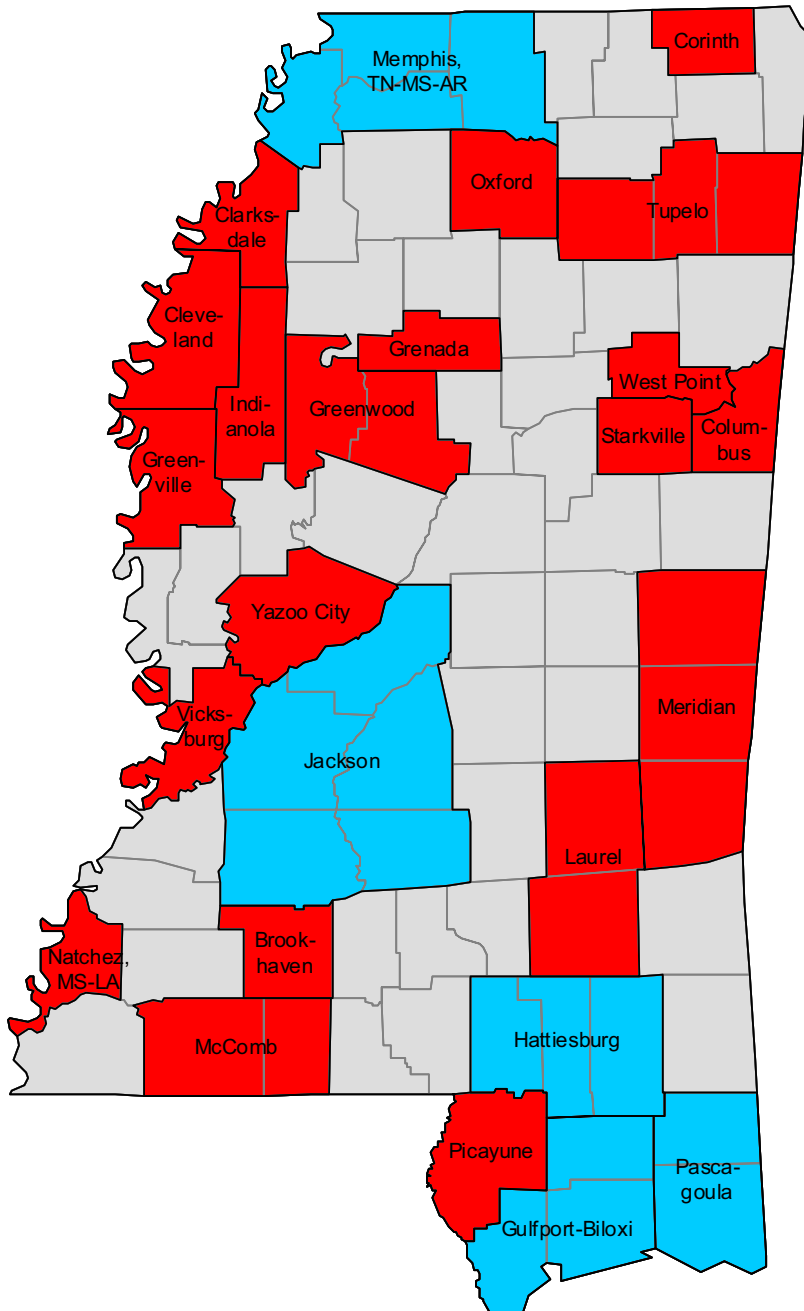

2000-based metropolitan and micropolitan areas in Mississippi

- Metropolitan areas
- Micropolitan areas
- Outside CBSA