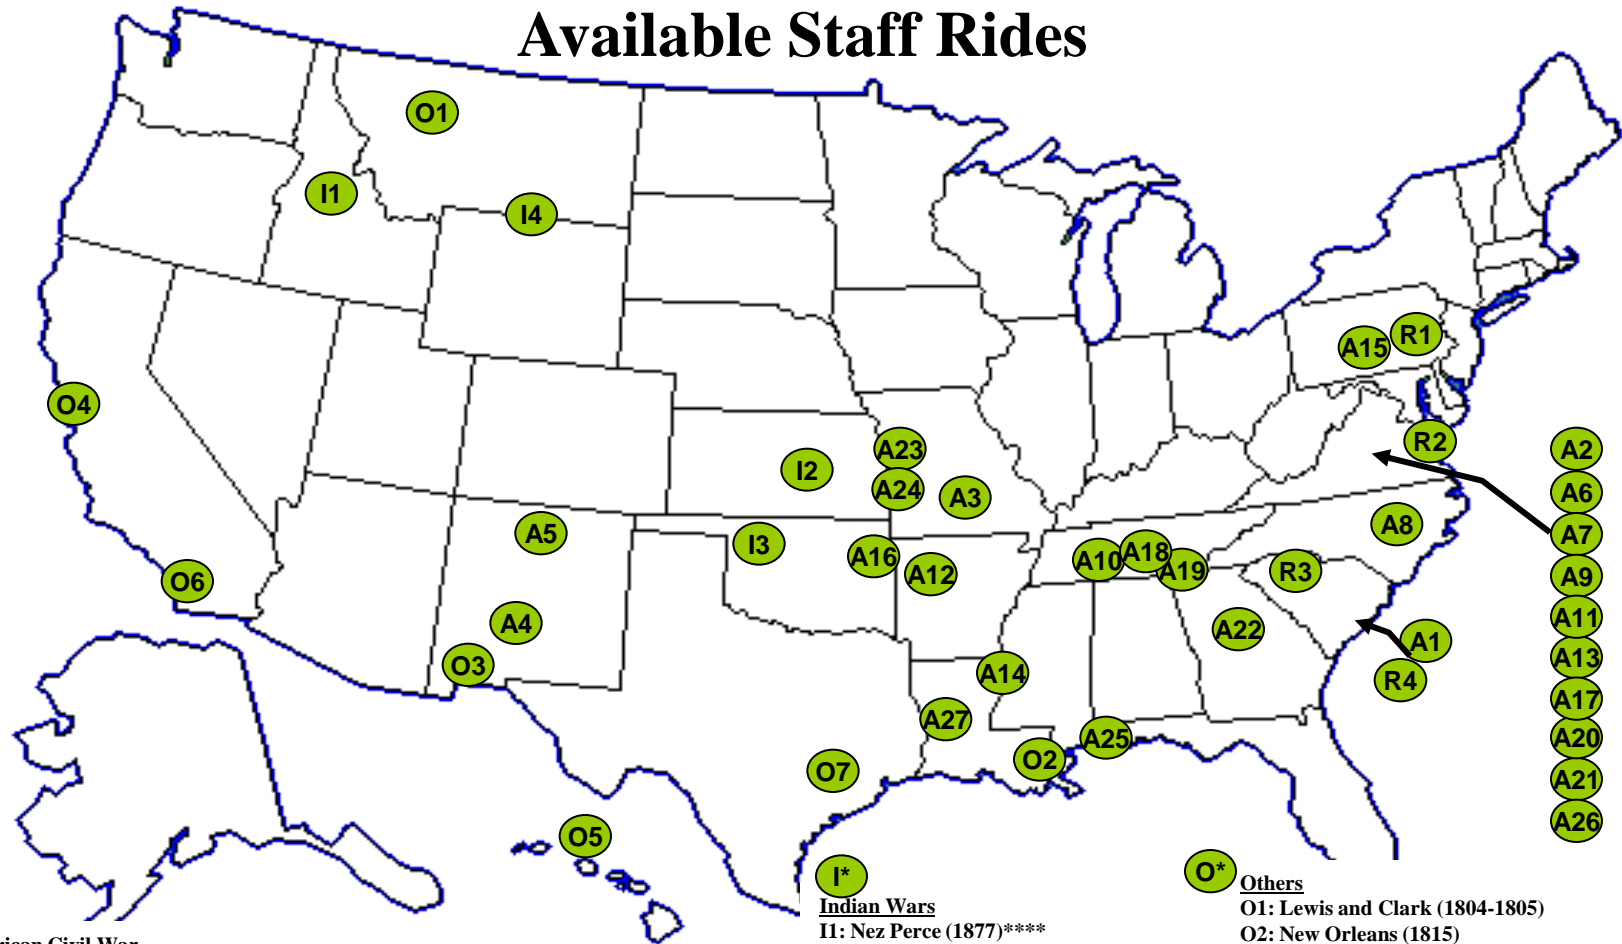

Combat Studies Institute

Available Staff Rides

A*

American Civil War

- A1: Charleston (1861-1865)
- A2: 1st Manassas (1861)
- A3: Wilson Creek (1861)
- A4: Valverde (1862)
- A5: Glorieta (1862)
- A6: 2d Manassas (1862)
- A7: Antietam (1862)
- A8: Bentonville (1865)
- A9: Fredericksburg (1862)
- A10: Shiloh (1862)
- A11: Peninsula (1862)
- A12: Pea Ridge (1862)
- A13: Mosby/ Counter-guerrilla (1864)
- A14: Vicksburg (1863)
- A15: Gettysburg (1863)
- A16: Honey Springs (1863)
- A17: Chancellorsville (1863)
- A18: Tullahoma (1863)
- A19: Chickamauga (1863)
- A20: Overland (1864)*
- A21: Petersburg (1864)
- A22: Atlanta (1864)**
- A23: Westport (1864)
- A24: Mine Creek (1864)
- A25: Mobile (1864)
- A26: Appomattox (1865)
- A27: Red River Campaign (1864)

R*

American Revolution

- R1: Philadelphia Campaign (1777-78)
- R2: Yorktown (1781)
- R3: Cowpens (1781)
- R4: Charleston (1776, 79, 80)

Indian Wars

- I1: Nez Perce (1877)****
- I2: Hancock's War (1867)
- I3: Washita (1868)
- I4: Sioux Wars (1866-1876)***

O*

Others

- O1: Lewis and Clark (1804-1805)
- O2: New Orleans (1815)
- O3: Columbus, NM (1916)
- O4: San Francisco and Homeland Defense (1769-today)
- O5: Pearl Harbor and Homeland Defense (1941)
- O6: San Pasqual Campaign (1846)
- O7: Texas Revolution

Not Shown on Map

- Normandy (WWII)
- Battle of the Bulge (WWII)
- Operation Anaconda (OEF) Virtual Staff Ride
- OIF Virtual Staff Ride
- Wanat Virtual Staff Ride

- *Overland Campaign includes: Wilderness, Spotsylvania, Yellow Tavern, North Anna, Haw's Shop, and Cold Harbor.
- **Atlanta includes: Rocky Face, Dug Gap, Resaca, Cassville, New Hope Church, Pickett's Mill, Pine Mtn, Kennesaw, Pigeon Hill, Cheatham Hill
- ***Sioux Wars includes: Fetterman Fight, Wagon Box Fight, Rosebud, and Little Bighorn