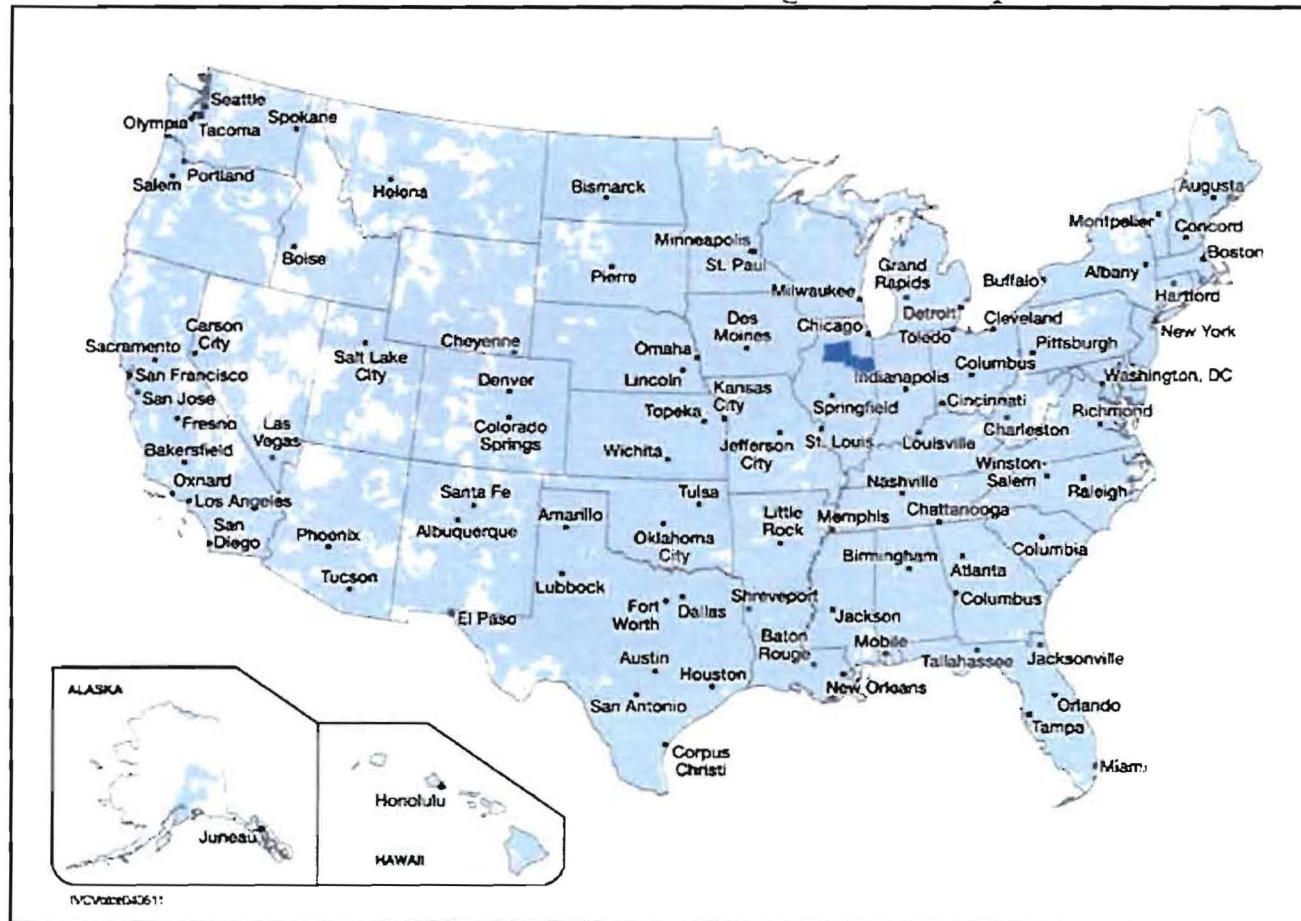

- \$20.00/month
- 200 Anytime National Minutes
- Add 1 Share line with 100 Additional minutes: \$20.00

See store for details.

Retail: ~~\$150.00~~
24 Mo. Contract: **FREE!**

Illinois Valley

Illinois Valley Coverage Map

This map approximates the calling area available to Illinois Valley Cellular customers. Actual calling area may vary.

Nationwide Legend

- Nationwide Coverage Area
- IVC 8 County Coverage Area
- No Coverage