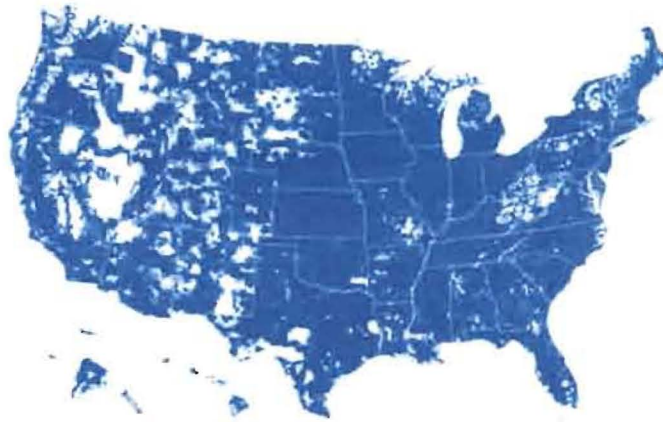

Great News! Pioneer's Nationwide Plans now cover all 50 states of the United States plus Puerto Rico and the U.S. Virgin Island at no additional cost!! No Roaming and No Long Distance!

<https://www.wirelesspioneer.com/Coverage.php>