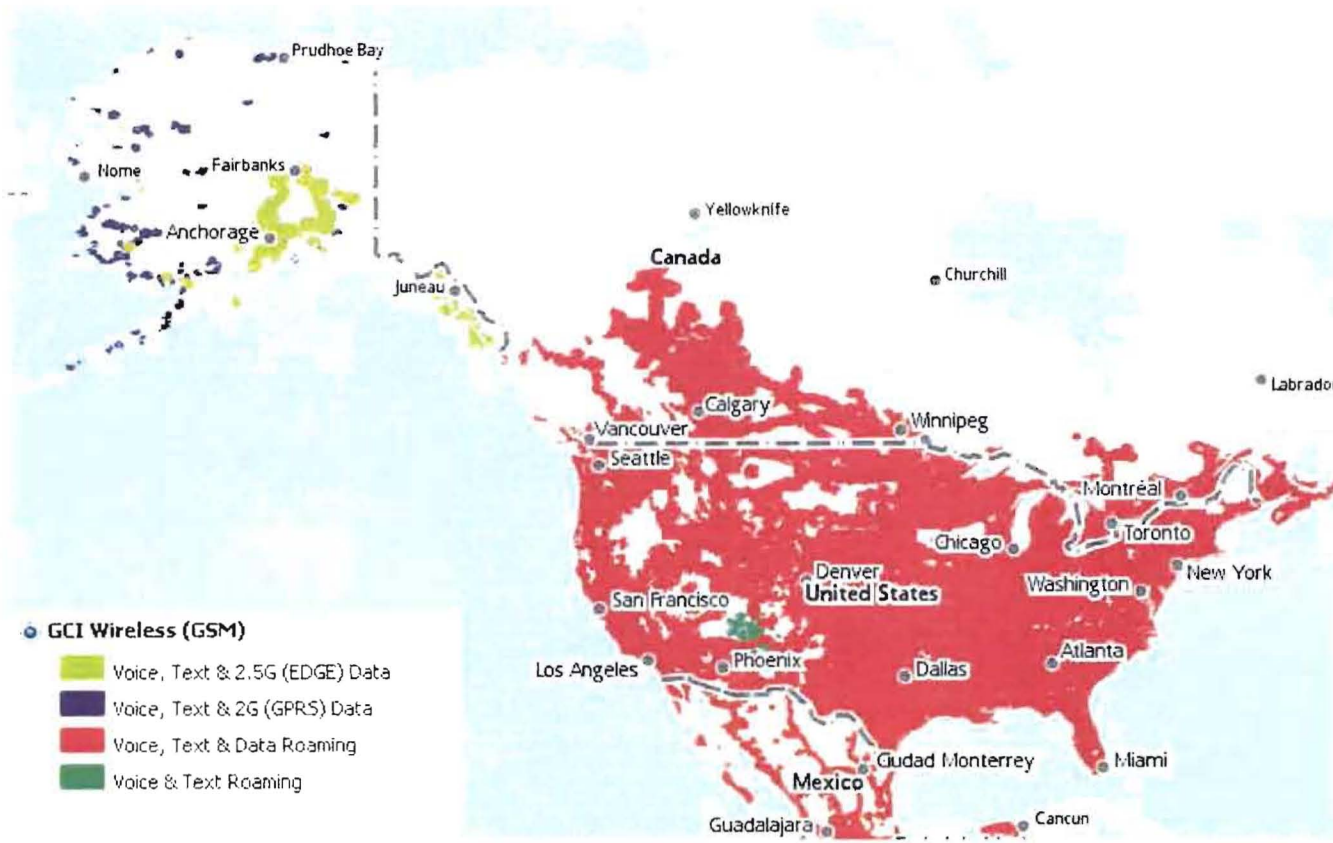

*within plan area

3G Mobile Broadband Card Plan (not available with a voice plan)

Unlimited Megabyte

3G Mobile Broadband Card Plan (not available with a voice plan) - Unlimited

Price: \$59.95

The 3G Mobile Broadband Card Plan gives subscribers mobility for their laptop connection to the Mobile Broadband network at 3G speed. Pioneer Cellular reserves the right to determine "Unacceptable data" or abuse and at their discretion, can discontinue data services for those subscribers. Data service may not be available in all areas all the time. See Terms and Conditions.

*within plan area

GCI GSM Coverage Map

GCI CDMA Coverage Map