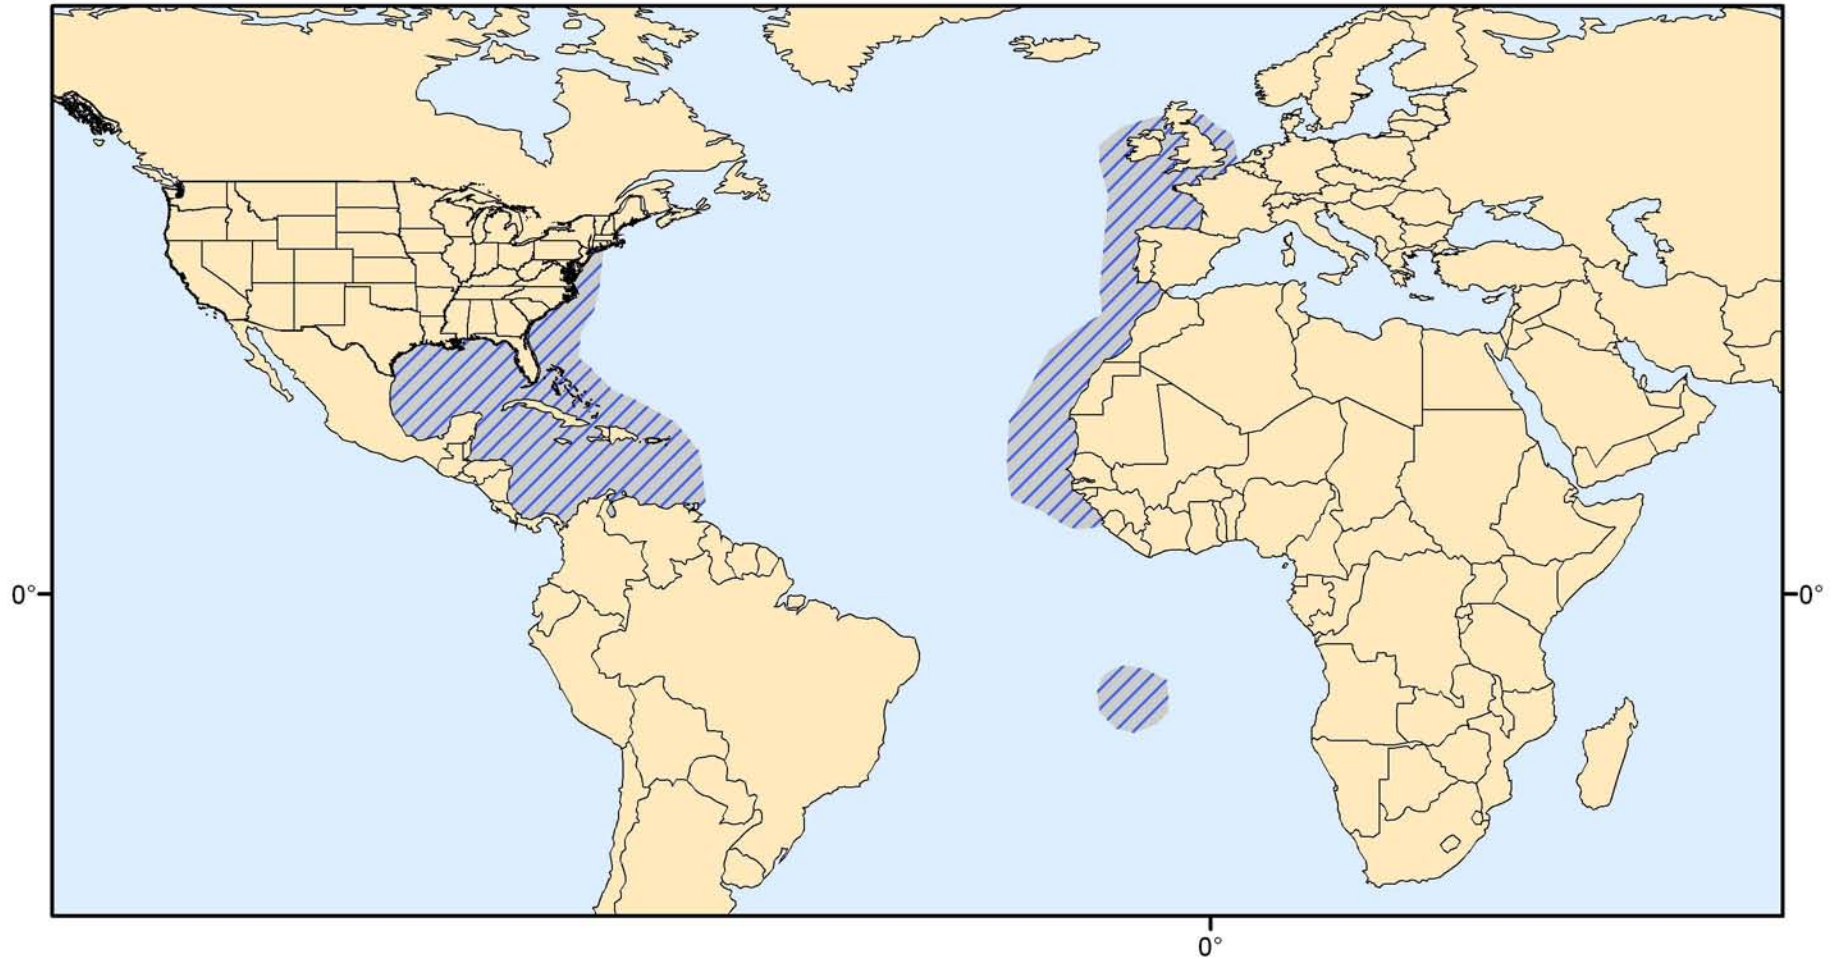

Gervais' Beaked Whale Range

0 1,000 2,000 3,000 4,000 Miles

Note: Map represents approximate range of species.

NMFS, Office of Protected Resources
March 2009