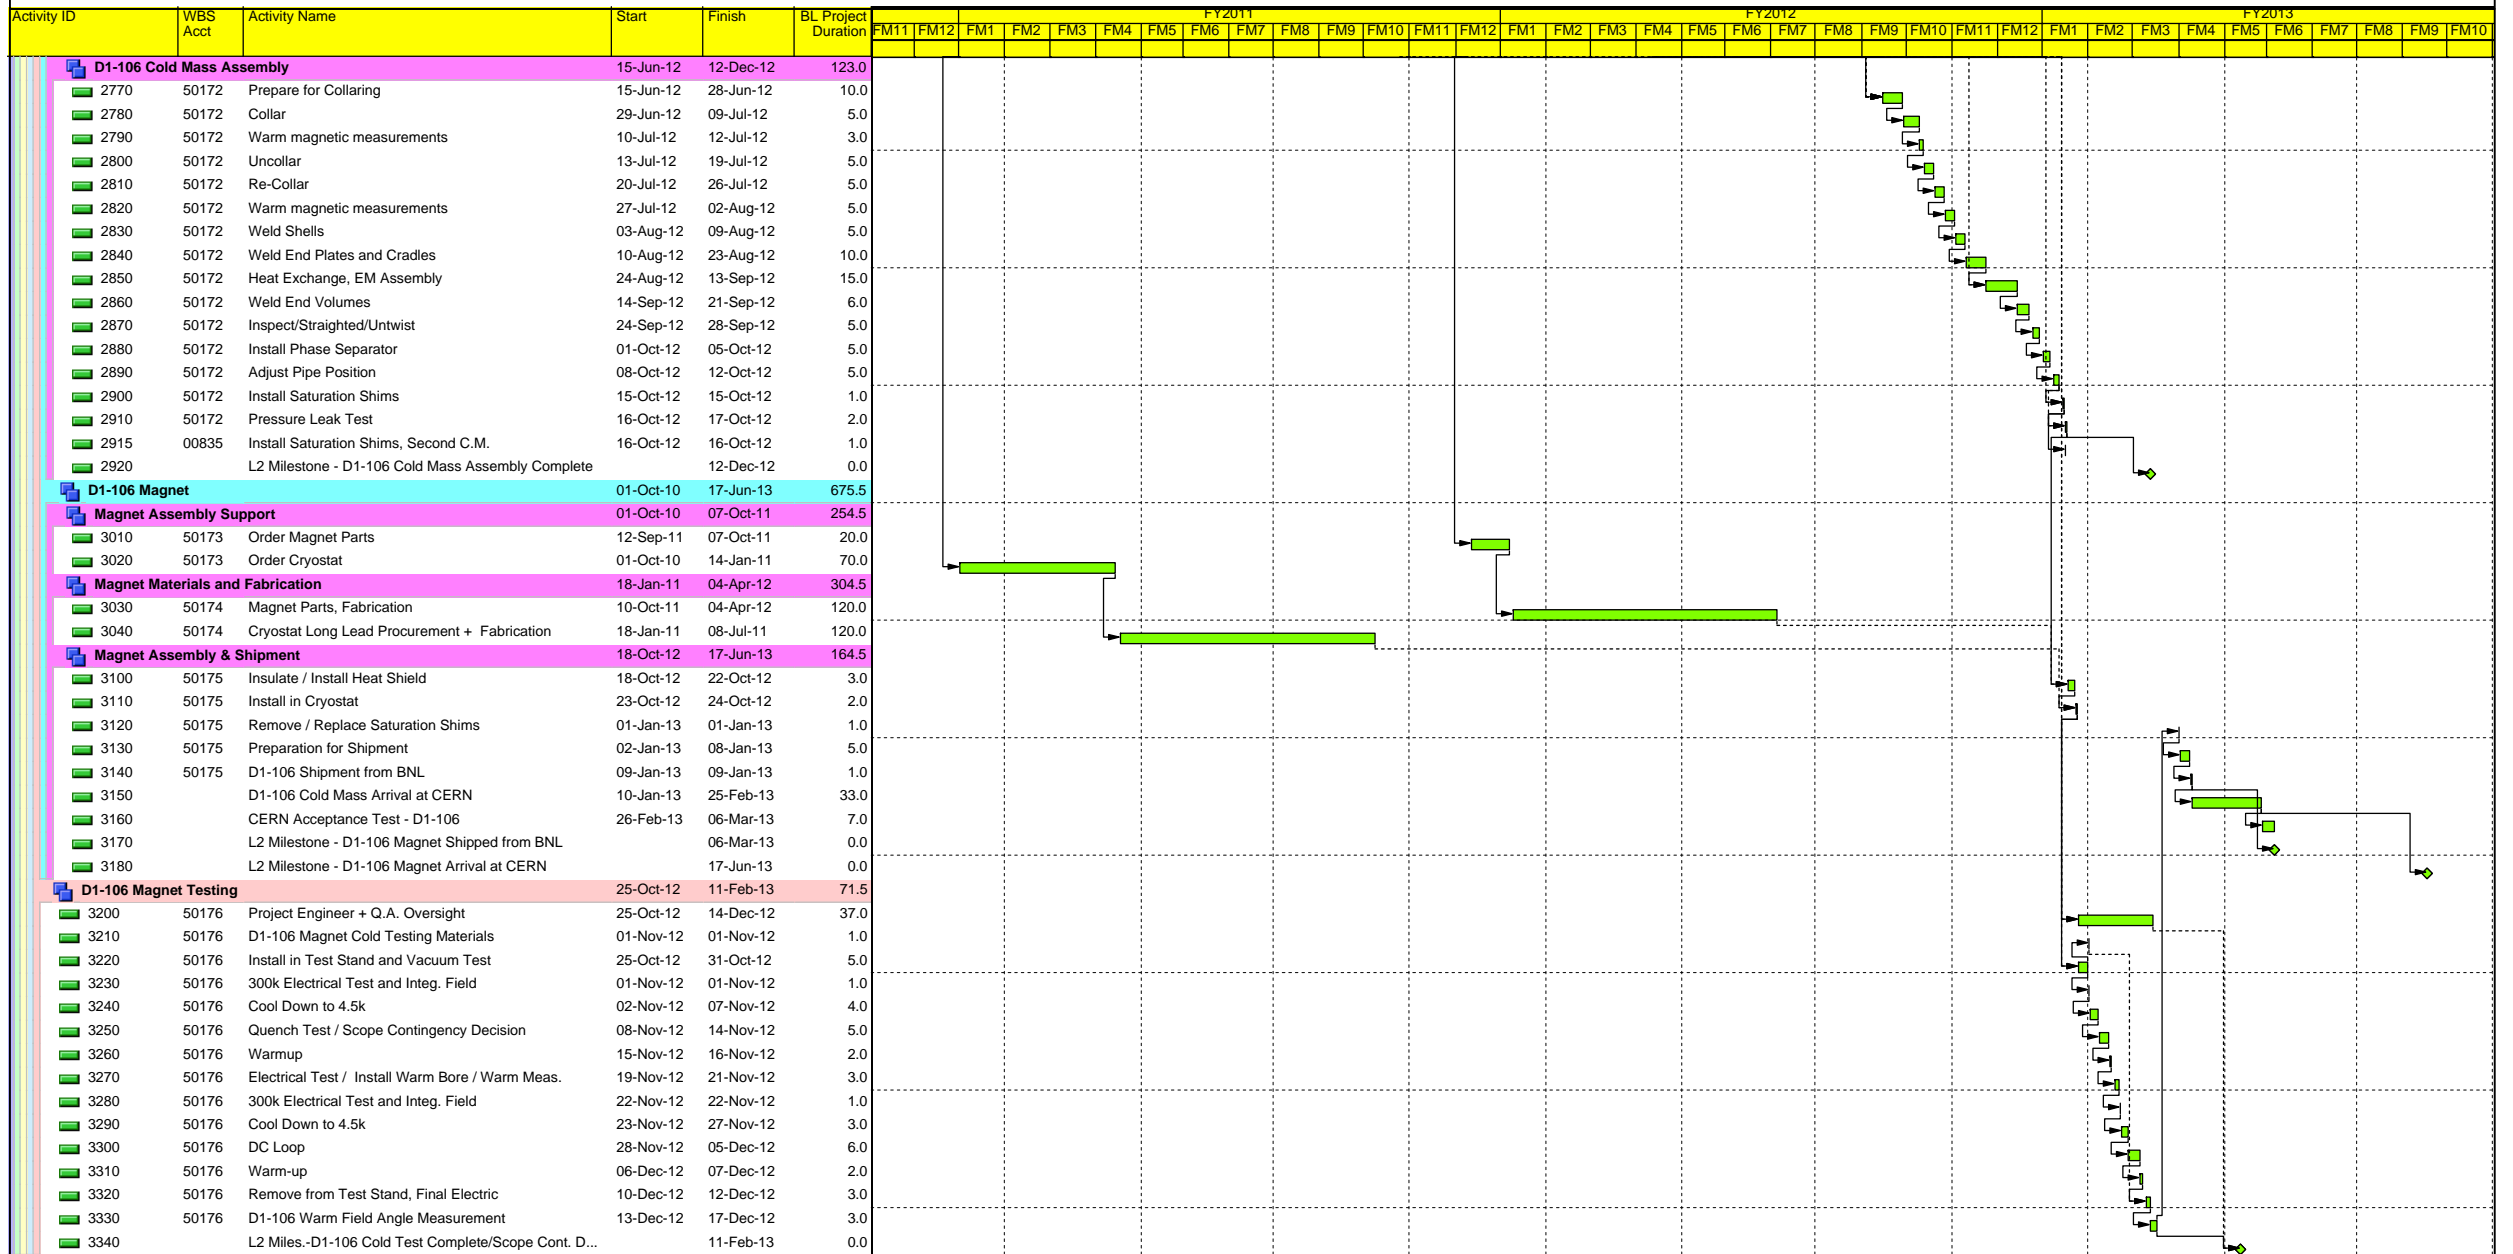

| Remaining Work
 █ Completed Work
 █ WP Summary Bar
 ◁ Start Constraint
 ▷ Finish Constraint
◆ Milestone
 ◆ Actual Milestone
 █ Level of Effort

█ Remaining Work
 █ Completed Work
 █ WP Summary Bar
 ◁ Start Constraint
 ▷ Finish Constraint
◆ Milestone
 ◆ Actual Milestone
 █ Level of Effort