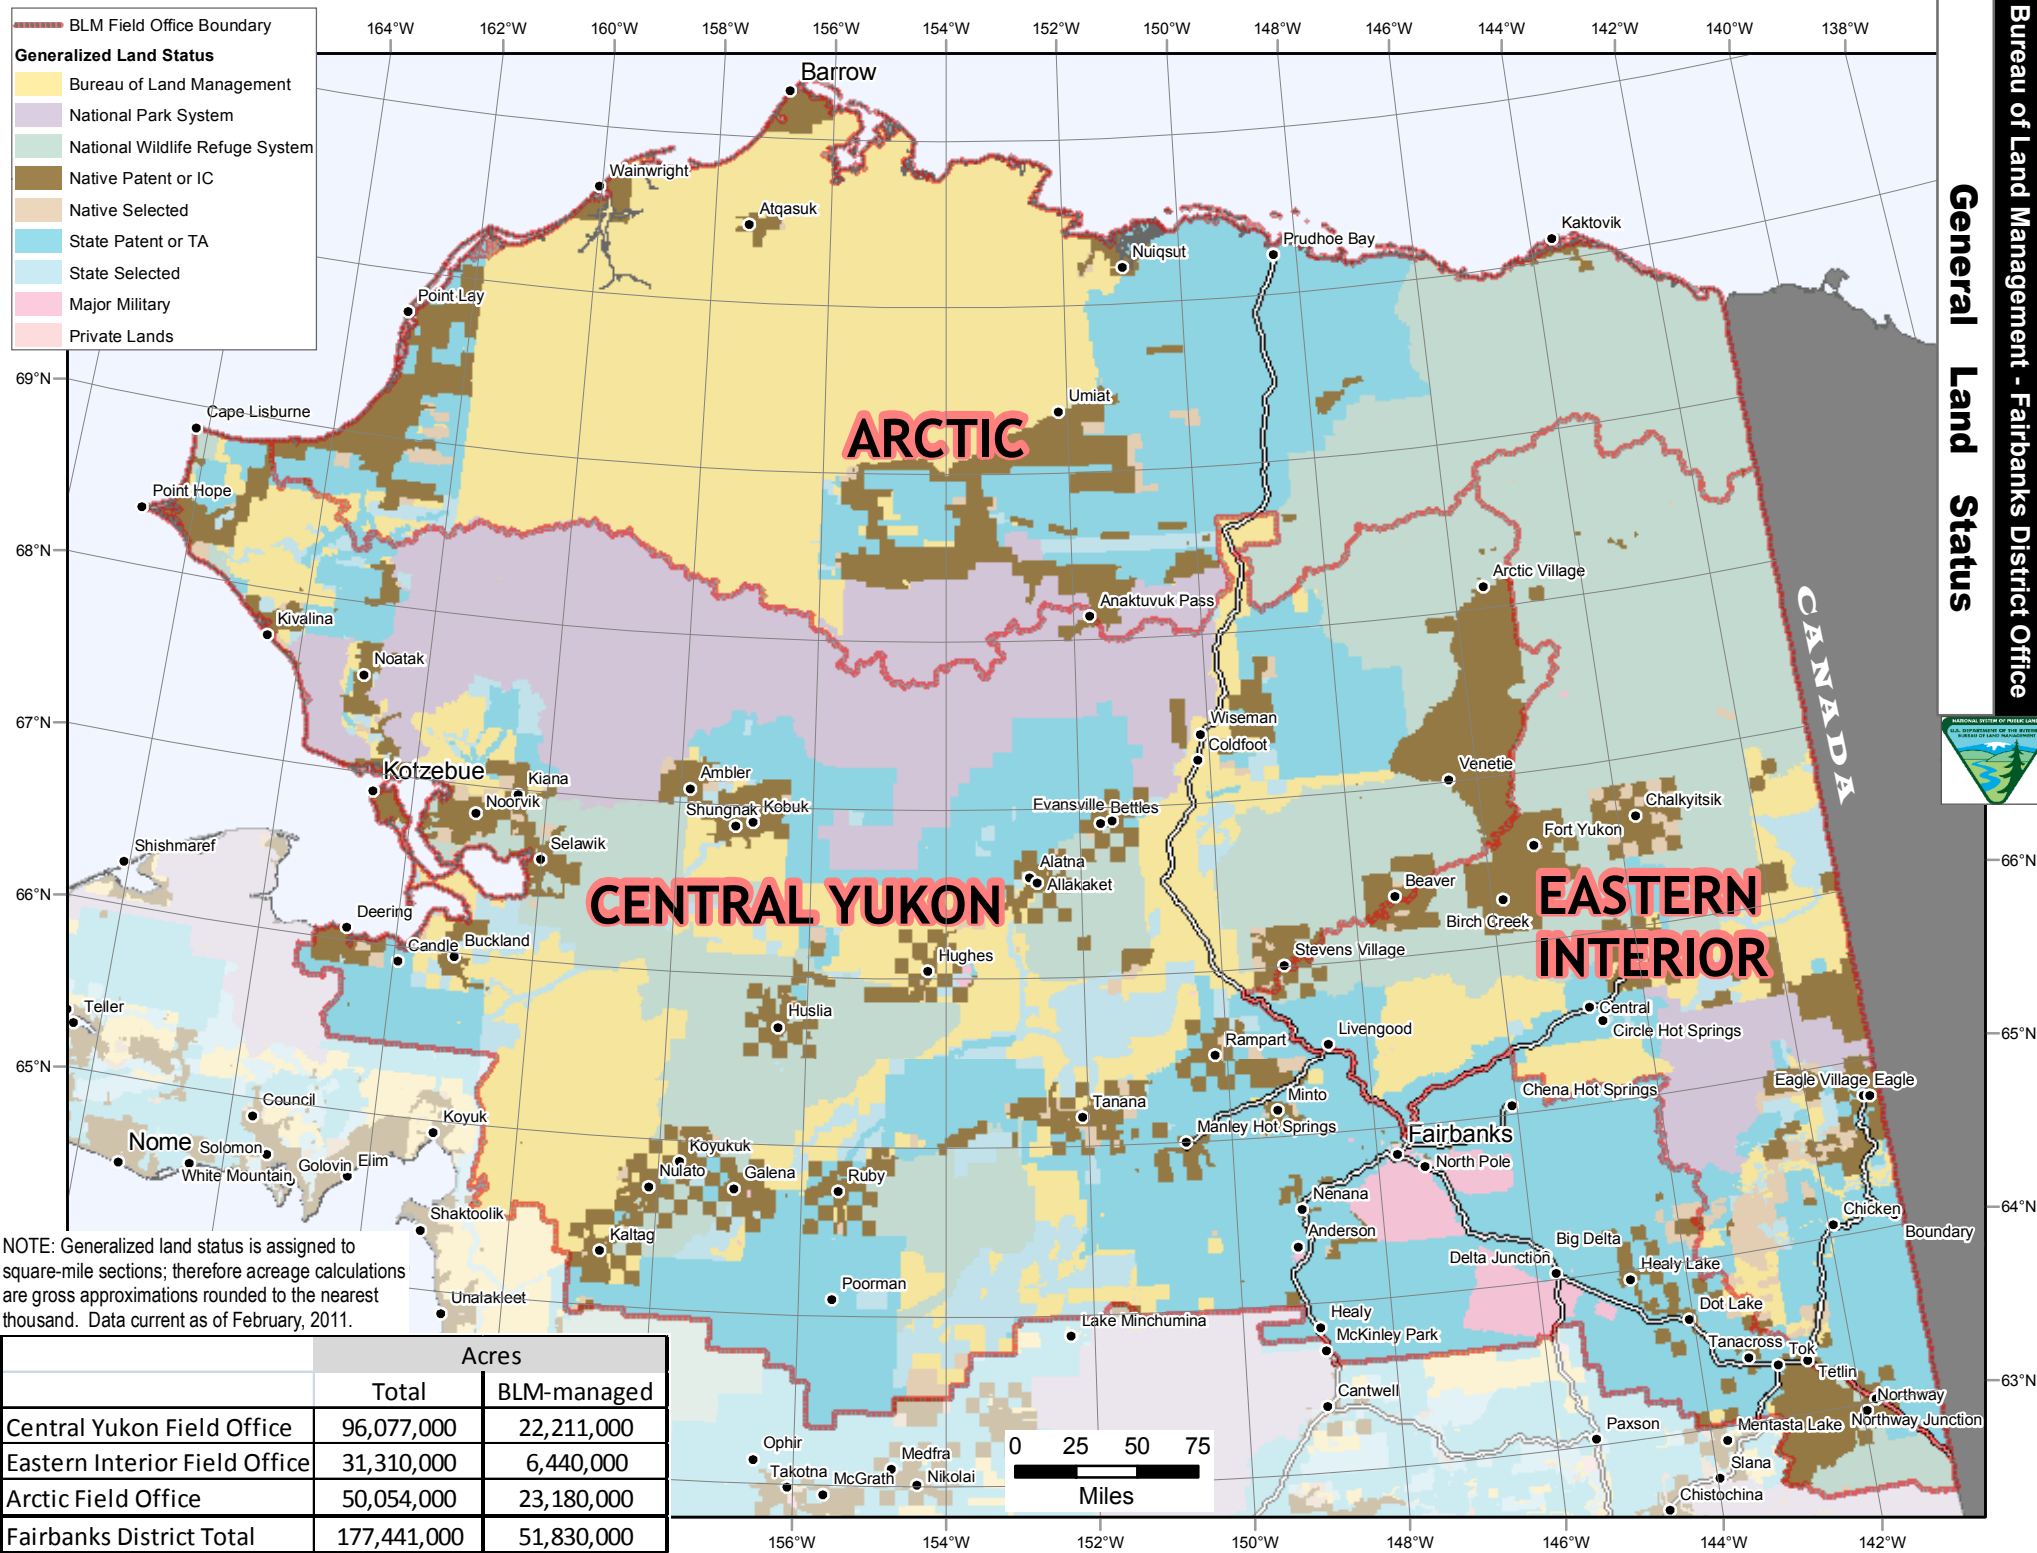

General Land Status

- BLM Field Office Boundary
- Generalized Land Status**
- Bureau of Land Management
- National Park System
- National Wildlife Refuge System
- Native Patent or IC
- Native Selected
- State Patent or TA
- State Selected
- Major Military
- Private Lands

NOTE: Generalized land status is assigned to square-mile sections; therefore acreage calculations are gross approximations rounded to the nearest thousand. Data current as of February, 2011.

	Acres	
	Total	BLM-managed
Central Yukon Field Office	96,077,000	22,211,000
Eastern Interior Field Office	31,310,000	6,440,000
Arctic Field Office	50,054,000	23,180,000
<b>Fairbanks District Total</b>	<b>177,441,000</b>	<b>51,830,000</b>