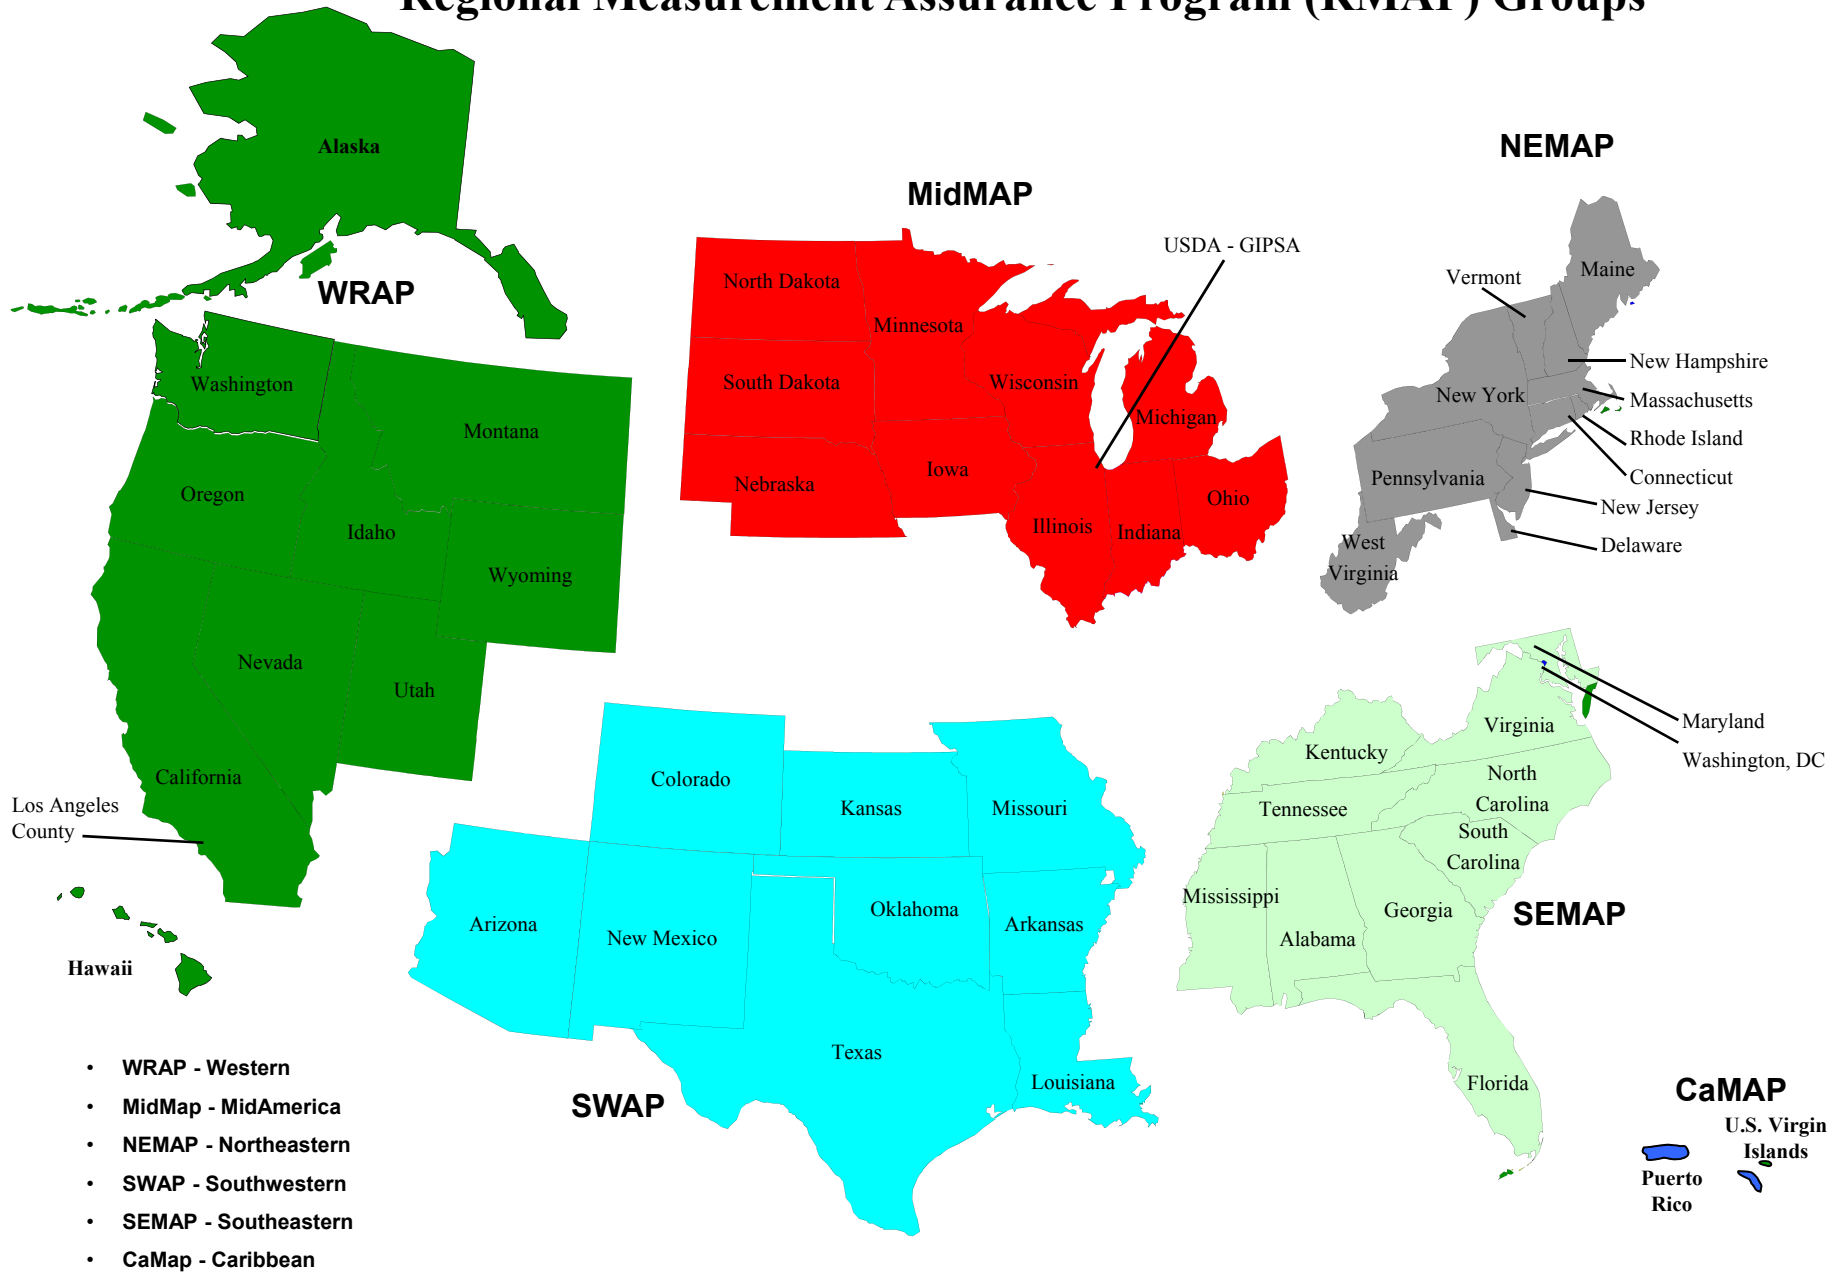

U.S. State Metrology Laboratories

Regional Measurement Assurance Program (RMAP) Groups

- WRAP - Western
- MidMap - MidAmerica
- NEMAP - Northeastern
- SWAP - Southwestern
- SEMAP - Southeastern
- CaMap - Caribbean