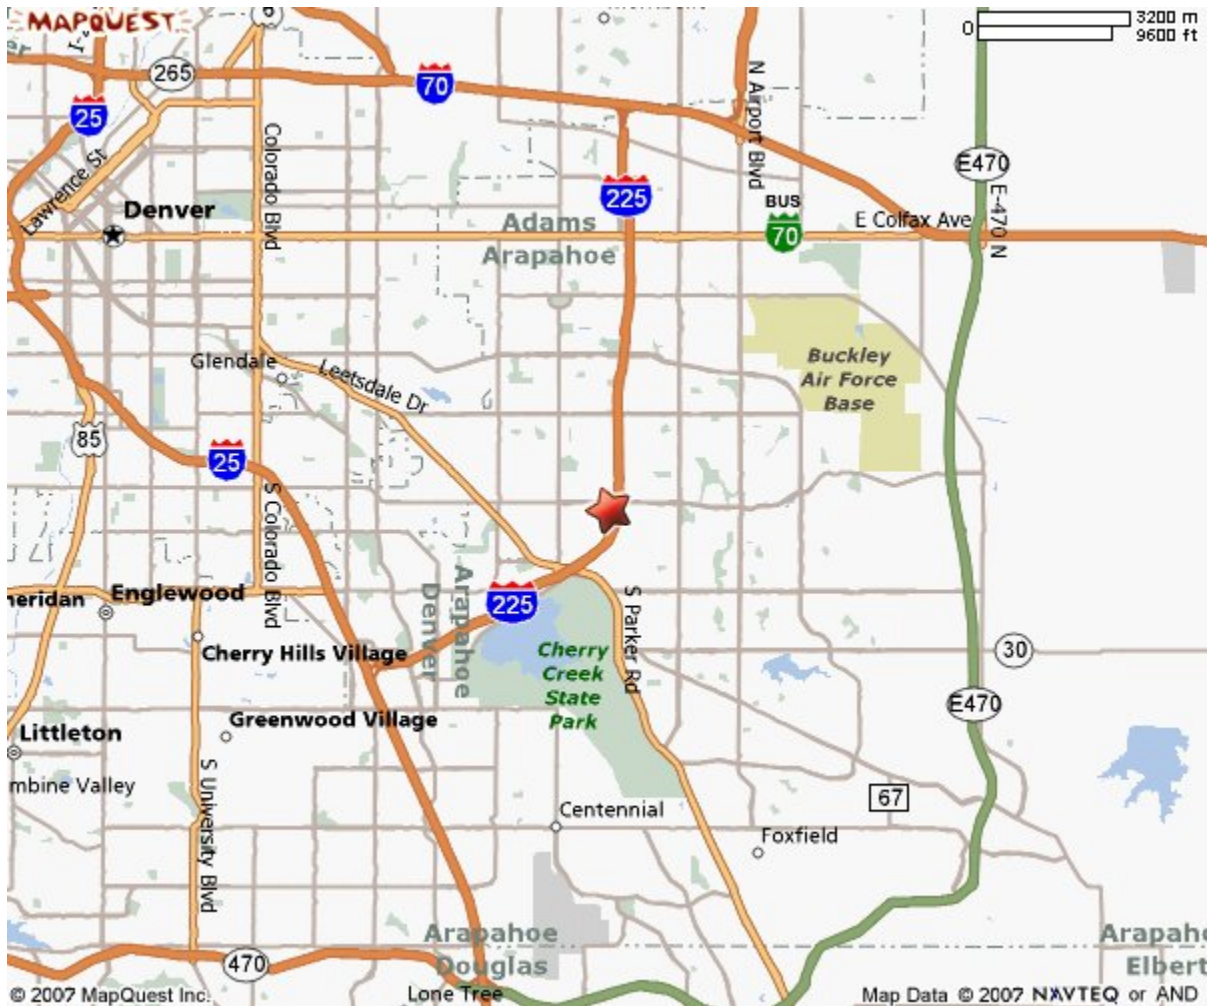

# DOUBLETREE HOTEL DENVER SOUTHEAST

13696 East Iliff Place

Aurora, CO 80014

303-337-2800

[All rights reserved. Use Subject to License/Copyright | Map Legend](#)

This map is informational only. No representation is made or warranty given as to its content. User assumes all risk of use. MapQuest and its suppliers assume no responsibility for any loss or delay resulting from such use.

#### From DIA

- Take Pena Blvd. to I-70 West
- Exit I-225 South towards Aurora.
- Exit Iliff Avenue, turn right.
- Turn left at the first traffic light (Xanadu)
- Hotel entrance is on the left hand side.

#### From Downtown Denver

- Take I-25 South.
- Exit I-225 North (exit is on the right)
- Exit on Iliff Ave and turn left
- Turn left at the first traffic light (Xanadu)
- Hotel entrance is on the left hand side.

***Our hotel is located on the Southwest corner of Iliff & I-225.  
Iliff is between Parker Road and Mississippi Avenue.***