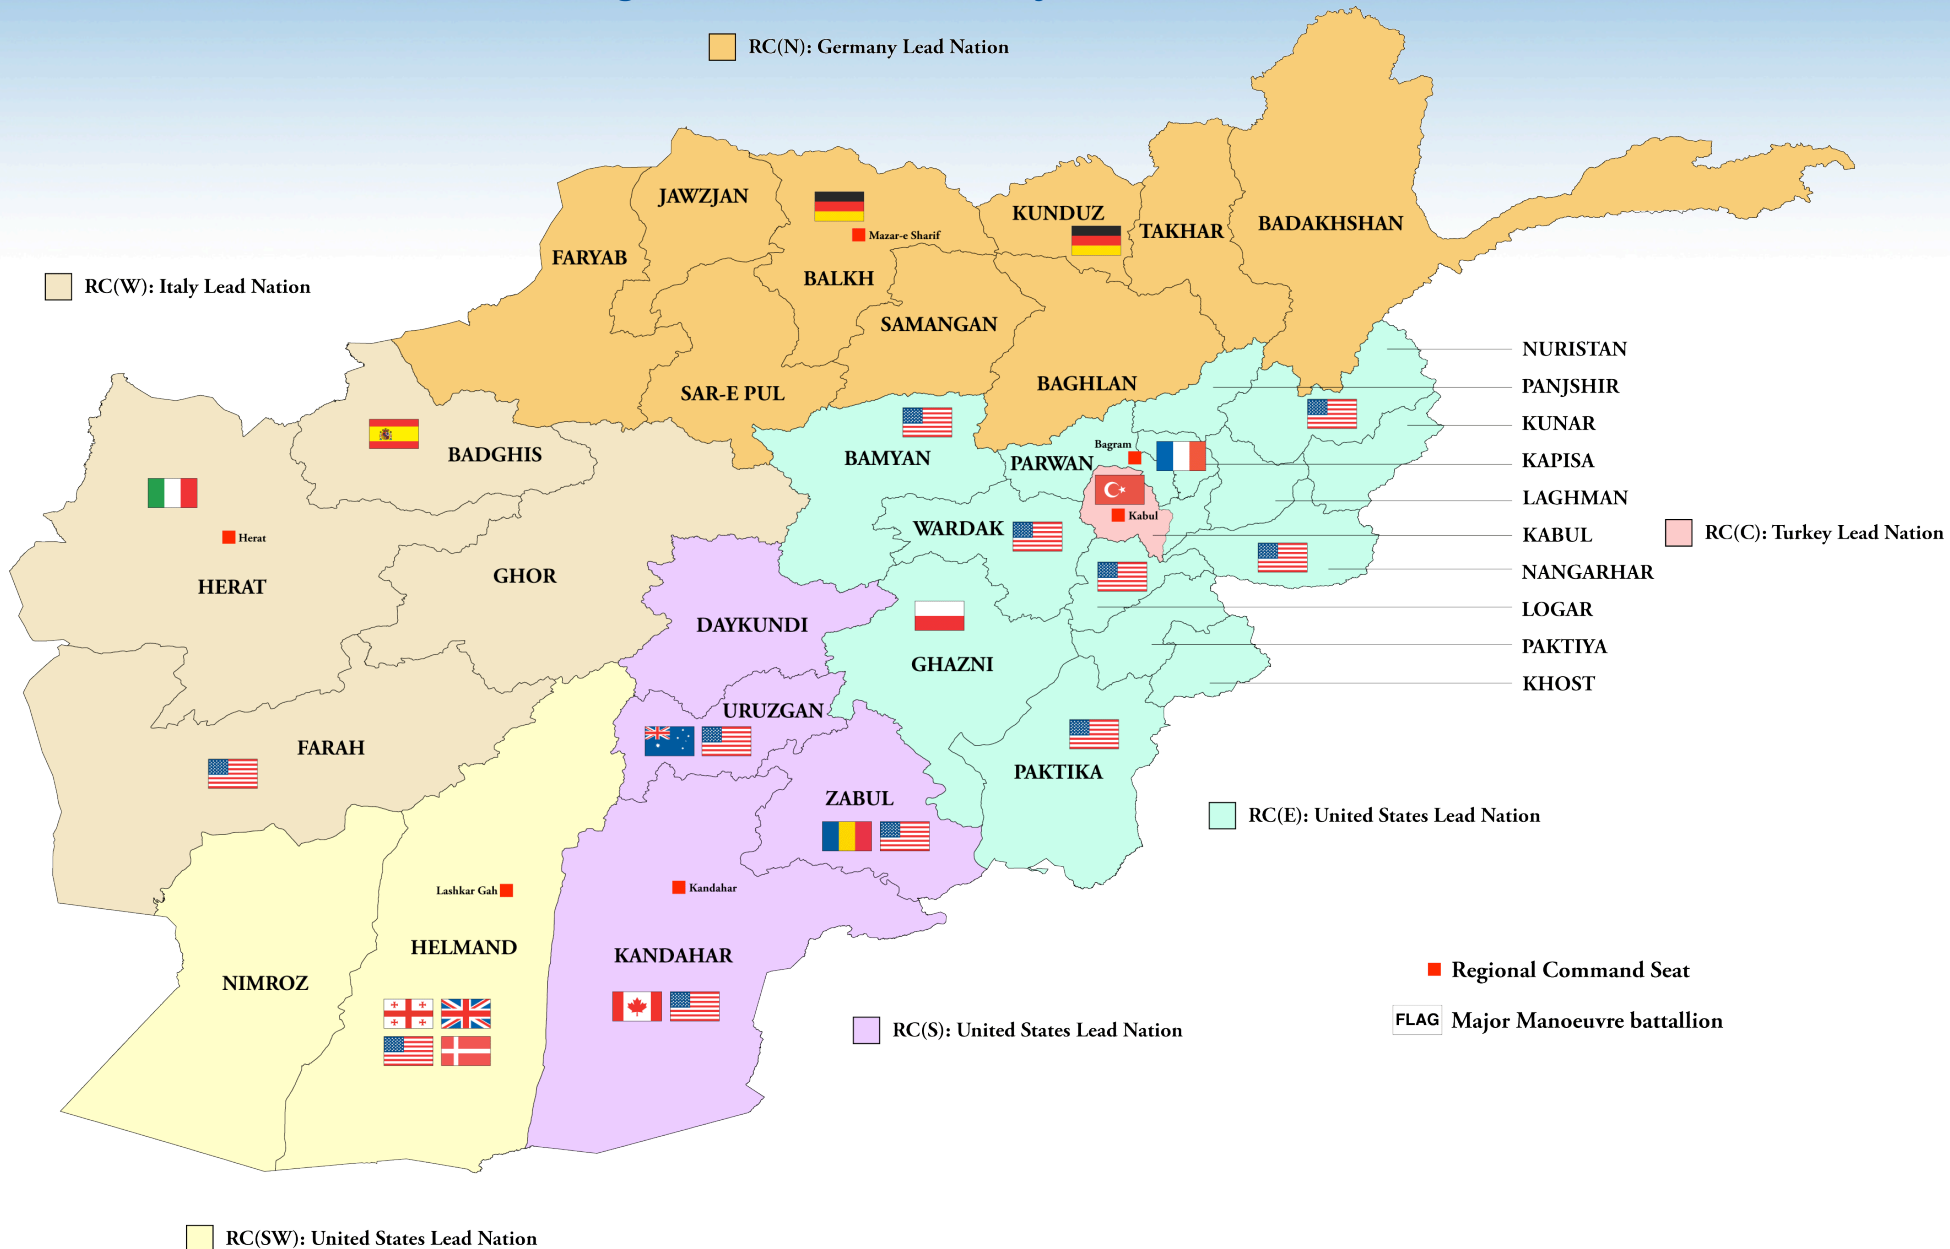

Troop Contributing Nations

	Albania	286		Germany	5,000		Poland	2,580
	Armenia	126		Greece	153		Portugal	140
	Australia	1,550		Hungary	415		Romania	1,873
	Austria	3		Iceland	4		Singapore	39
	Azerbaijan	94		Ireland	7		Slovakia	309
	Belgium	520		Italy	3,952		Slovenia	77
	Bosnia & Herzegovina	55		Jordan	0		Spain	1,526
	Bulgaria	597		Republic of Korea	350		Sweden	500
	Canada*	529		Latvia	174		The former Yugoslav Republic of Macedonia**	163
	Croatia	317		Lithuania	236		Tonga	55
	Czech Republic	623		Luxembourg	11		Turkey	1,840
	Denmark	750		Malaysia	46		Ukraine	23
	El Salvador	24		Mongolia	114		United Arab Emirates	35
	Estonia	159		Montenegro	39		United Kingdom	9,500
	Finland	156		Netherlands	183		United States	90,000
	France	3,932		New Zealand	188			
	Georgia	937		Norway	429		Total	130,638

Note on numbers: Figures are calculated by the Force Flow tracking system at SHAPE HQ and count all troops under the Command and Control of COMISAF. Numbers of troops should be taken as indicative as they change daily.

* to train Afghan National Security Forces

** Turkey recognises the Republic of Macedonia with its constitutional name

International Security Assistance Force

Regional Commands & Major Units (>700 troops)

Provincial Reconstruction Teams