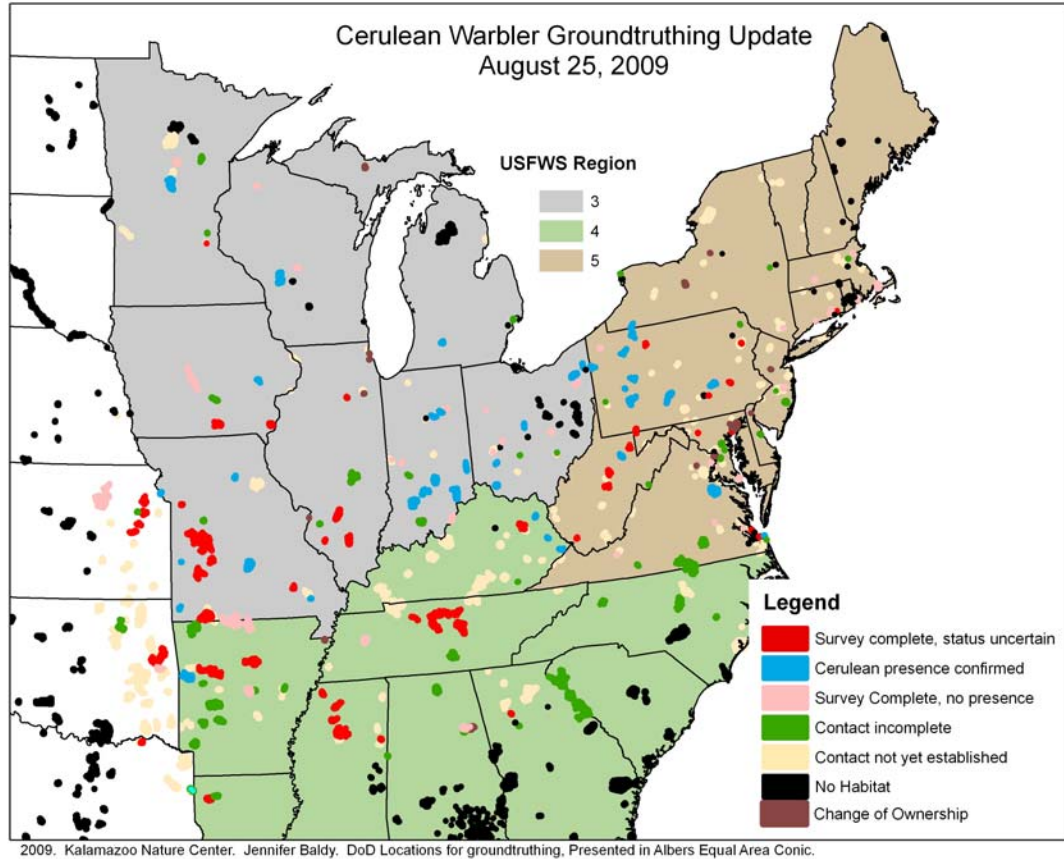

These results are displayed on the map below. “CERW present” is marked in blue, “CERW not present” is marked in pink, and “CERW status unknown” is marked in red. In the Inventory, sites surveyed this year are marked in rose while sites with the status “other” (no habitat, no longer DoD property, etc.) are marked in gray.

Recommendations

No range-wide management recommendations can be made at this time, as there is no CERW status for 51% of the military installations. Since the Army and the Corps of Engineers have the most installations within the CERW’s breeding range, together accounting for over 75% of the sites in this study, any management recommendations will primarily affect these two branches.

Cerulean Warblers are present on installations within their core breeding range, centered on the mountains of Pennsylvania and West Virginia. The picture will become more interesting as results from the edge of the range are filled in.

We are excited to continue this project in 2010.