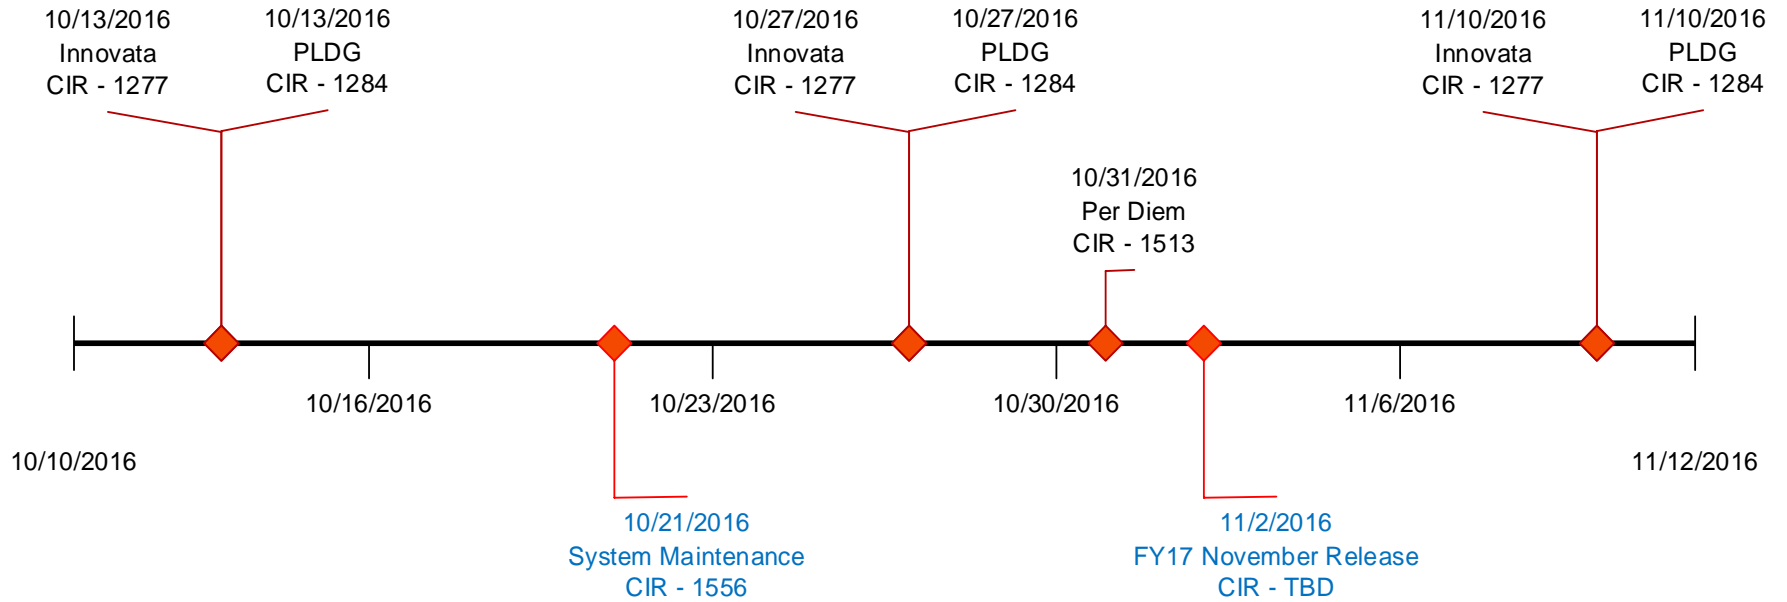

EWTS - DTS Maintenance Schedule as of 10/10/2016

Downtime Summary	
Date	Downtime
10/21/2016	6 Hrs. / 2300
11/02/2016	4 Hrs. / 2300

Current DTS Baseline	As Of
1.7.3.39	10/05/2016

PROD - DTS Maintenance Schedule as of 10/10/2016

Downtime Summary	
Date	Downtime
10/28/2016	6 Hrs. / 2300
11/04/2016	4 Hrs. / 2300

Current DTS Baseline	As Of
1.7.3.39	10/08/2016