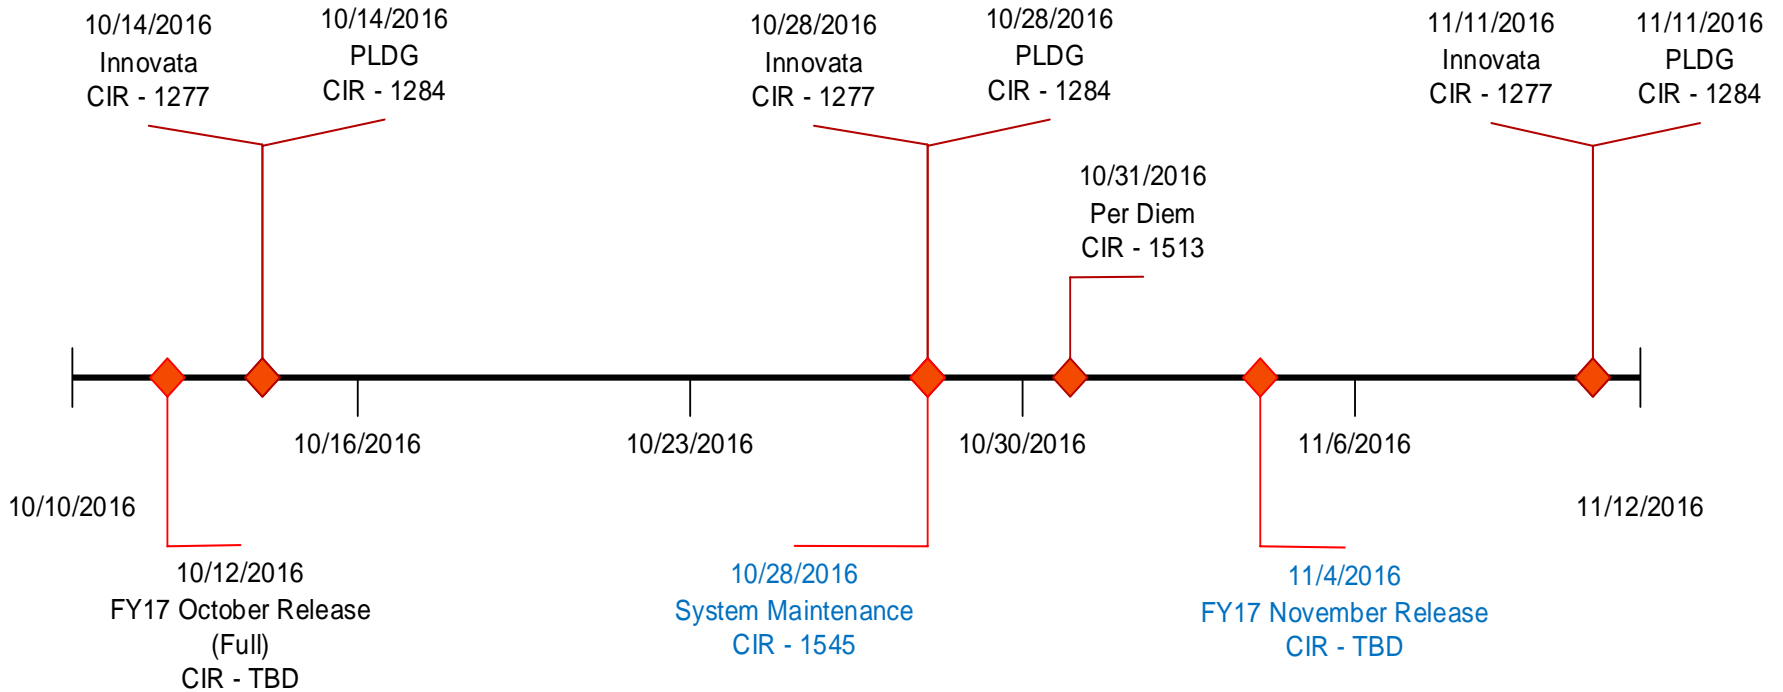

EWTS - DTS Maintenance Schedule as of 10/10/2016

Downtime Summary	
Date	Downtime
10/21/2016	6 Hrs. / 2300
11/02/2016	4 Hrs. / 2300

Current DTS Baseline	As Of
1.7.3.39	10/05/2016

PROD - DTS Maintenance Schedule as of 10/10/2016

Downtime Summary	
Date	Downtime
10/28/2016	6 Hrs. / 2300
11/04/2016	4 Hrs. / 2300

Current DTS Baseline	As Of
1.7.3.39	10/08/2016