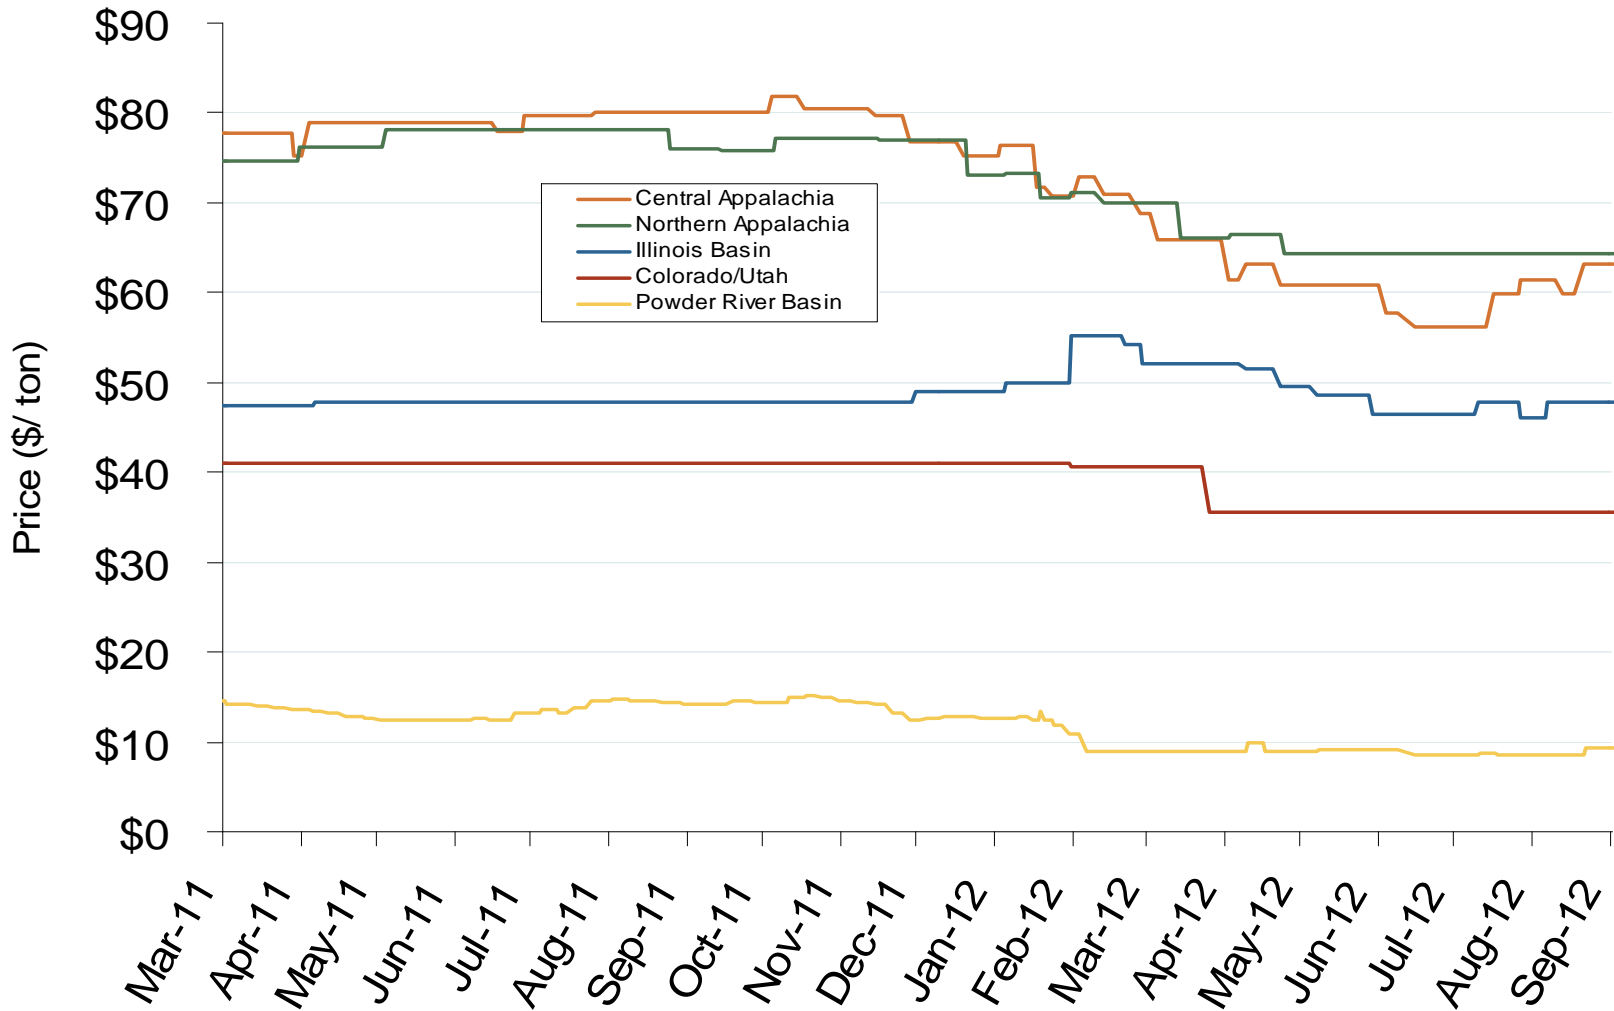

Central Appalachian and Powder River Basin Coal Prices

Notes: The Central Appalachian (CAPP) coal is priced at Big Sandy. All others are mine mouth prices. Prices do not include transportation costs to a plant, as those can vary widely by contract specifications. Prices exclude incremental cost of emissions allowances

Source: Derived from Bloomberg data