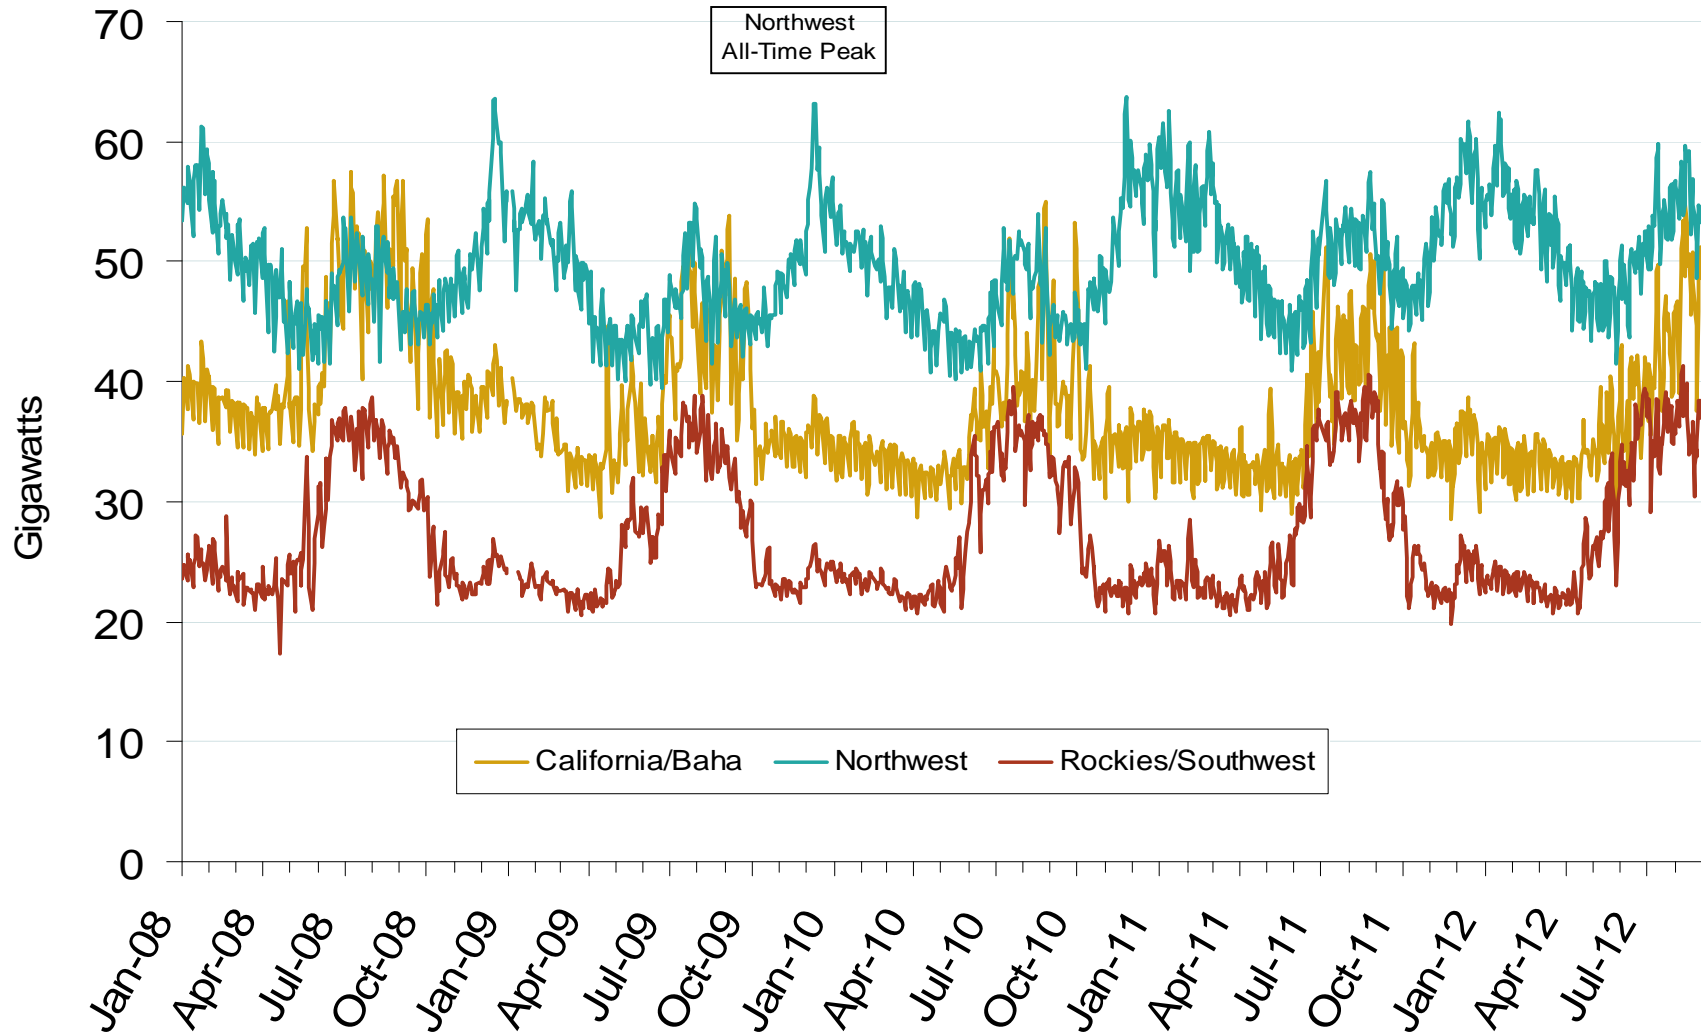

## Western Daily Actual Peak Demand

Notes: Data prior to 9/14/2010 does not include weekends and holidays. Some data for 12/31/2008 – 1/9/2009 are not available from WECC  
Source: Derived from WECC Daily Report data available at <http://wecc.biz>