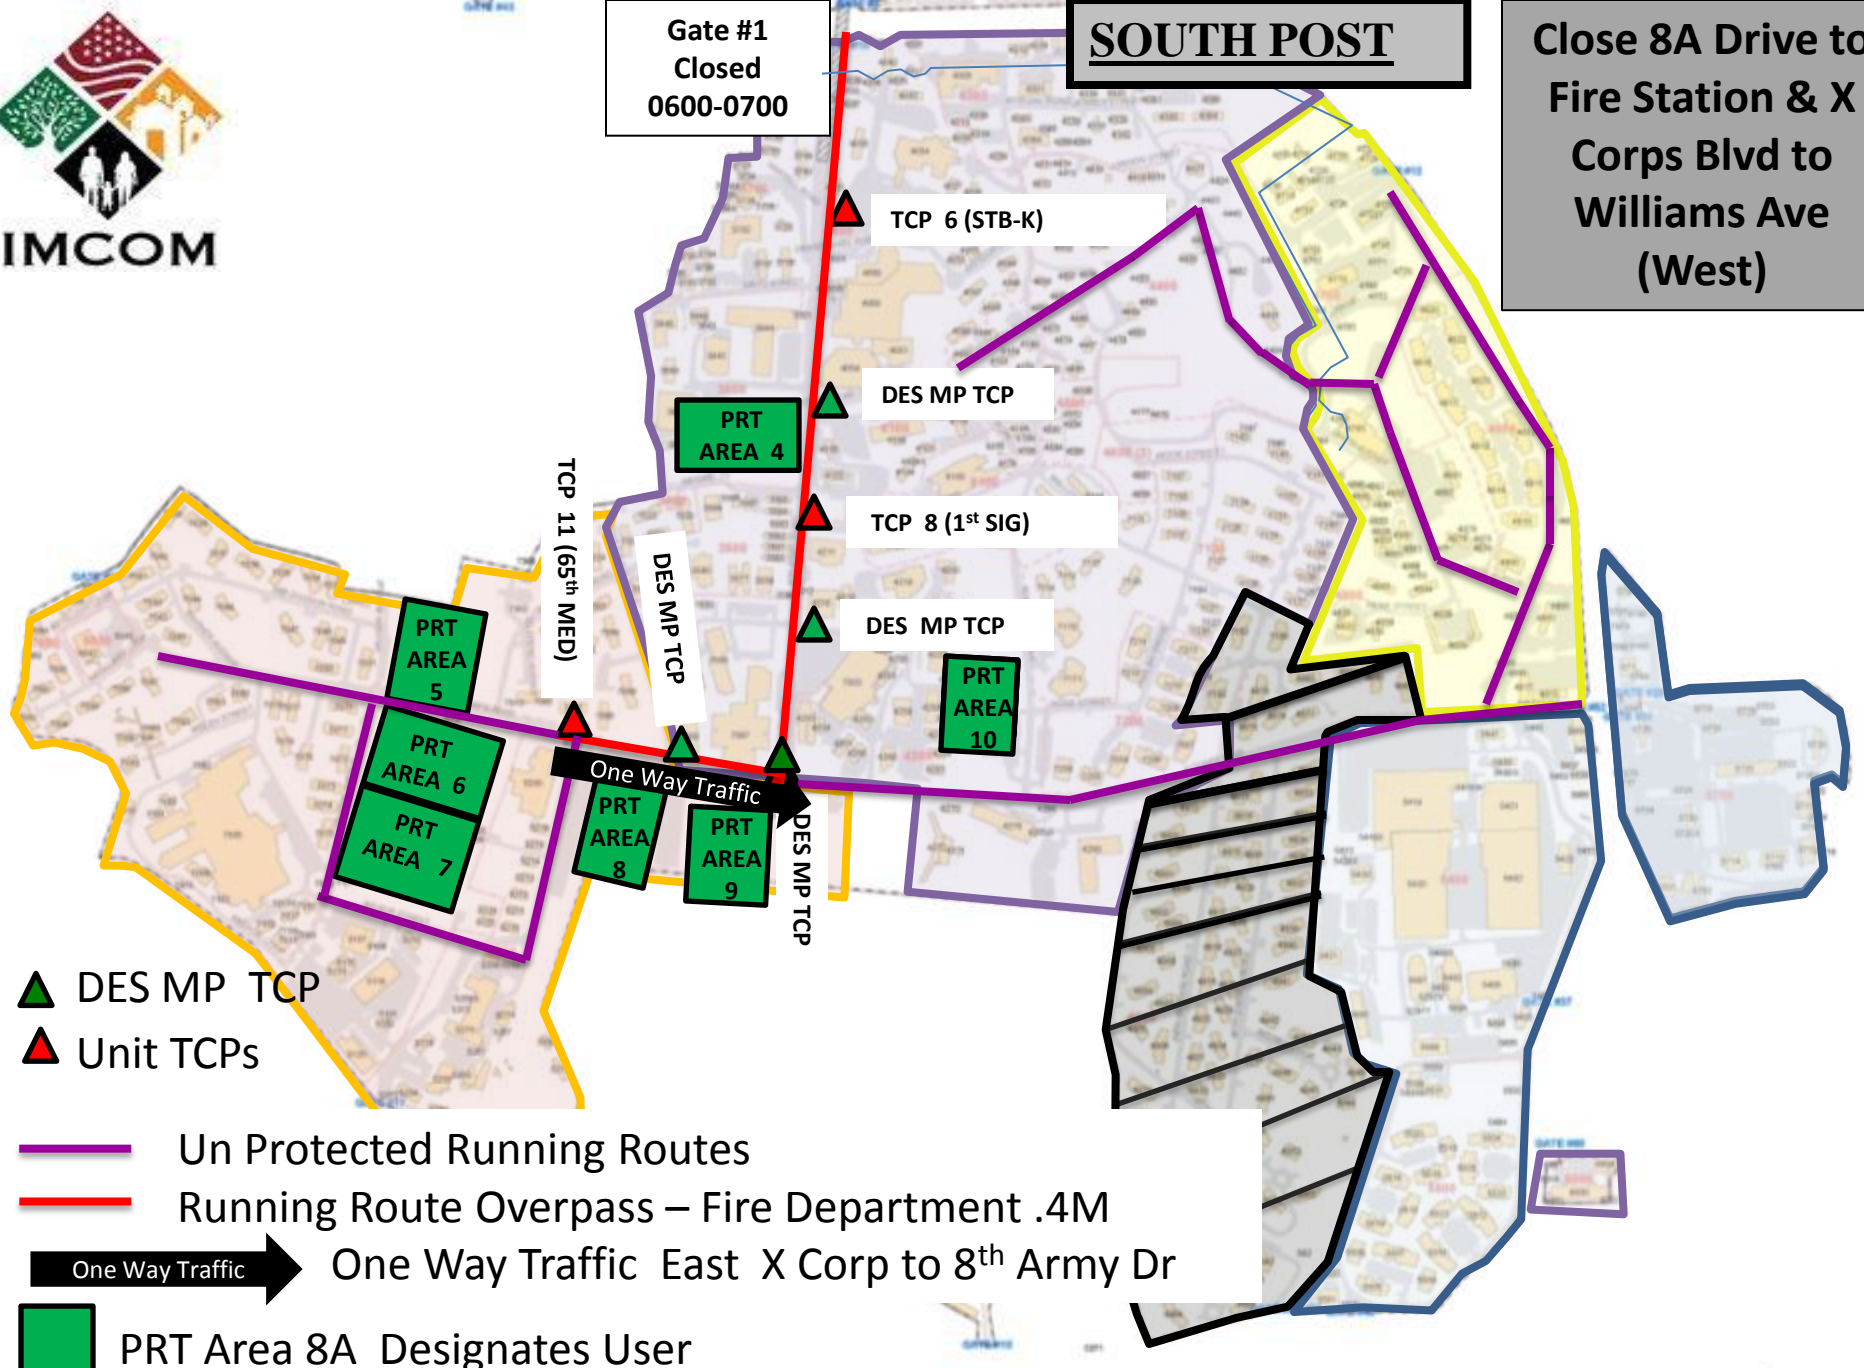

MAIN POST

Close all of Coiner and 8A Drive

Gate #19
Closed
0600-0700

PRT Hours are:
0600-0700 (M-F)

DES MP TCPs

TCPs

Un Protected Running Routes

Running Route 1.4 Miles

Not included in Mileage Assessment

PRT Area 8A Designates User

Gate #1
Closed
0600-0700

SOUTH POST

Close 8A Drive to
Fire Station & X
Corps Blvd to
Williams Ave
(West)

▲ DES MP TCP

▲ Unit TCPs

— Un Protected Running Routes

— Running Route Overpass – Fire Department .4M

➔ One Way Traffic East X Corp to 8th Army Dr

■ PRT Area 8A Designates User