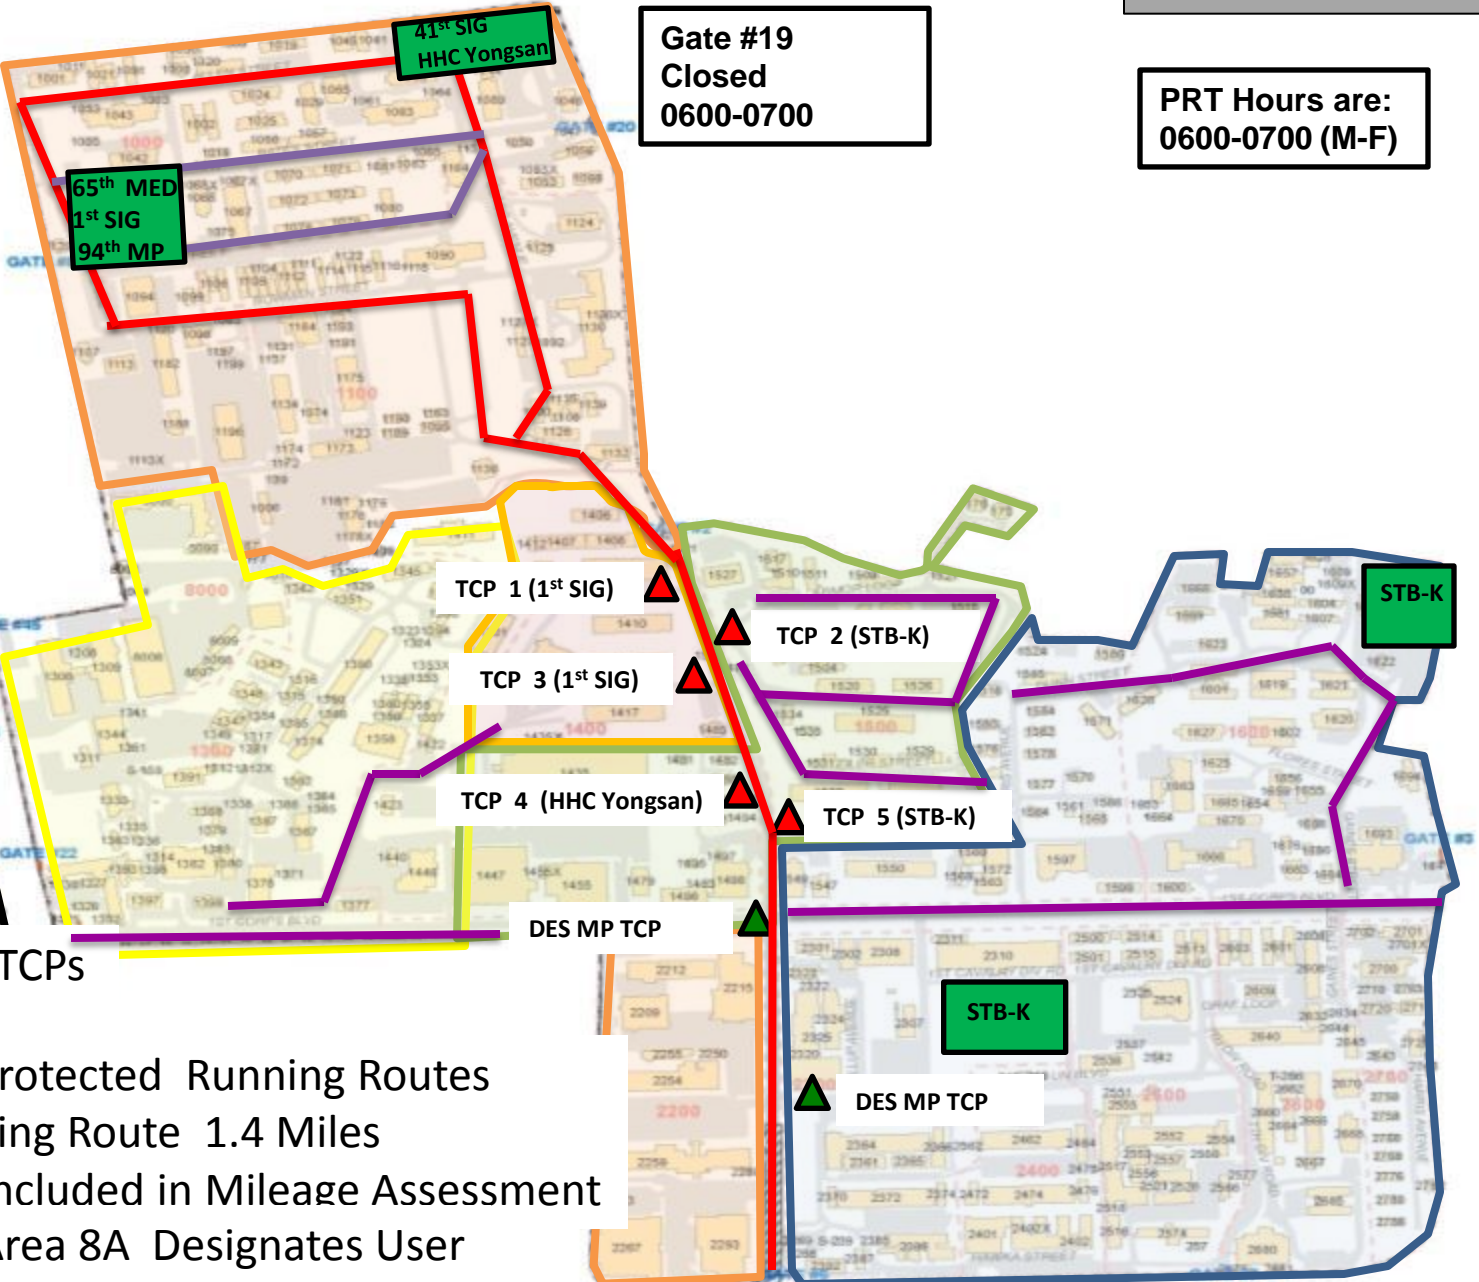

MAIN POST

Close all of Coiner and 8A Drive

Gate #19
Closed
0600-0700

PRT Hours are:
0600-0700 (M-F)

DES MP TCPs

TCPs

Un Protected Running Routes

Running Route 1.4 Miles

Not included in Mileage Assessment

PRT Area 8A Designates User

Gate #1
Closed
0600-0700

SOUTH POST

Close 8A Drive to
Fire Station & X
Corps Blvd to
Williams Ave
(West)

▲ DES MP TCP

▲ Unit TCPs

— Un Protected Running Routes

— Running Route Overpass – Fire Department .4M

➔ One Way Traffic East X Corp to 8th Army Dr

■ PRT Area 8A Designates User