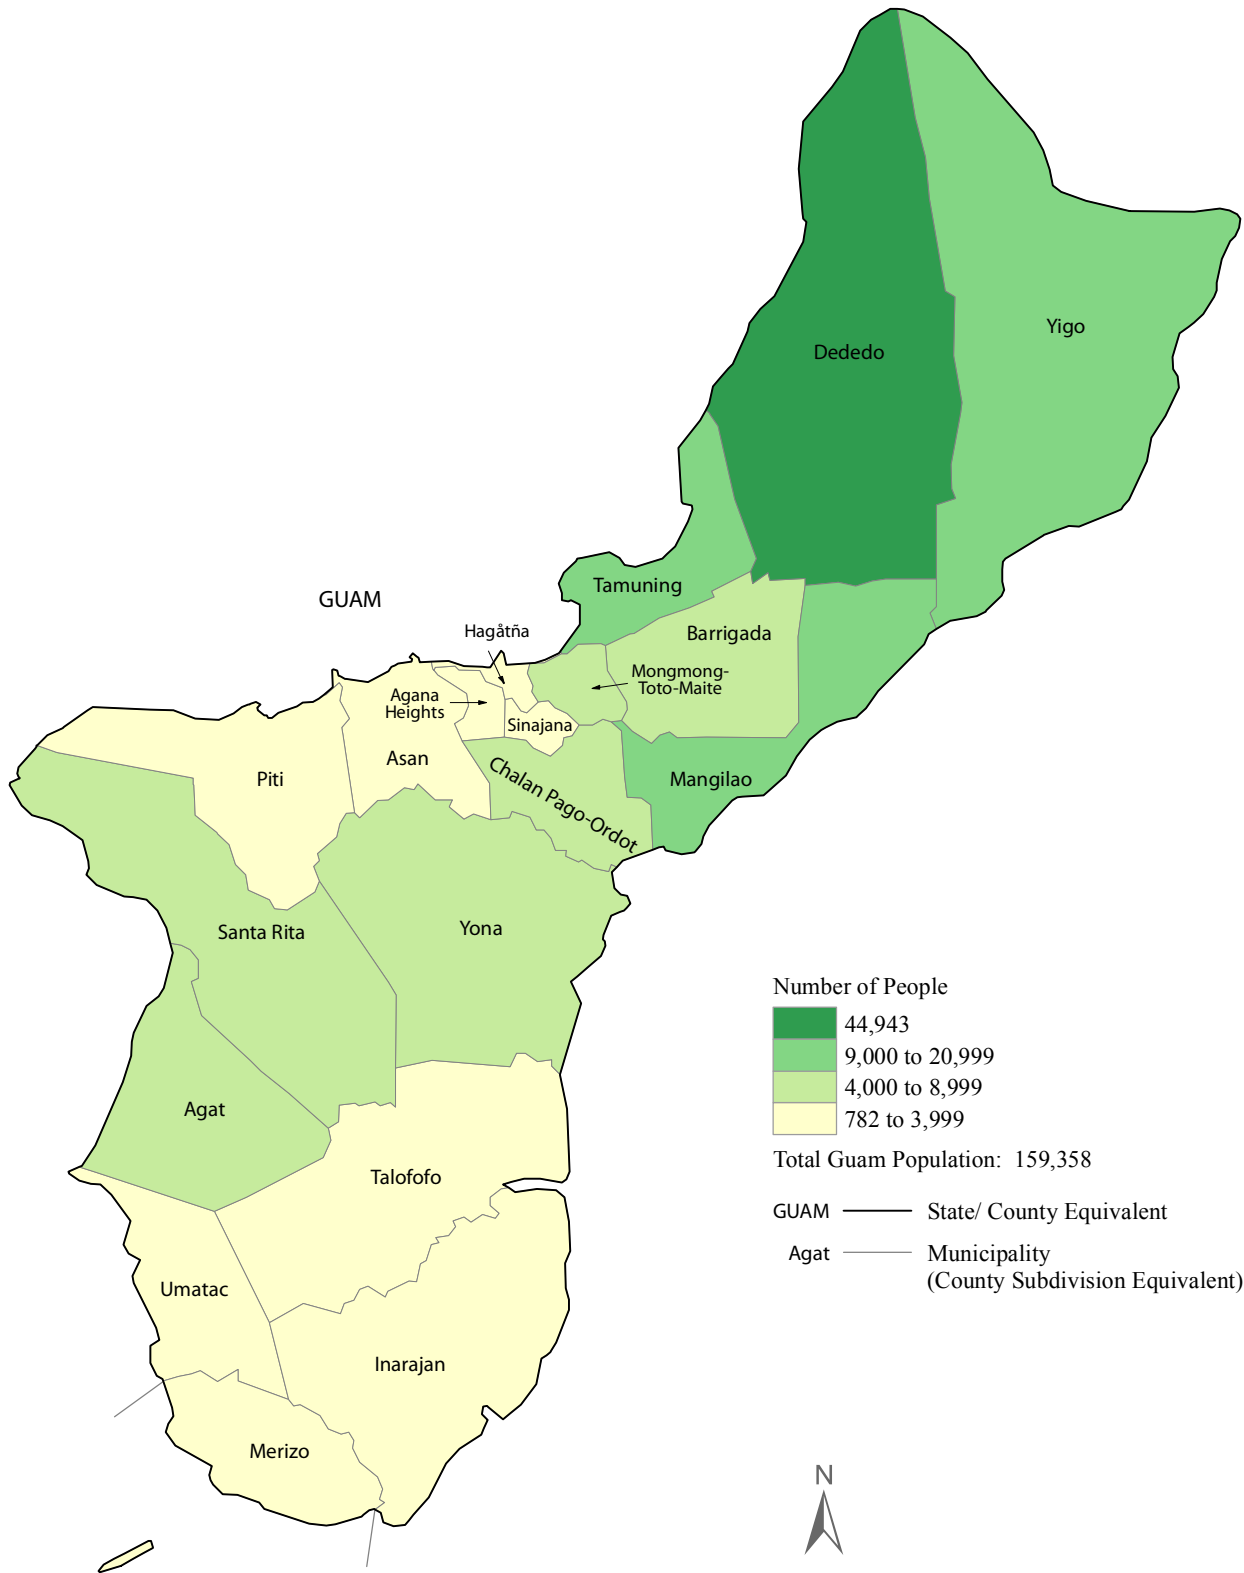

# GUAM - 2010 Census Results

## Total Population by Municipality

Number of People

- 44,943
- 9,000 to 20,999
- 4,000 to 8,999
- 782 to 3,999

Total Guam Population: 159,358

GUAM — State/ County Equivalent  
 Agat — Municipality (County Subdivision Equivalent)

0 3 mi

Source: U.S. Census Bureau, 2010 Census for Guam  
 For more information visit [www.census.gov](http://www.census.gov).