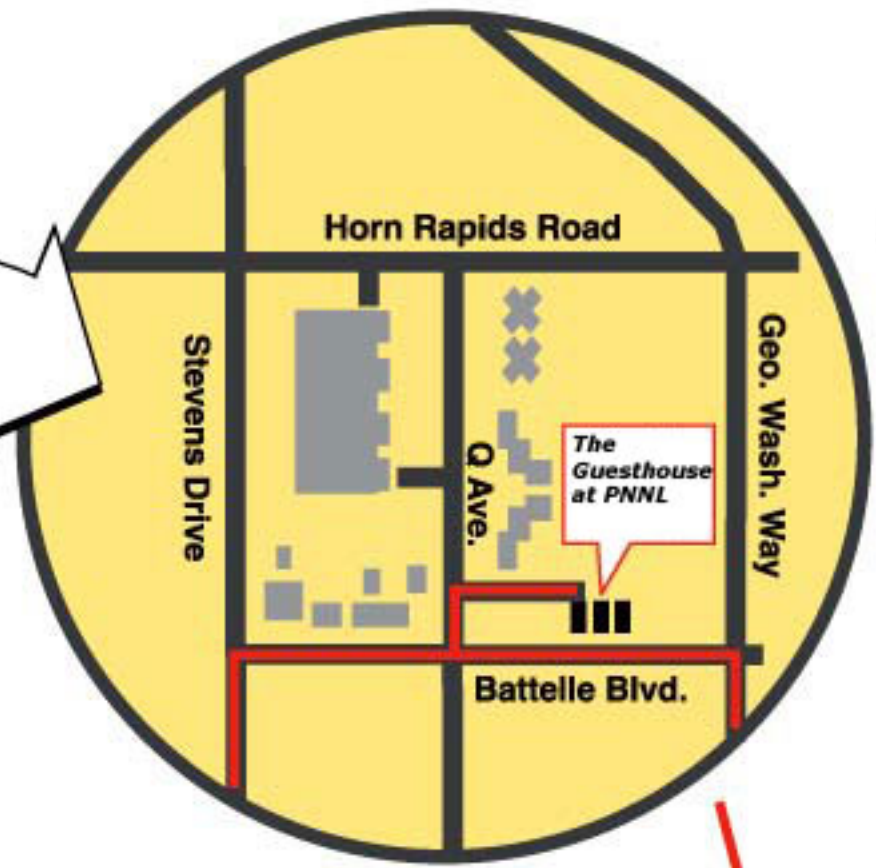

PNNL/Battelle Complex

300 Area

3000 Area

240

ByPass Hiway

Richland

182

Kennewick

Pasco

182

395

Columbia River

240

395

182

395

Tri-Cities Regional Airport

Stevens Drive

George Wash. Way

Jadwin Ave

Van Giesen

Swift

Lee Blvd

Rd 100

Argent

Court St

Sylvester Ave

4th Ave

Lewis St

Canal Drive

Columbia Center Blvd

Clearwater Ave