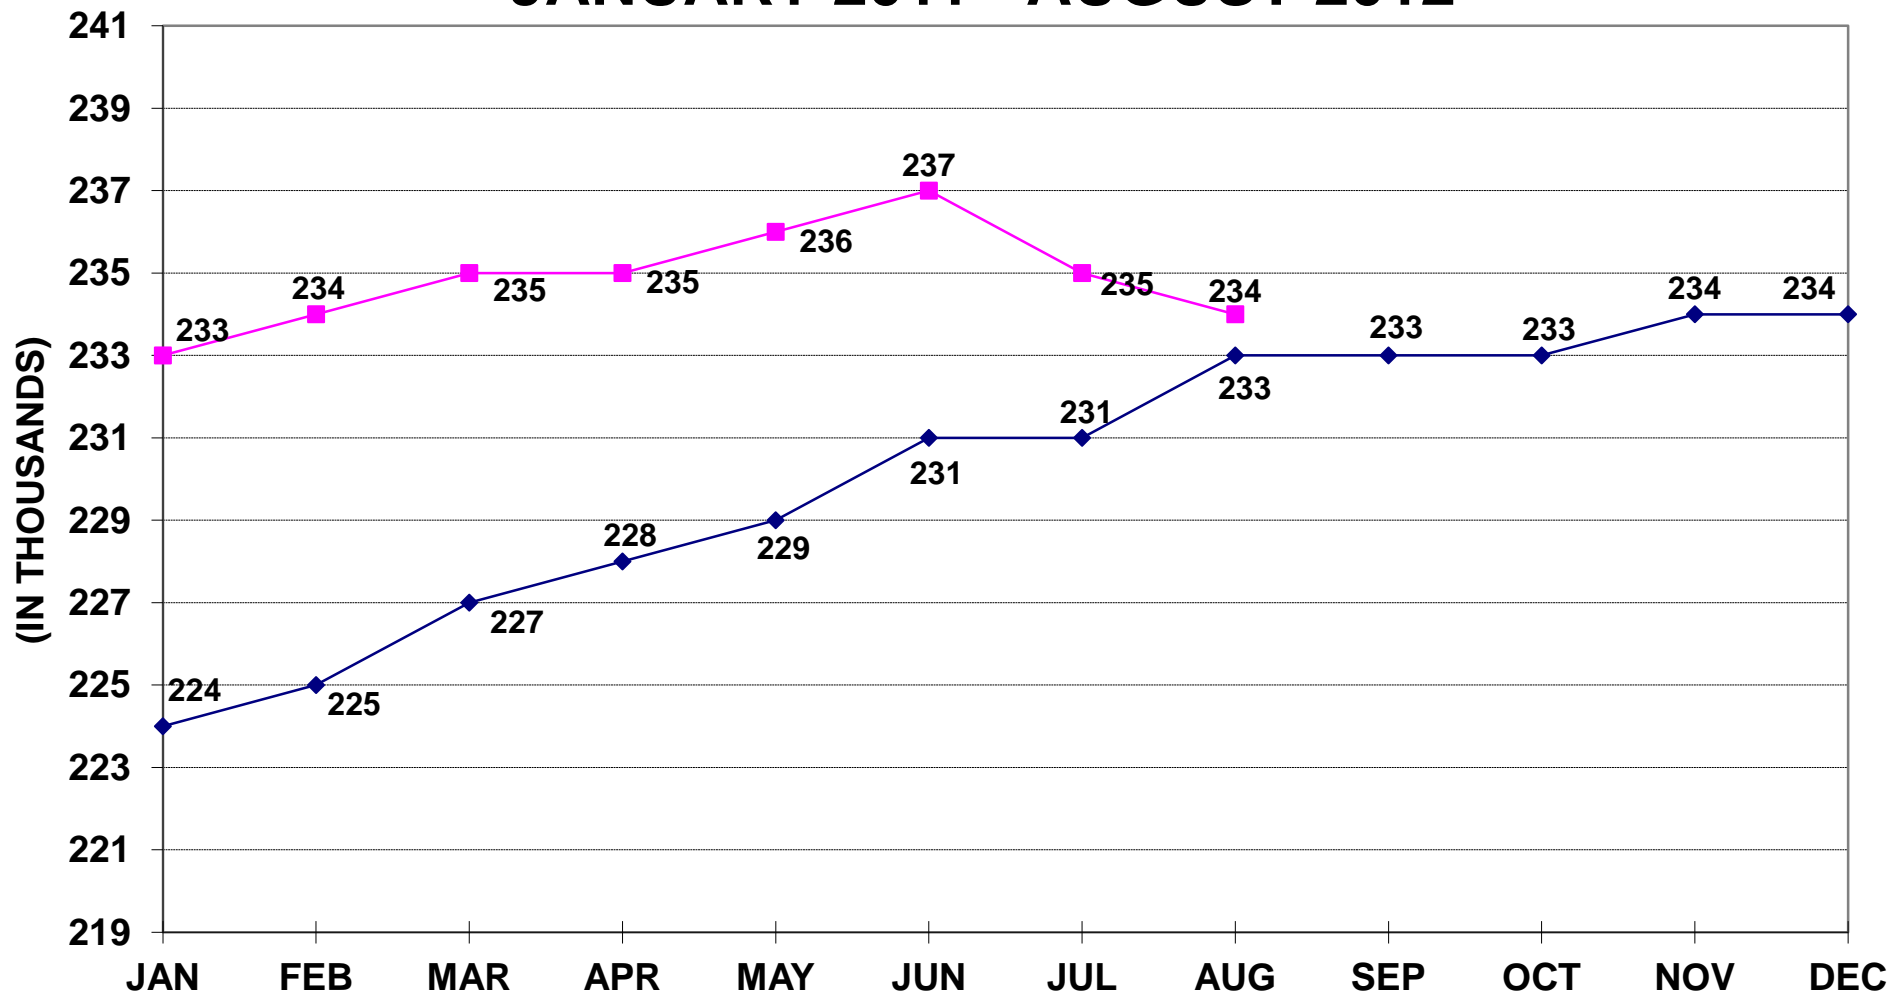

AVERAGE RAILROAD EMPLOYMENT JANUARY 2011 - AUGUST 2012

The calendar year average for 2011 was 230,000.