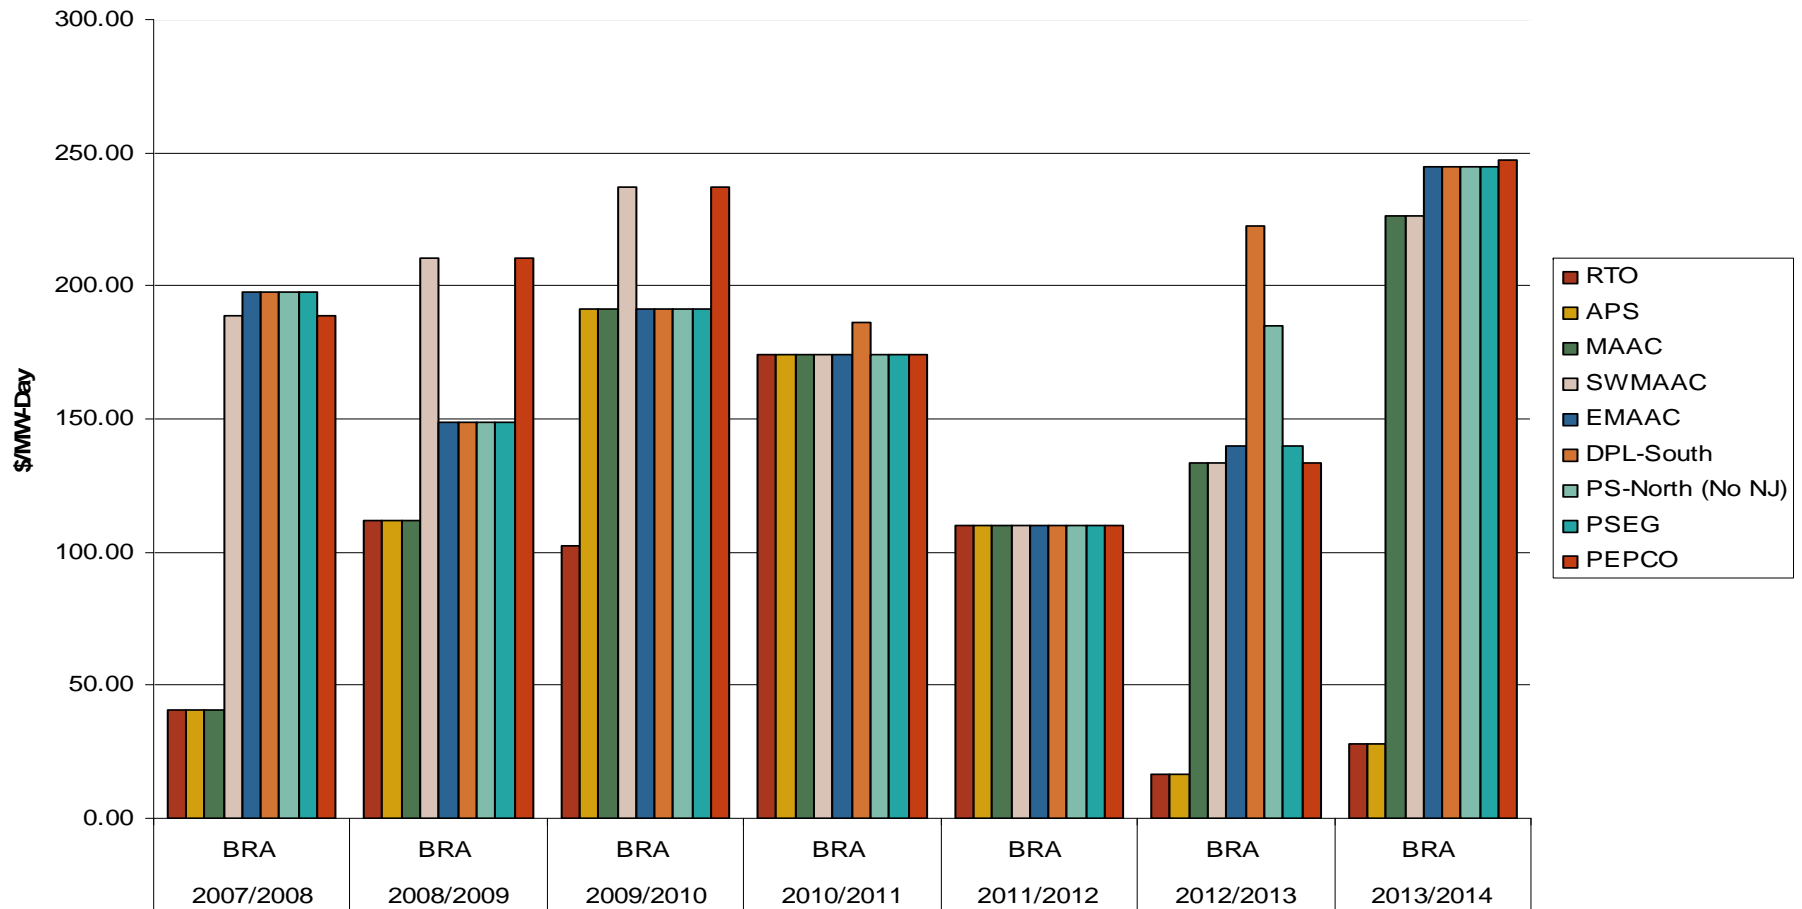

PJM, NYISO and ISO-NE Capacity Auction Prices

RPM Auction Clearing Prices by Locational Delivery Area (LDA)

Note: PJM values are for Base Residual Auctions only.

ISO-NE results are based on preliminary FCM auction before pro-rationing and EAS adjustment.

Source: Derived from PJM, NYISO and ISO-NE data