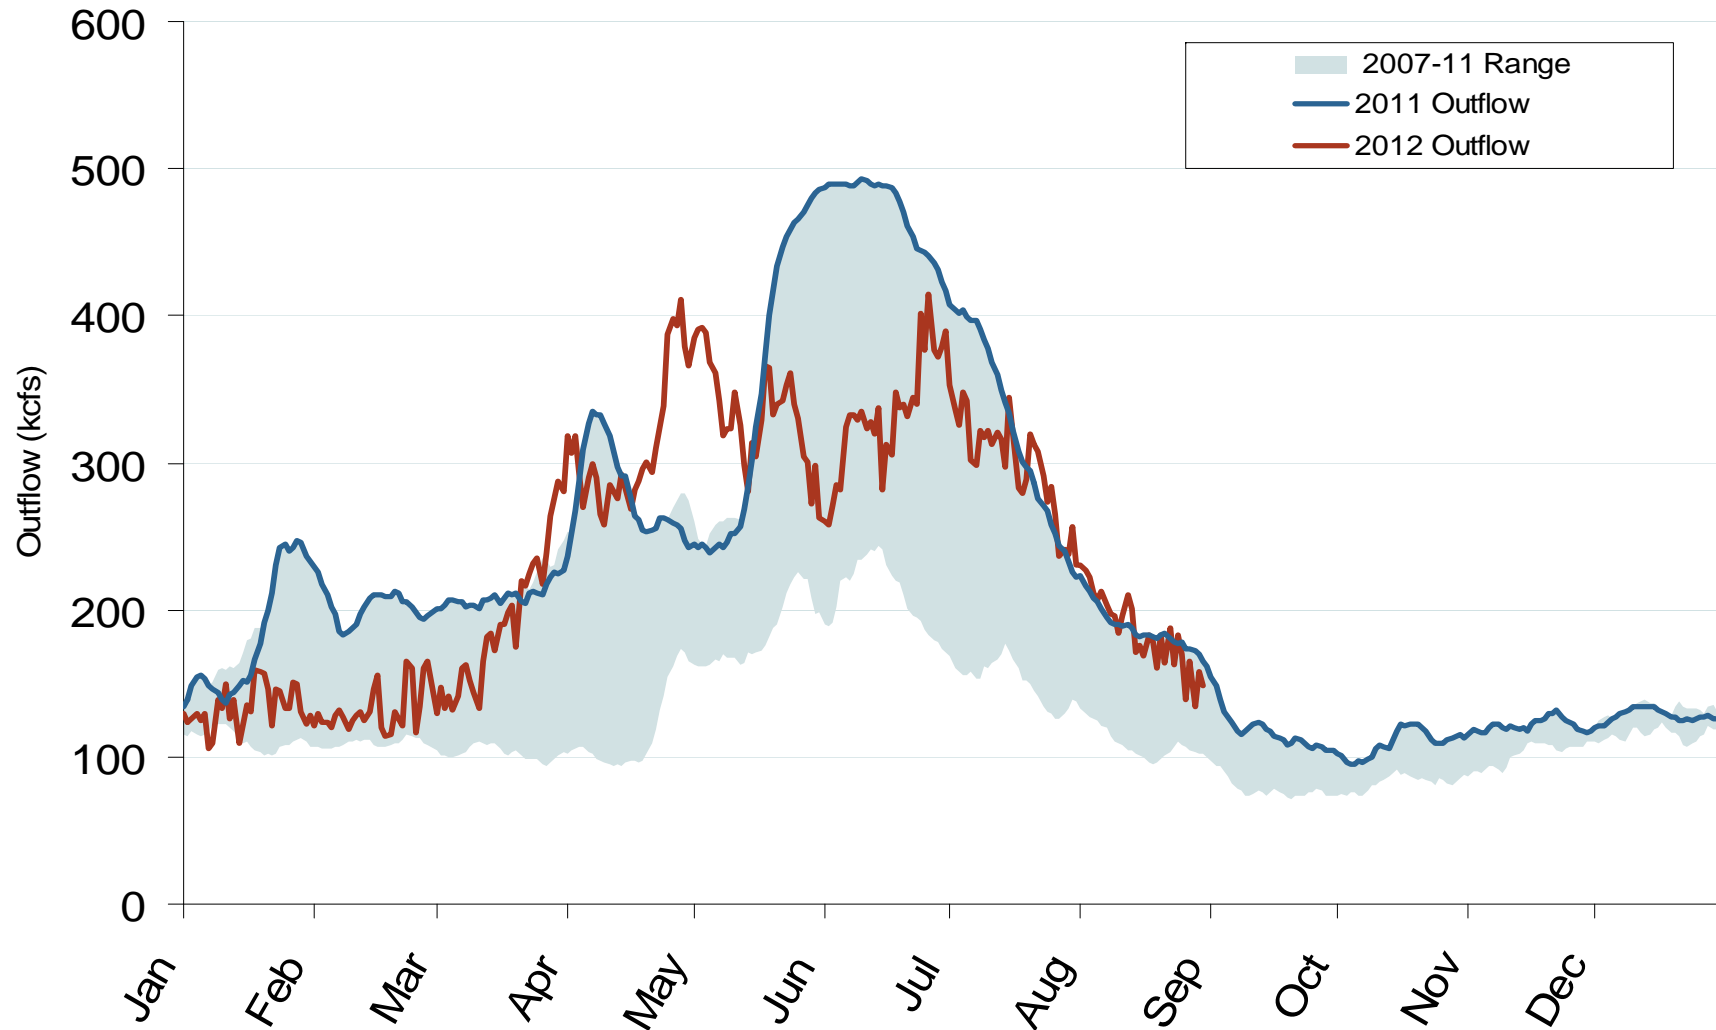

Stream Flows at the Dalles Dam

Notes: Trend lines are 7-day moving averages
Source: Derived from USACE data