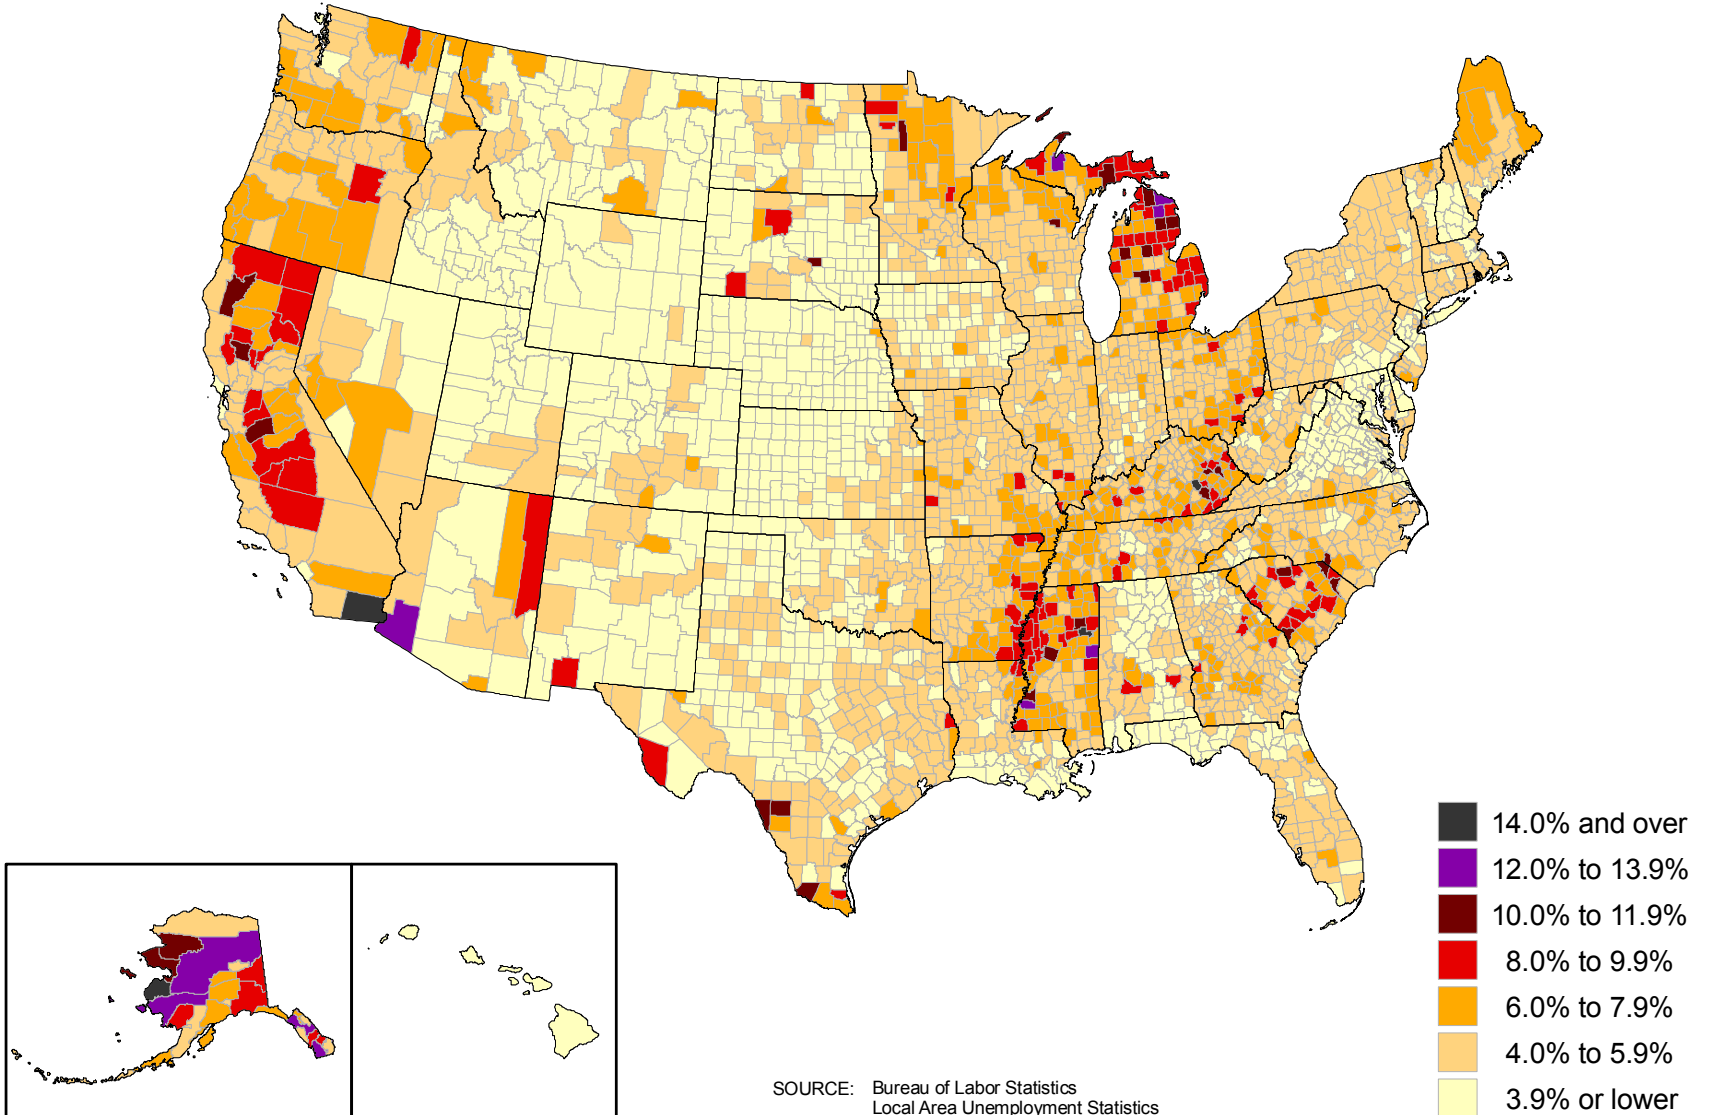

# Unemployment rates by county, 2007 annual averages

(U.S. rate = 4.6 percent)

# Unemployment rates by county, 2008 annual averages

(U.S. rate = 5.8 percent)

SOURCE: Bureau of Labor Statistics  
Local Area Unemployment Statistics

# Unemployment rates by county, 2009 annual averages

(U.S. rate = 9.3 percent)

# Unemployment rates by county, 2010 annual averages

(U.S. rate = 9.6 percent)