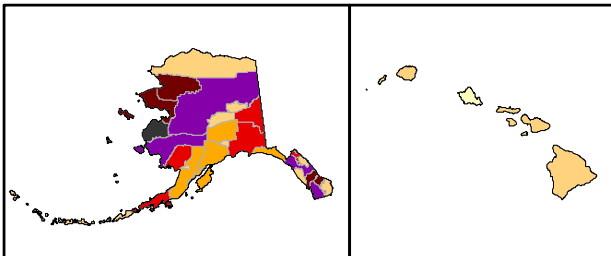

# Unemployment rates by county, 2007 annual averages

(U.S. rate = 4.6 percent)

# Unemployment rates by county, 2008 annual averages

(U.S. rate = 5.8 percent)

SOURCE: Bureau of Labor Statistics  
Local Area Unemployment Statistics