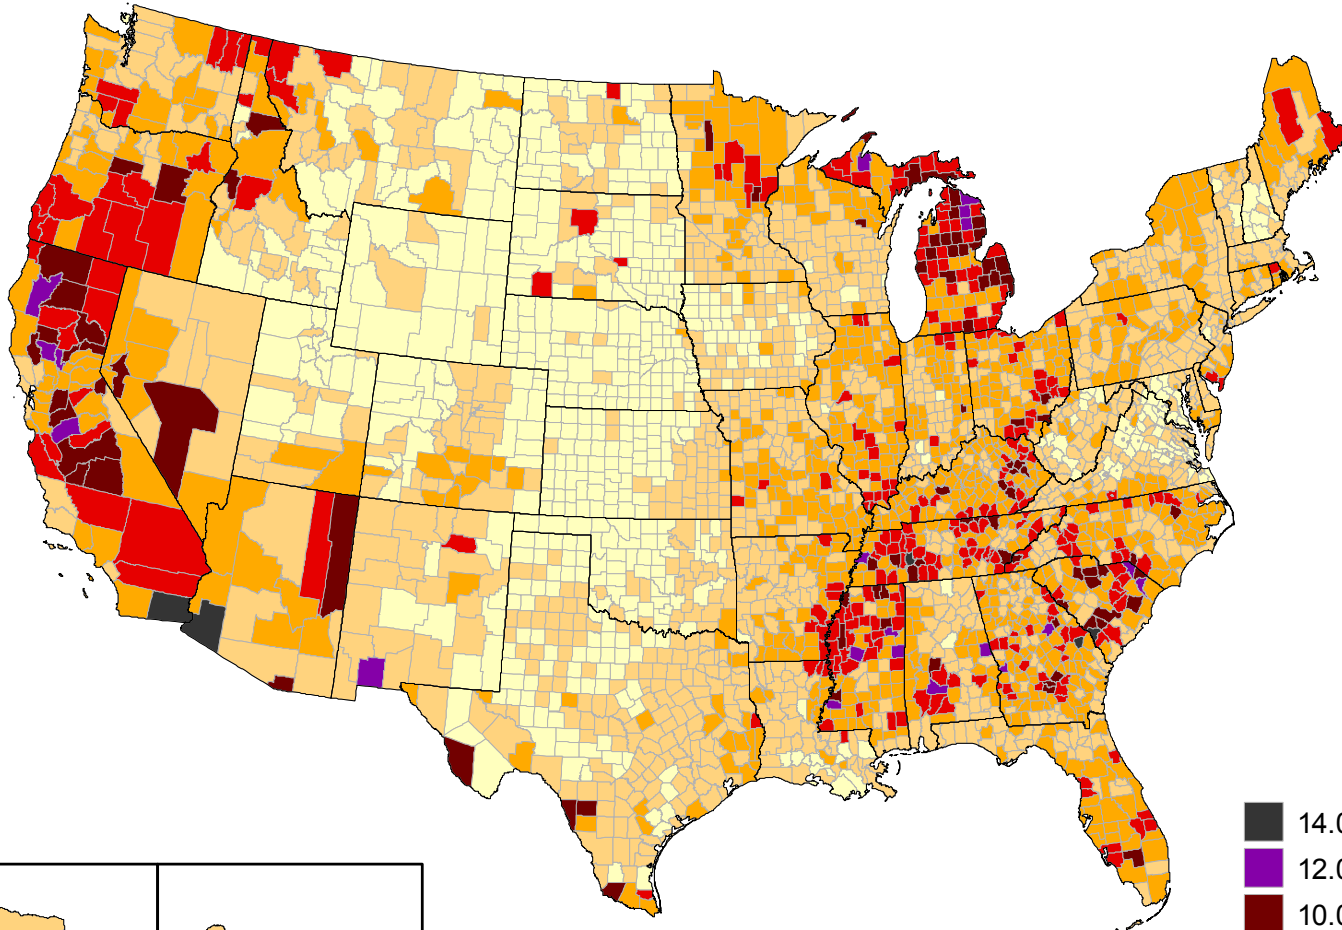

# Unemployment rates by county, 2007 annual averages

(U.S. rate = 4.6 percent)

# Unemployment rates by county, 2008 annual averages

(U.S. rate = 5.8 percent)

SOURCE: Bureau of Labor Statistics  
Local Area Unemployment Statistics

# Unemployment rates by county, 2009 annual averages

(U.S. rate = 9.3 percent)

# Unemployment rates by county, 2010 annual averages

(U.S. rate = 9.6 percent)