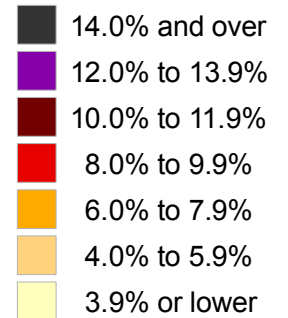

# Unemployment rates by county, 2007 annual averages

(U.S. rate = 4.6 percent)

# Unemployment rates by county, 2008 annual averages

(U.S. rate = 5.8 percent)

SOURCE: Bureau of Labor Statistics  
Local Area Unemployment Statistics