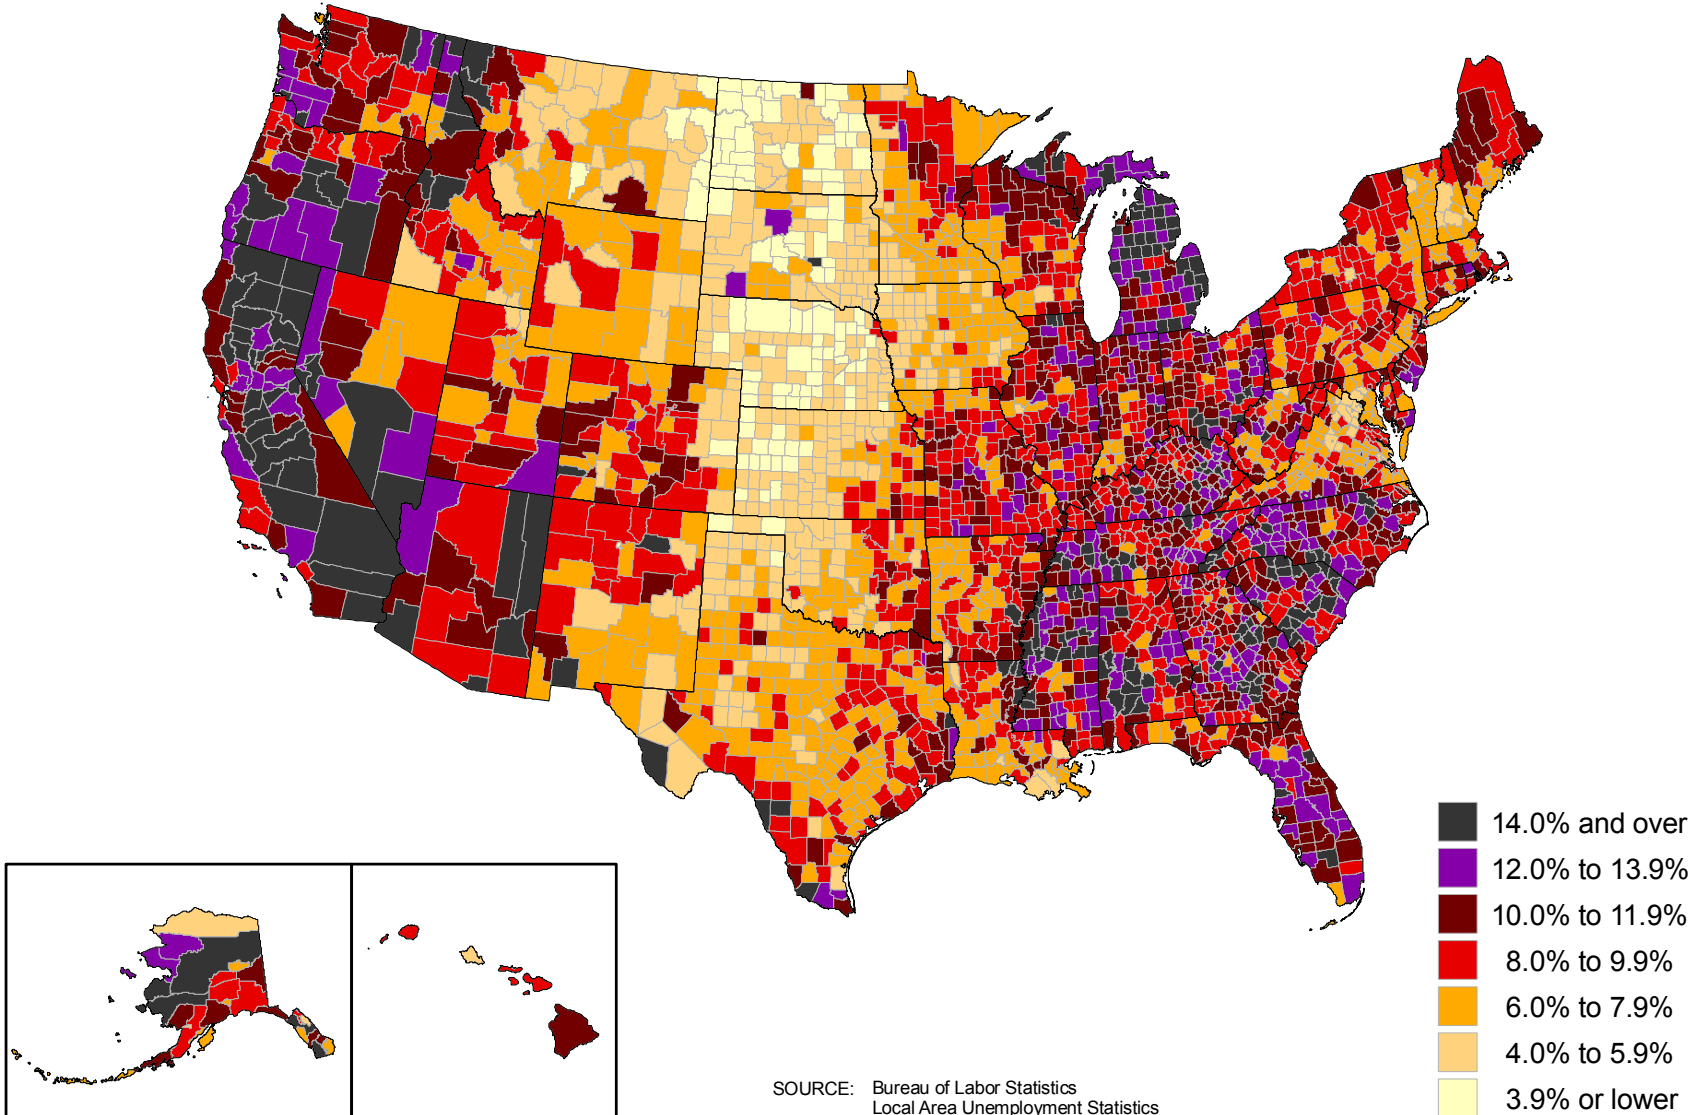

# Unemployment rates by county, 2007 annual averages

(U.S. rate = 4.6 percent)

# Unemployment rates by county, 2008 annual averages

(U.S. rate = 5.8 percent)

SOURCE: Bureau of Labor Statistics  
Local Area Unemployment Statistics

# Unemployment rates by county, 2009 annual averages

(U.S. rate = 9.3 percent)

# Unemployment rates by county, 2010 annual averages

(U.S. rate = 9.6 percent)