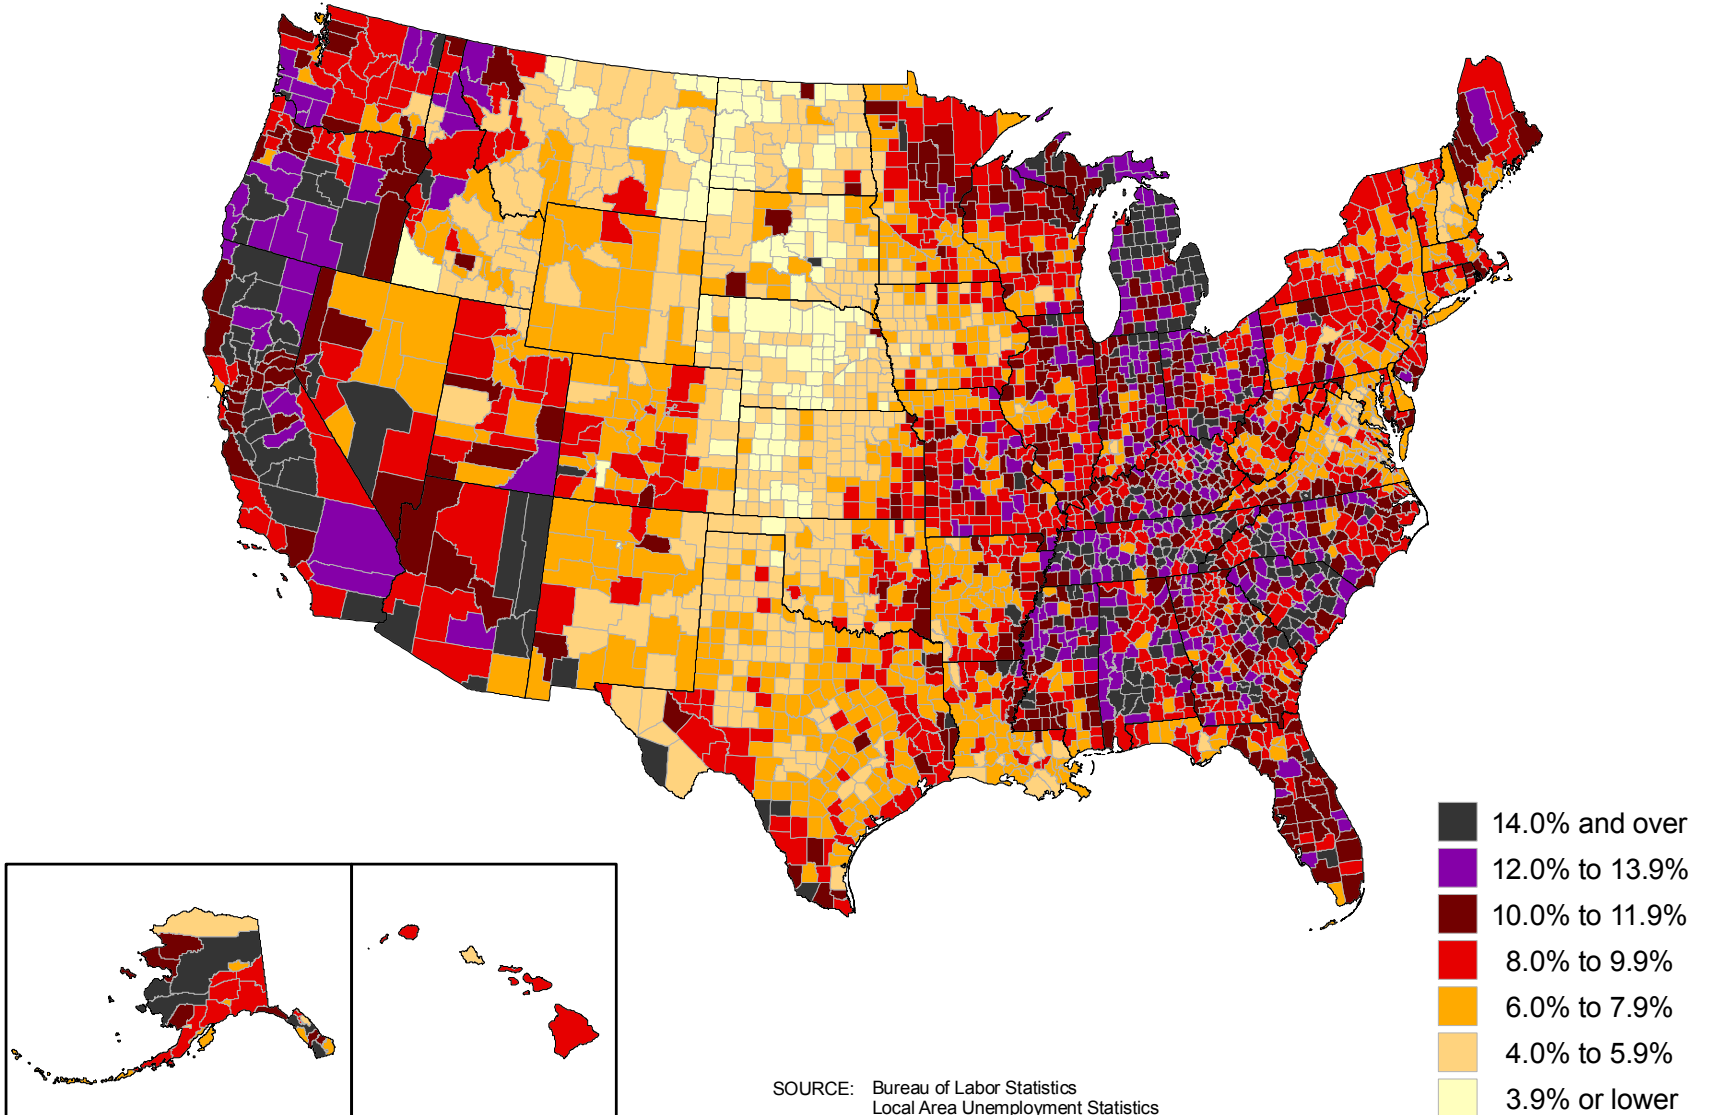

# Unemployment rates by county, 2007 annual averages

(U.S. rate = 4.6 percent)

# Unemployment rates by county, 2008 annual averages

(U.S. rate = 5.8 percent)

SOURCE: Bureau of Labor Statistics  
Local Area Unemployment Statistics

# Unemployment rates by county, 2009 annual averages

(U.S. rate = 9.3 percent)

# Unemployment rates by county, 2010 annual averages

(U.S. rate = 9.6 percent)