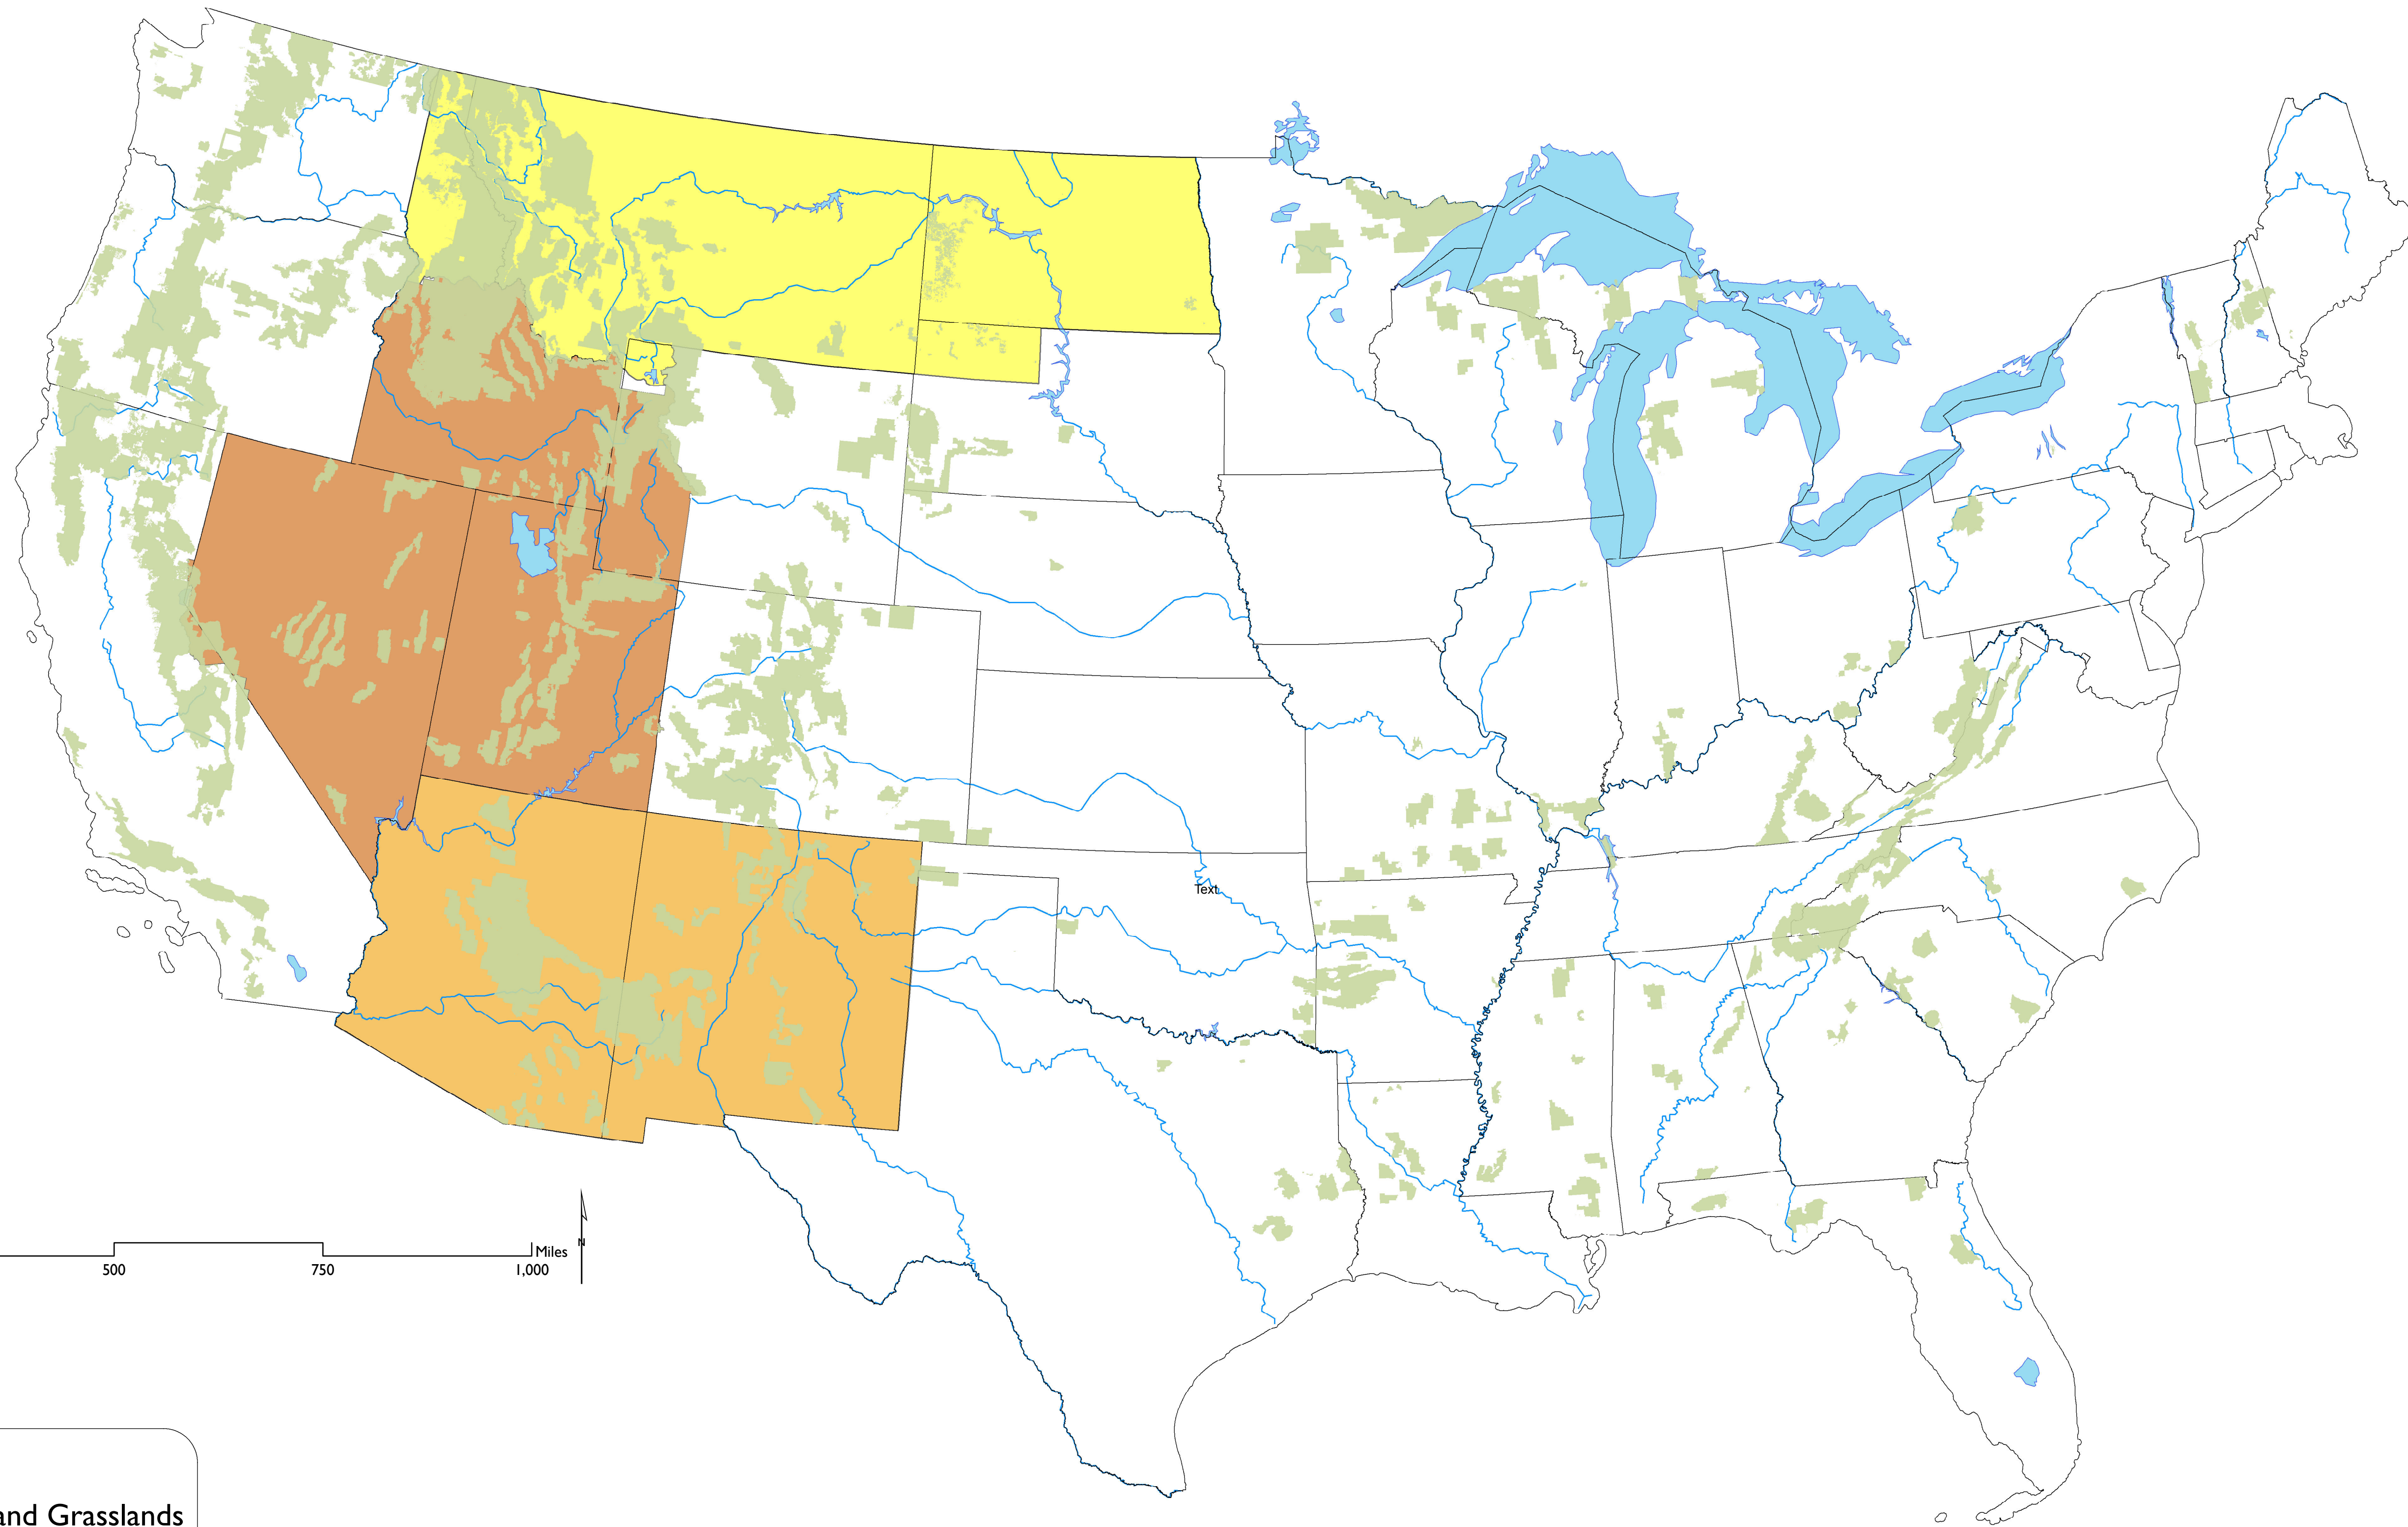

Integrated Resource Restoration Pilot Regions

Legend

- National Forests and Grasslands
- State Boundaries
- Rivers
- Lakes

FY2012 Pilot Regions

- 01
- 03
- 04

Description

This map displays the three regions included in the FY2012 Integrated Resource Restoration (IRR) pilot program. IRR an authority that allows the Forest Service flexibility to address emerging ecological issues, and facilitates integrated work that sustains, maintains, and restores landscapes.

It is a budget tool that expedites the application of funding to address integrated landscape work. In the era of flat and declining budgets, IRR helps the Forest Service achieve measureable, on-the-ground improvements at a watershed scale.