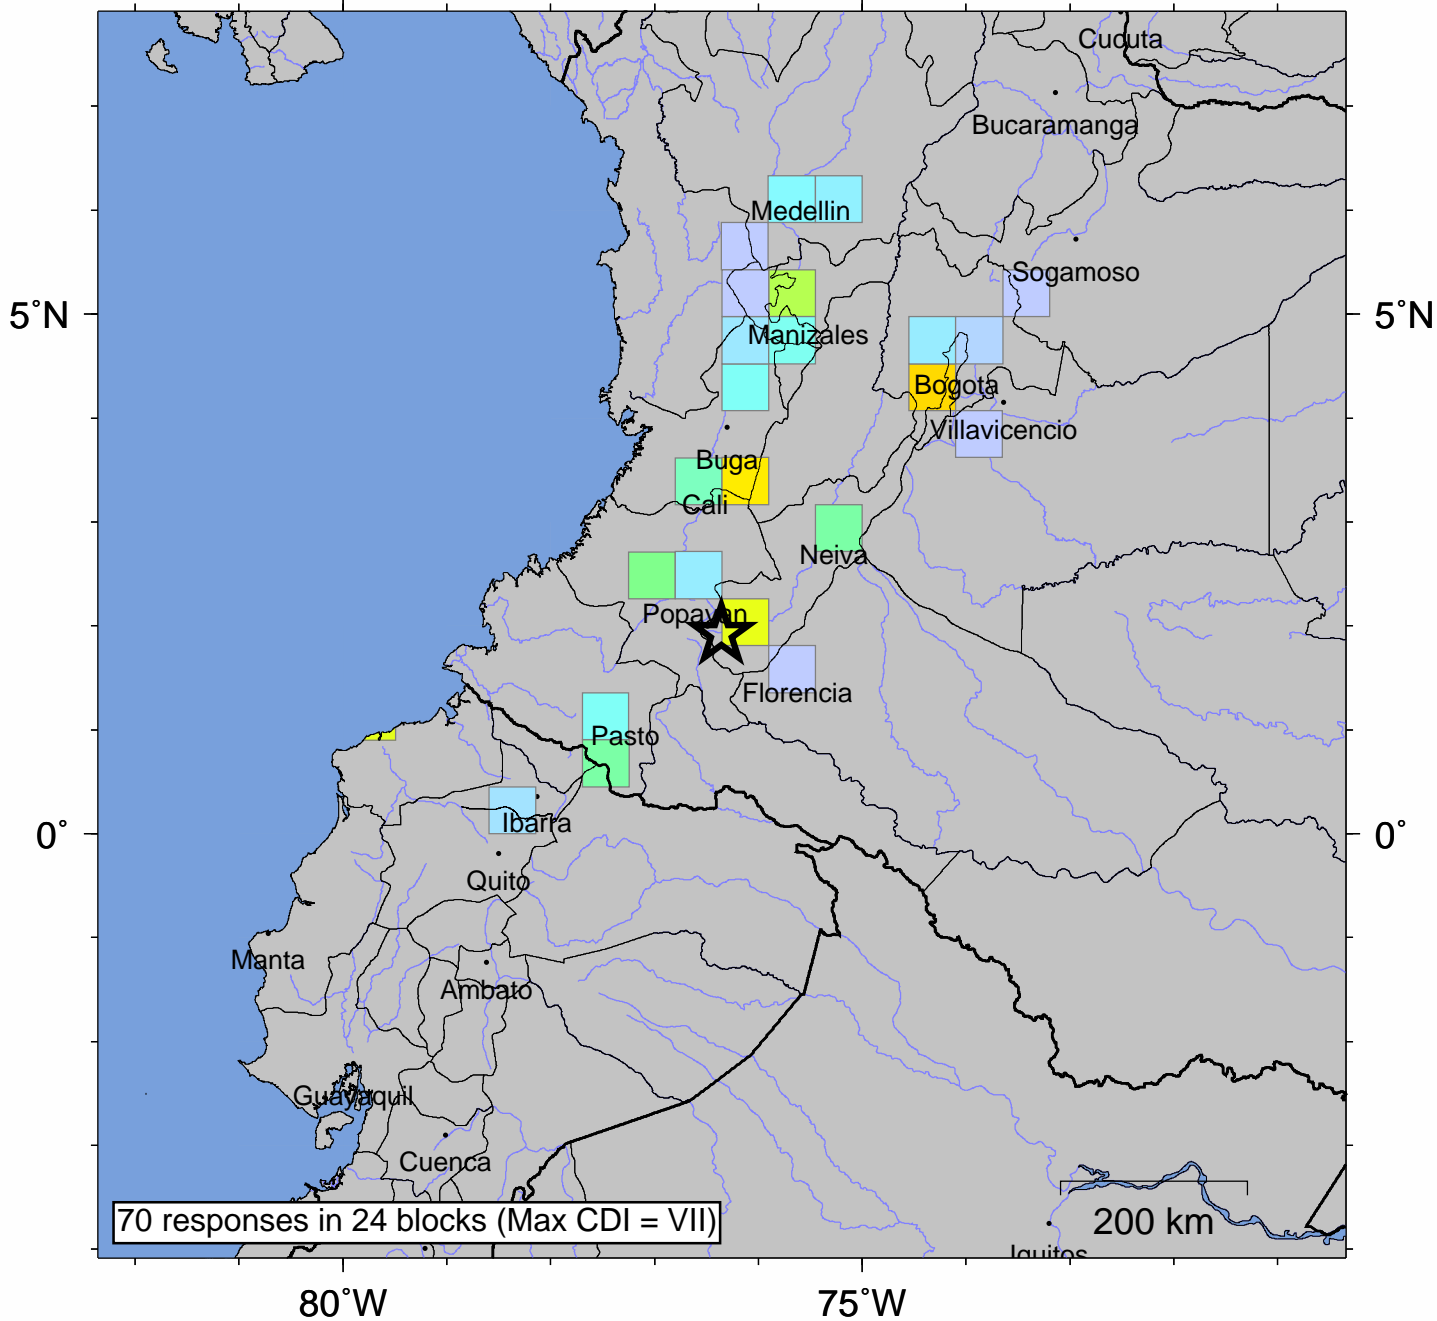

USGS Community Internet Intensity Map COLOMBIA

Sep 30 2012 11:31:35 AM local 1.92N 76.3547W M7.3 Depth: 170 km ID:us2012gdap

INTENSITY	I	II-III	IV	V	VI	VII	VIII	IX	X+
SHAKING	Not felt	Weak	Light	Moderate	Strong	Very strong	Severe	Violent	Extreme
DAMAGE	none	none	none	Very light	Light	Moderate	Moderate/Heavy	Heavy	V. Heavy