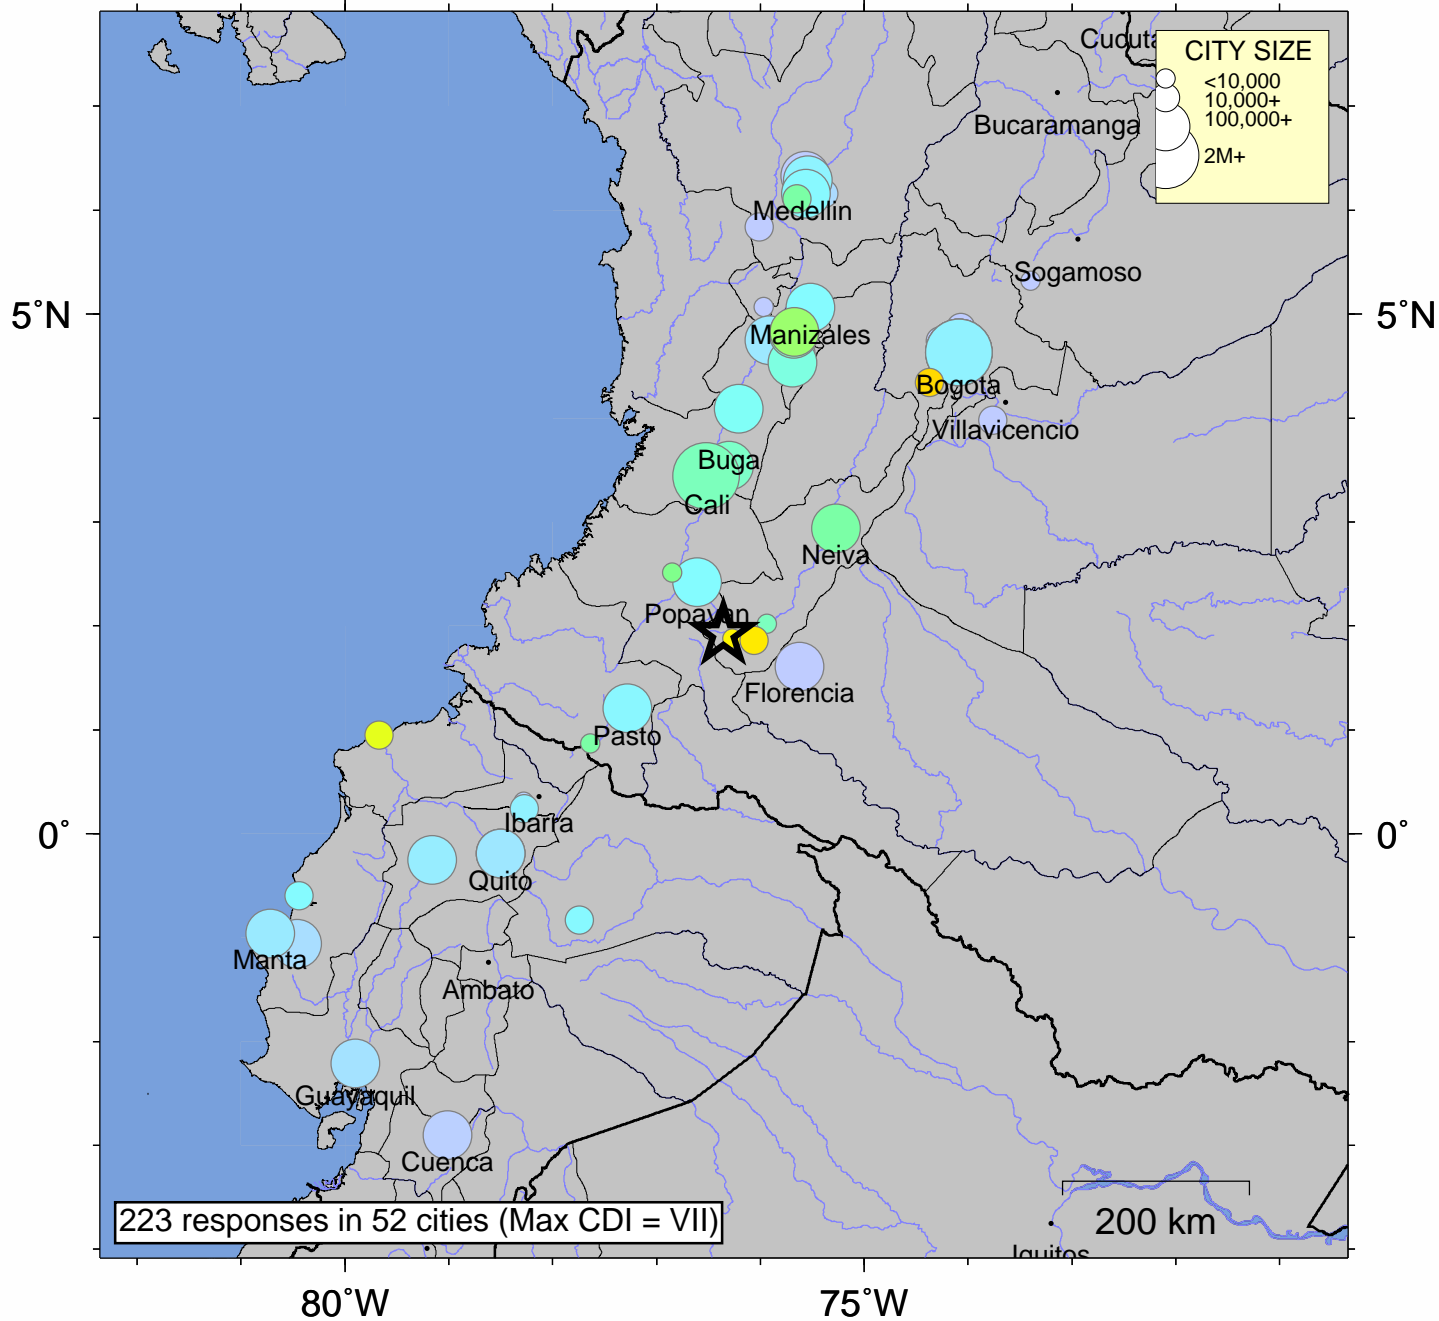

USGS Community Internet Intensity Map COLOMBIA

Sep 30 2012 11:31:35 AM local 1.92N 76.3547W M7.3 Depth: 170 km ID:us2012gdap

INTENSITY	I	II-III	IV	V	VI	VII	VIII	IX	X+
SHAKING	Not felt	Weak	Light	Moderate	Strong	Very strong	Severe	Violent	Extreme
DAMAGE	none	none	none	Very light	Light	Moderate	Moderate/Heavy	Heavy	V. Heavy