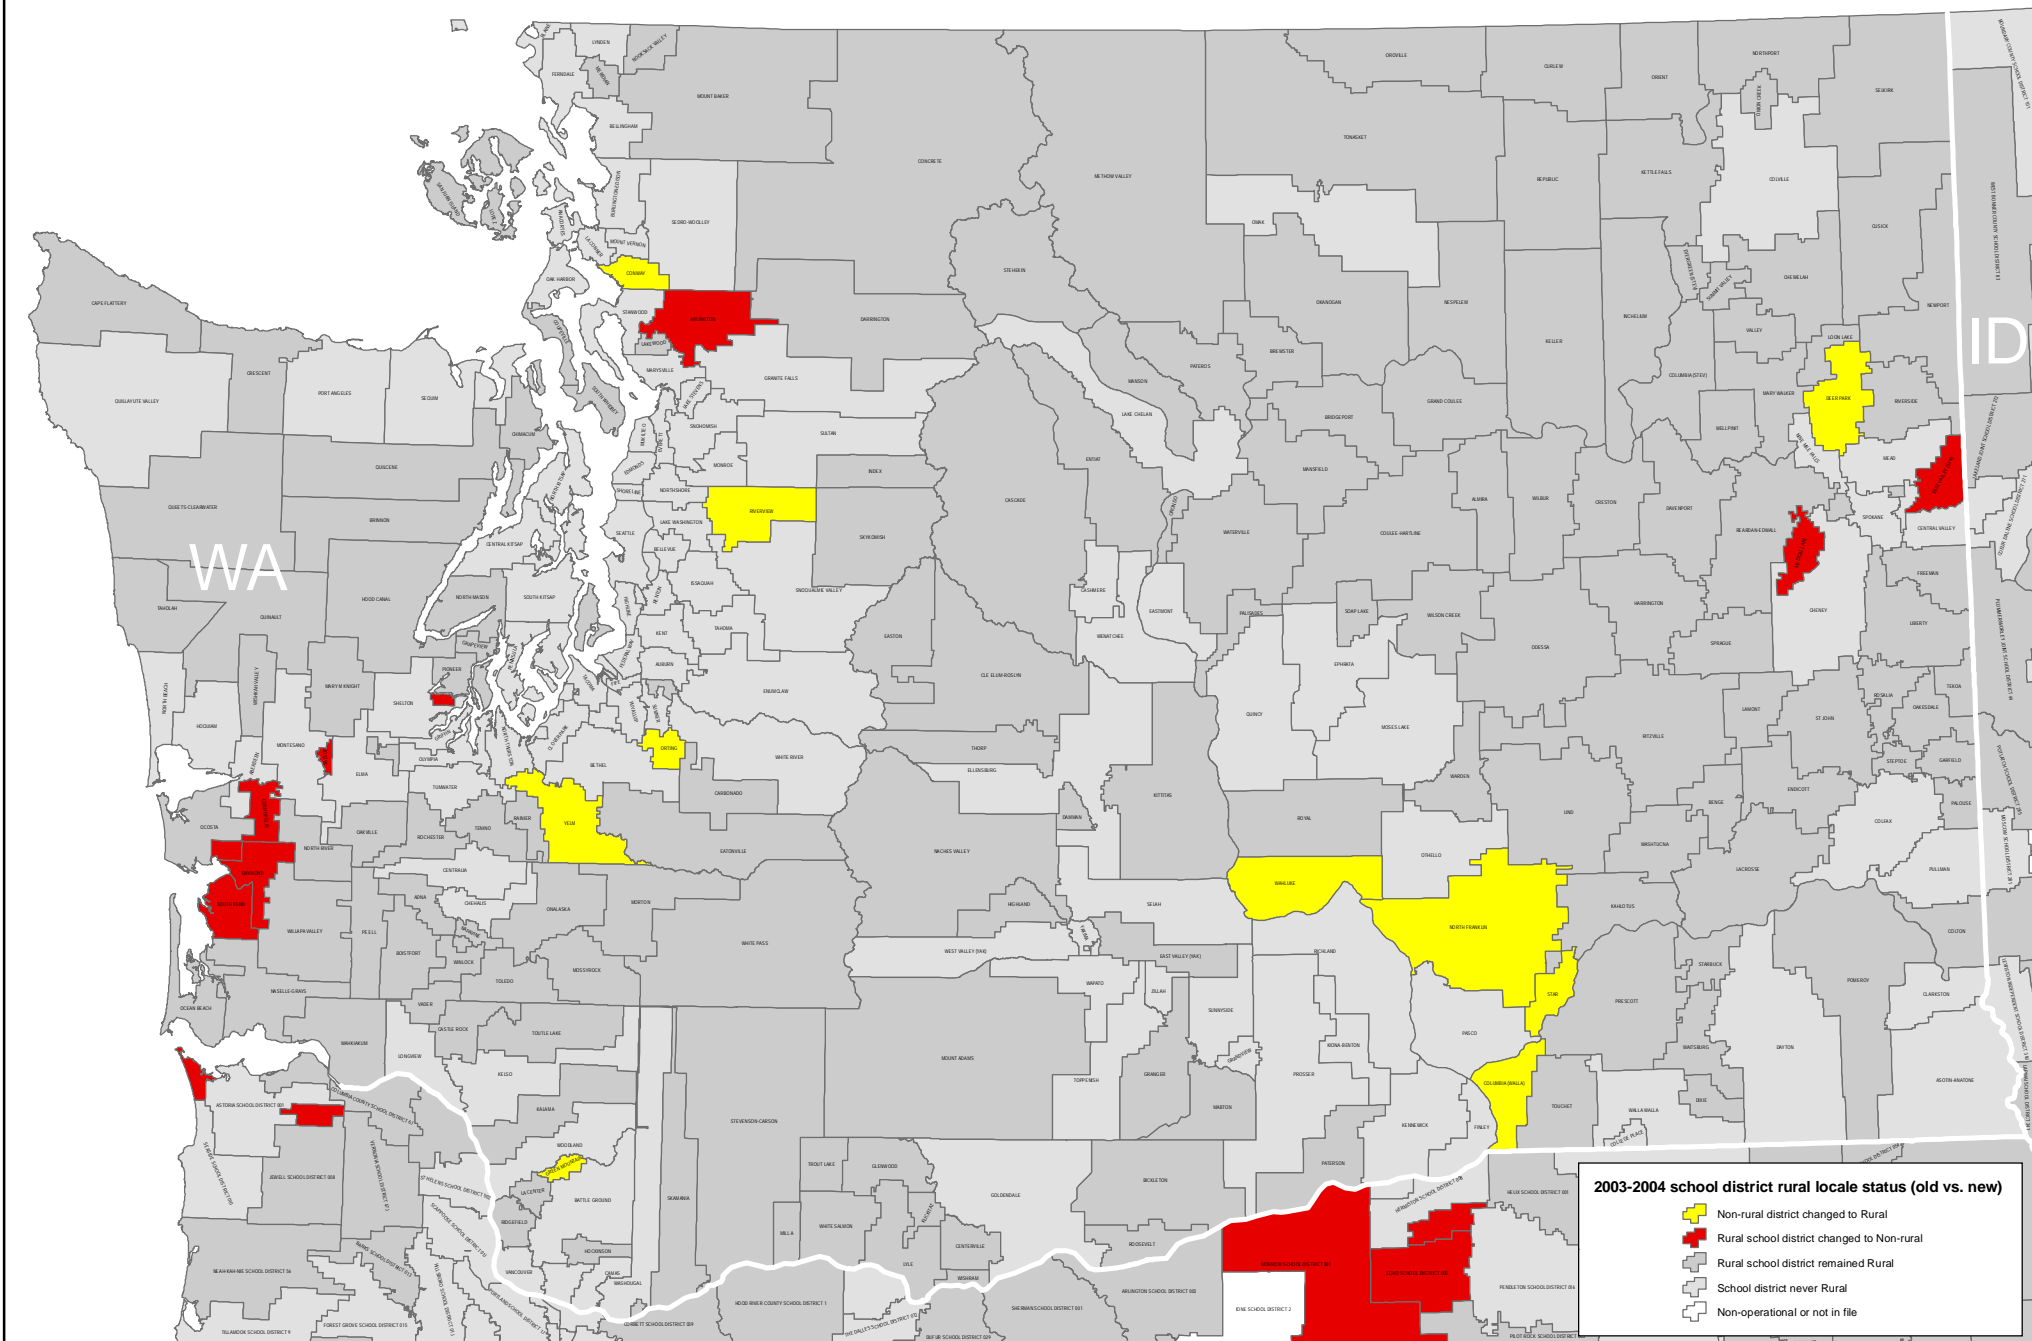

Changes in school district rural locale status: Washington

2003-2004 school district rural locale status (old vs. new)

- Yellow square: Non-rural district changed to Rural
- Red square: Rural school district changed to Non-rural
- Grey square: Rural school district remained Rural
- Light grey square: School district never Rural
- White square: Non-operational or not in file