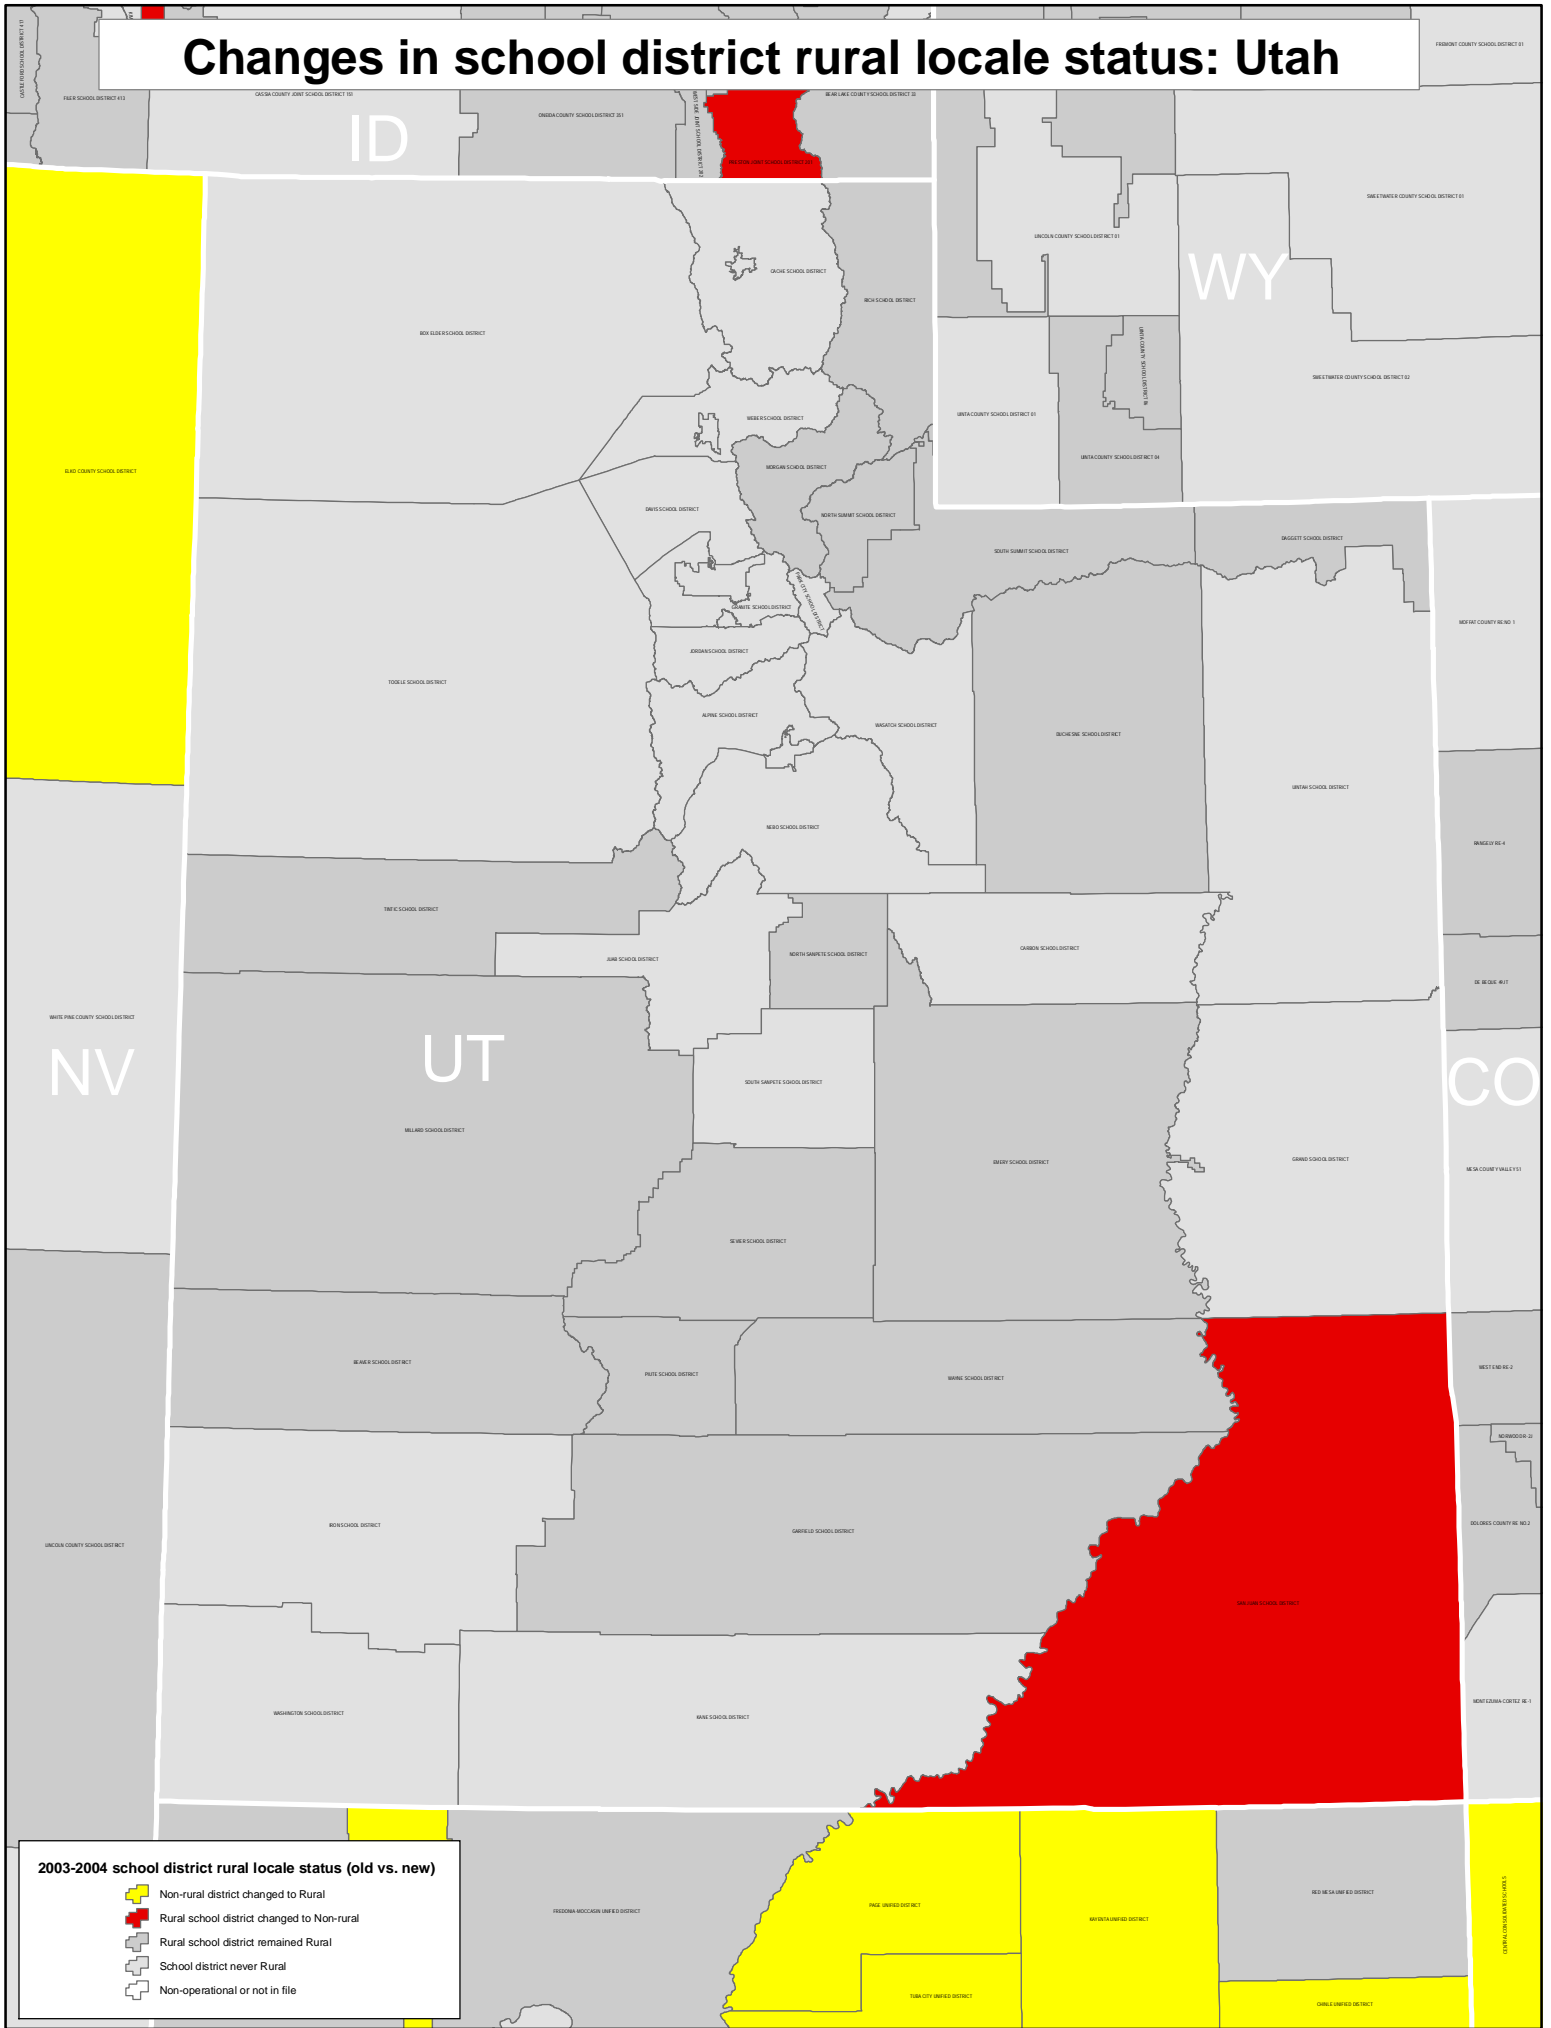

Changes in school district rural locale status: Utah

2003-2004 school district rural locale status (old vs. new)

-  Non-rural district changed to Rural
-  Rural school district changed to Non-rural
-  Rural school district remained Rural
-  School district never Rural
-  Non-operational or not in file