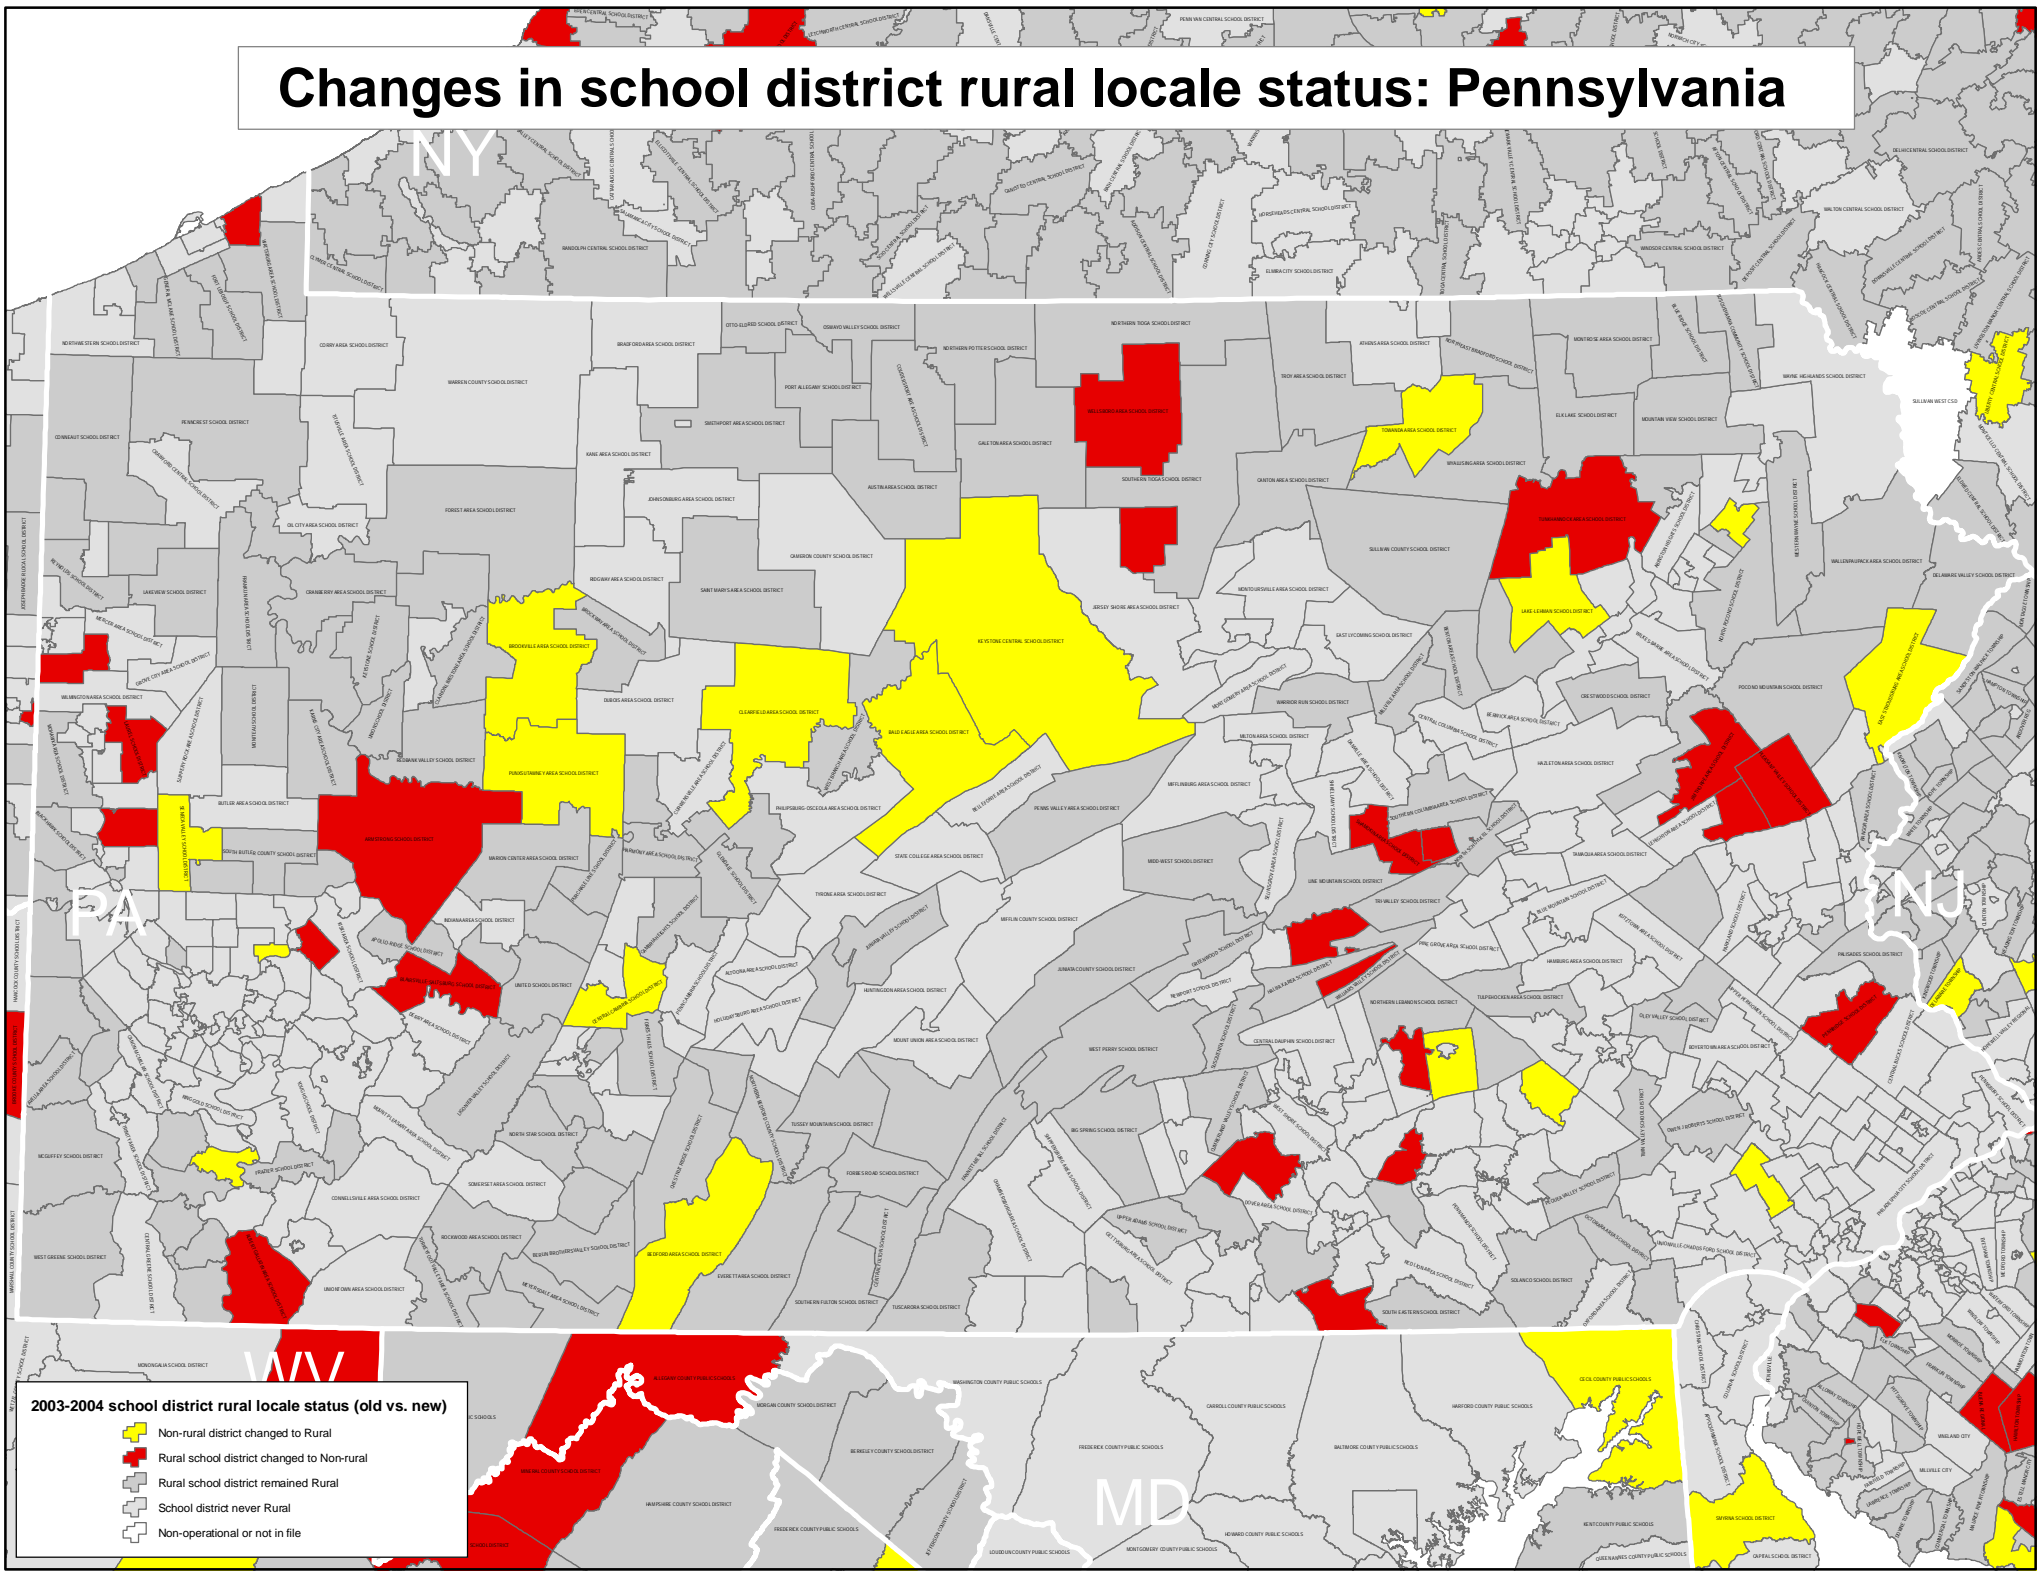

# Changes in school district rural locale status: Pennsylvania

**2003-2004 school district rural locale status (old vs. new)**

- Non-rural district changed to Rural
- Rural school district changed to Non-rural
- Rural school district remained Rural
- School district never Rural
- Non-operational or not in file