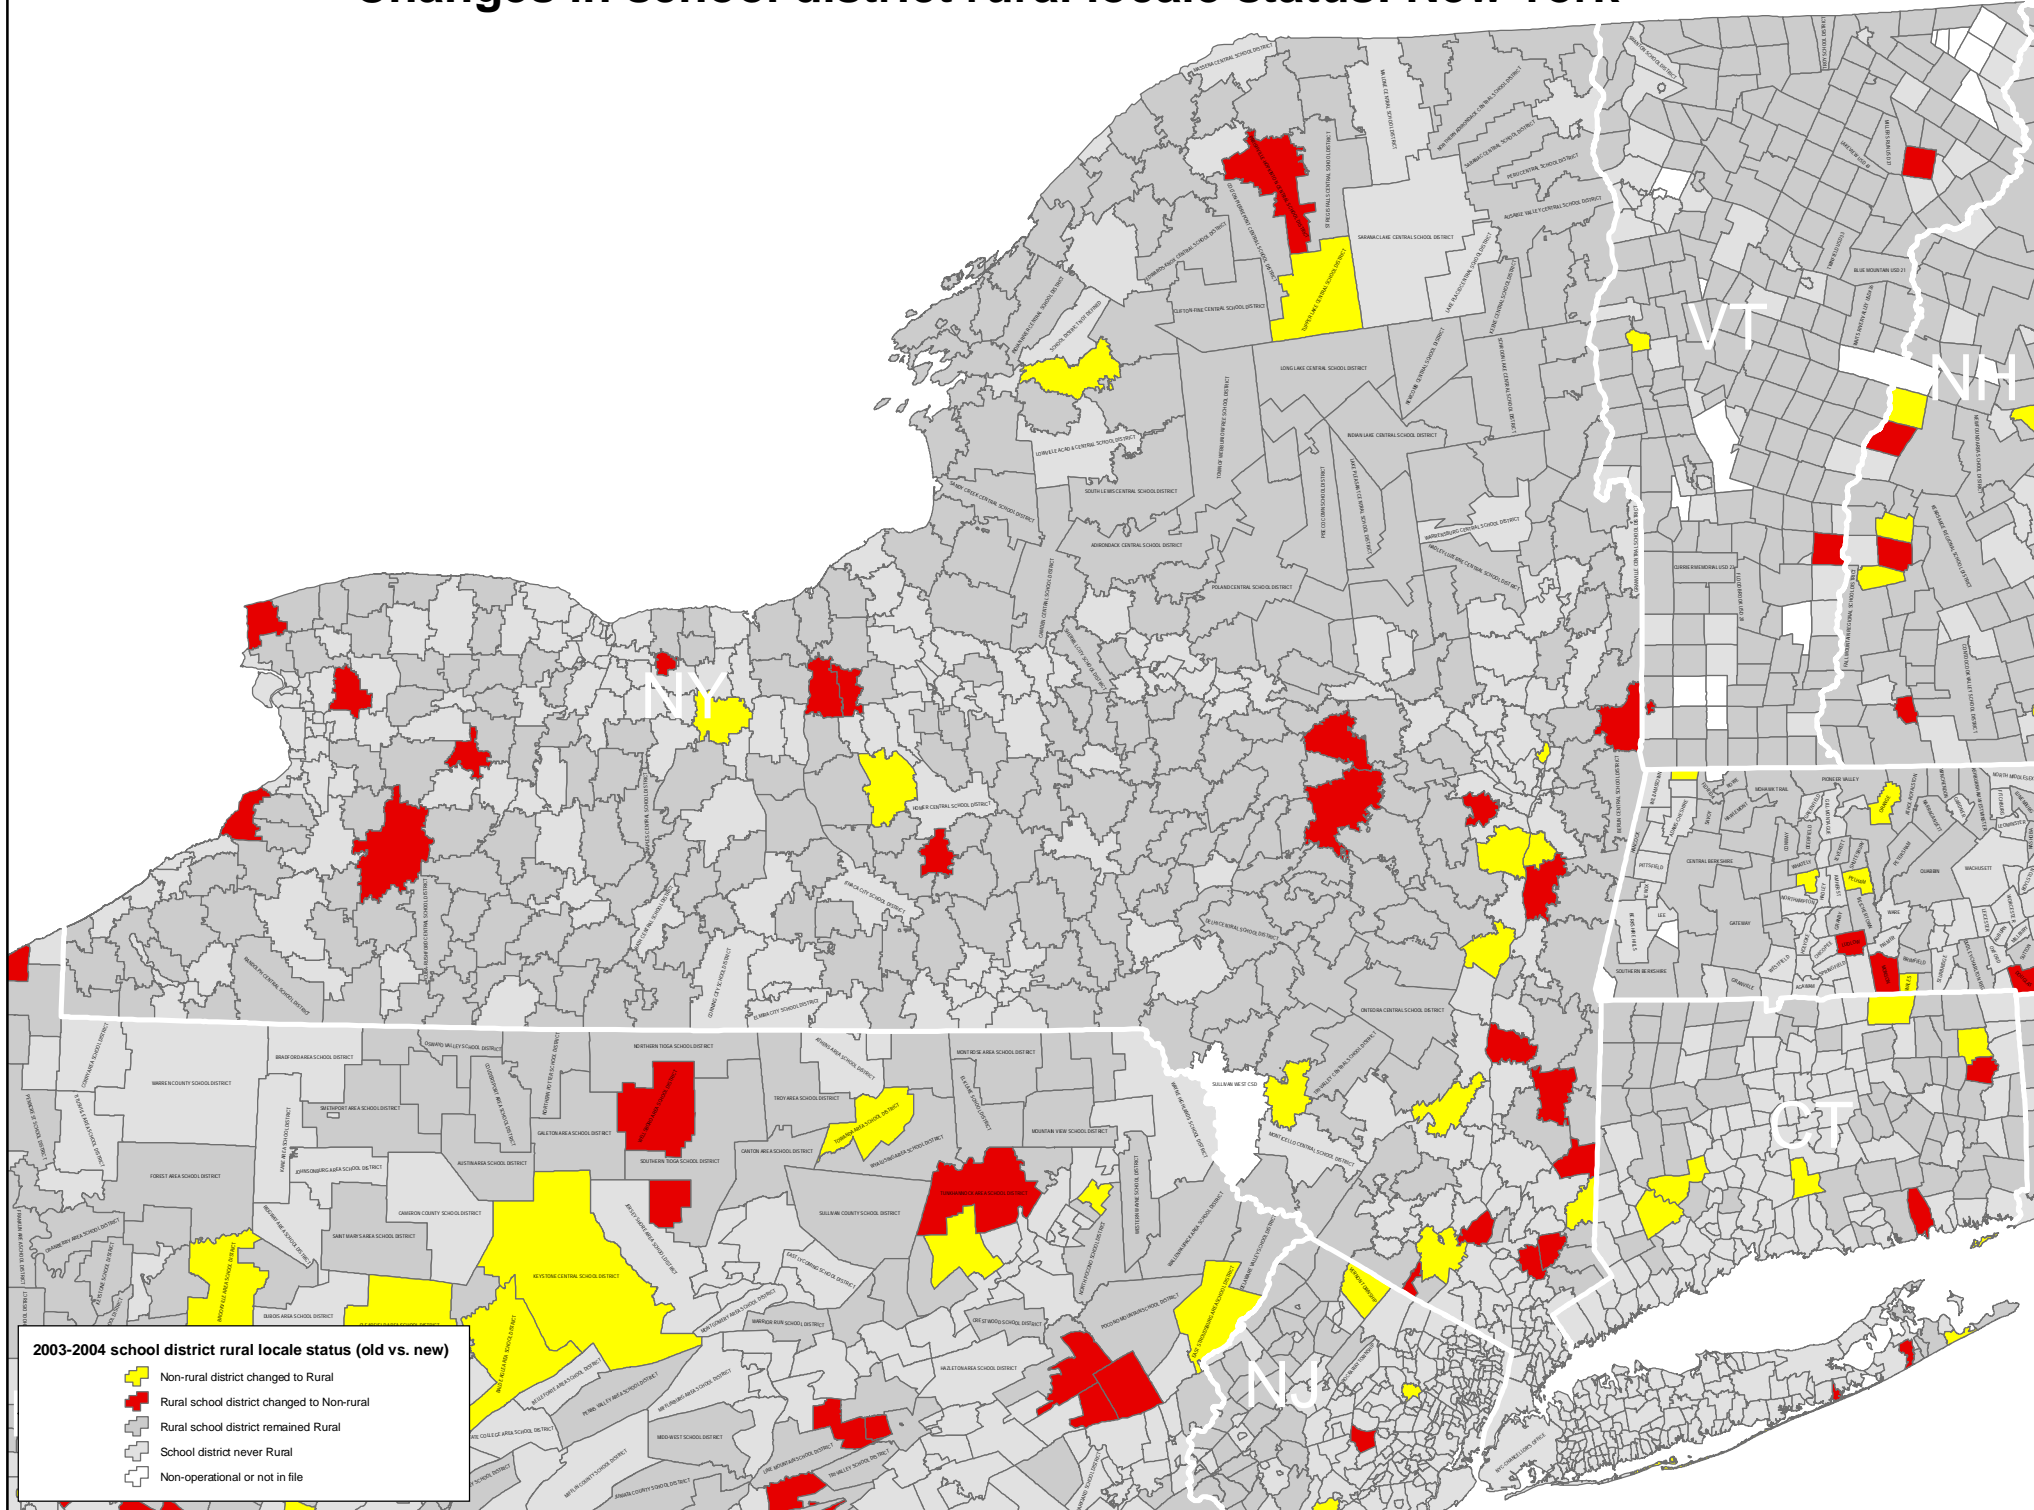

Changes in school district rural locale status: New York

2003-2004 school district rural locale status (old vs. new)

- Non-rural district changed to Rural
- Rural school district changed to Non-rural
- Rural school district remained Rural
- School district never Rural
- Non-operational or not in file